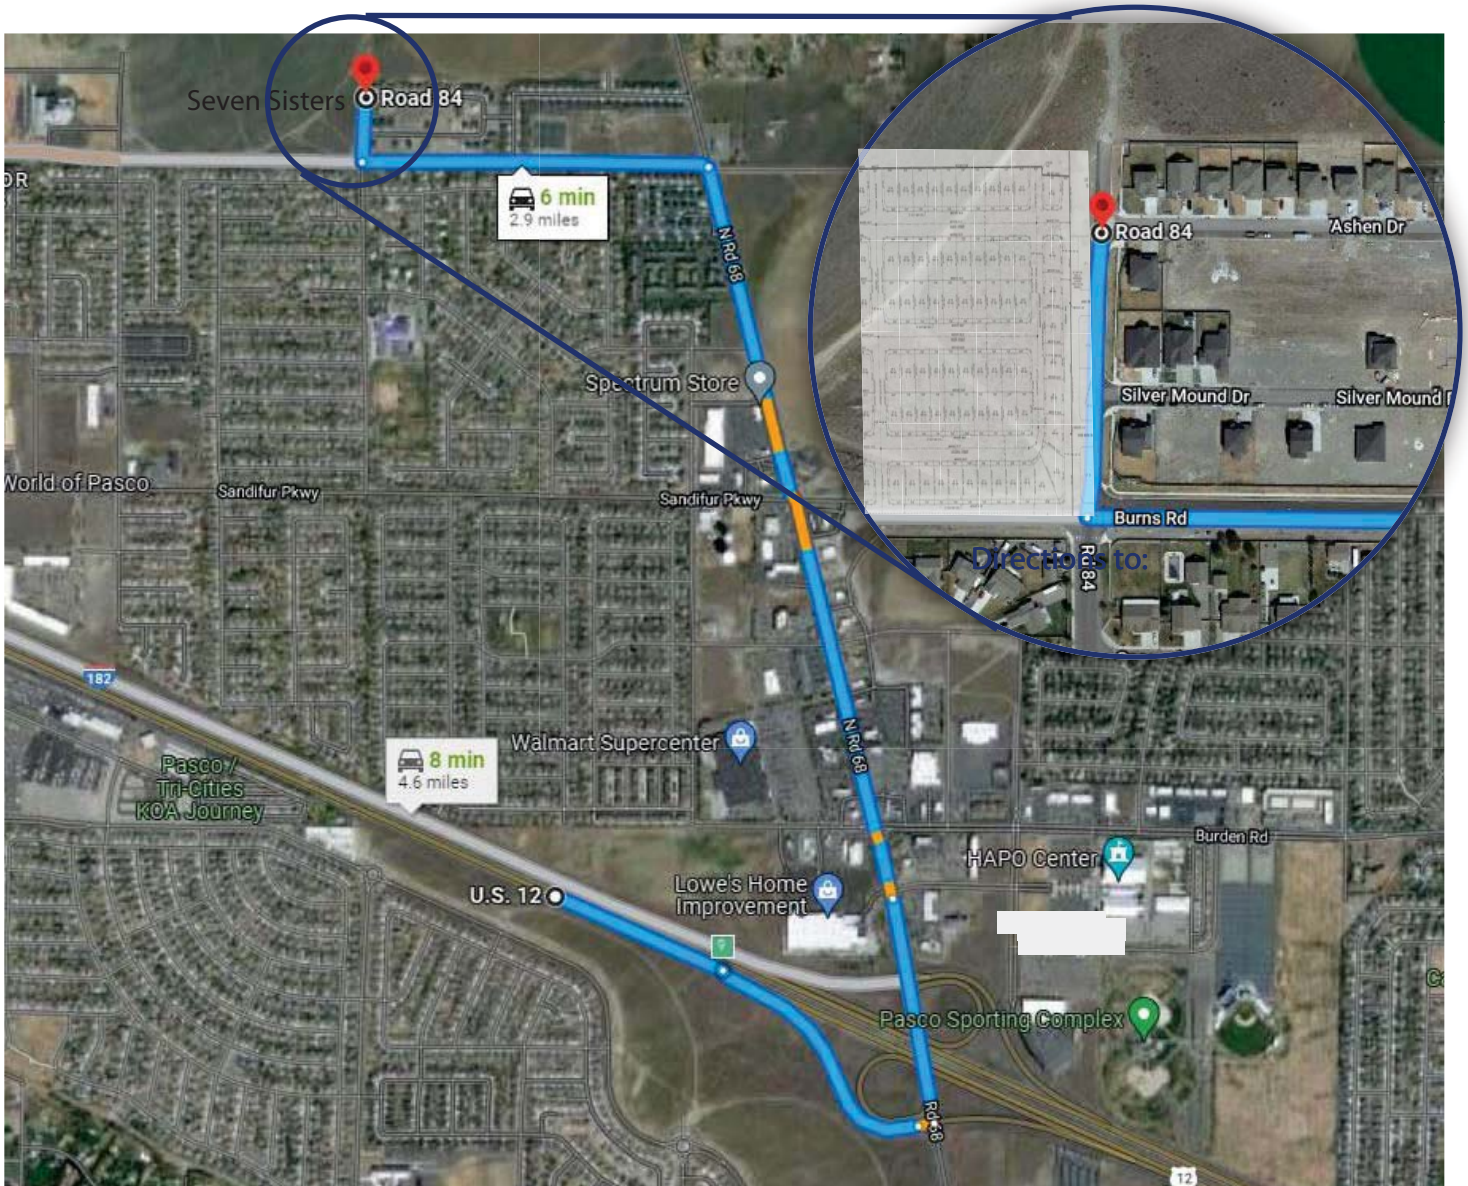

Directions to:
Seven Sisters Subdivison - Pasco

DIRECTIONS TO Seven Sisters:

- Head Southeast on I- 82 take exit 9 for Rd 68
- Keep left at the fork to continue toward Rd 68/ turn left onto Rd. 68
- Continue straight onto N Rd. 68/ turn left onto Burns Rd.
- Turn Right onto Rd. 84 / Destination will be on the left