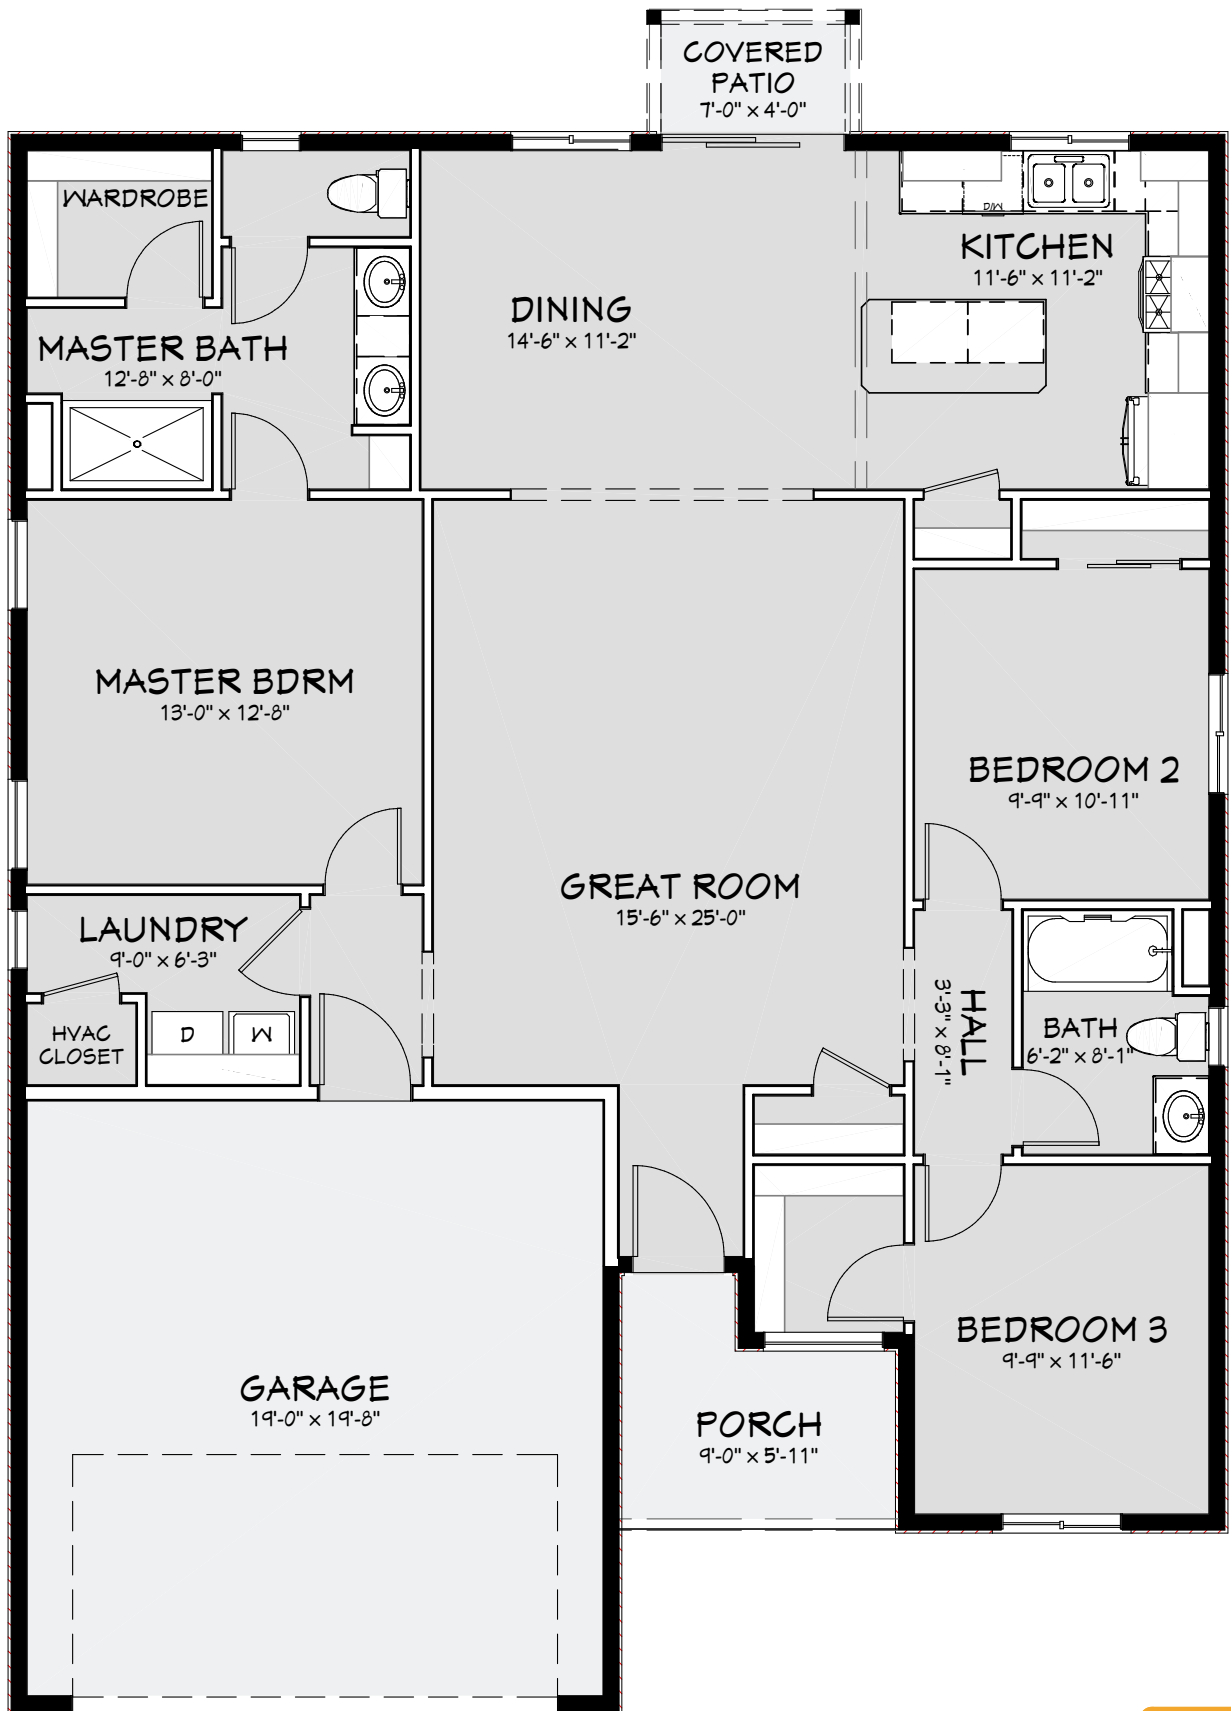

The Ellie Ann

at Mustang Estates

3 🛏️	2 🛁	2 🚗
SQ FOOT:		1,492

The Ellie Ann

at Mustang Estates

SCAN TO
VIEW ONLINE