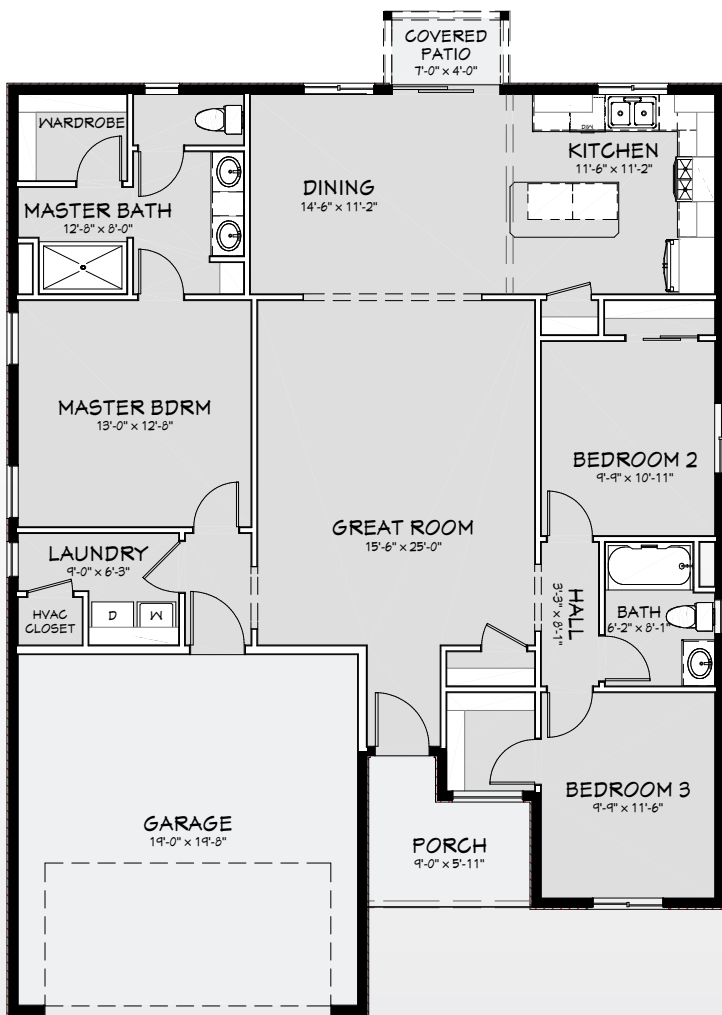

The Ellie Ann

at Mustang Estates

3 🛏️	2 🛁	2 🚗
SQ FOOT:		1,492

The Ellie Ann

at Mustang Estates

SCAN TO
VIEW ONLINE