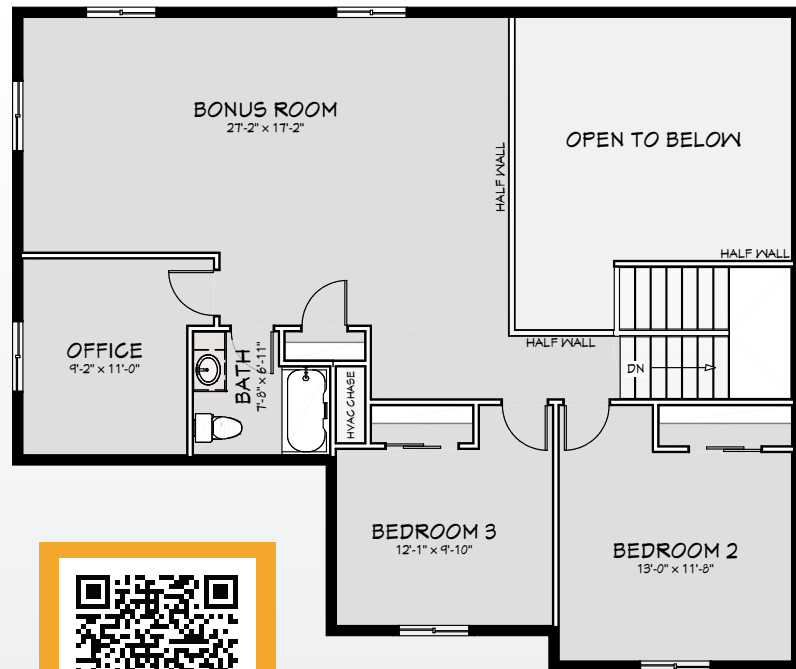

The Rose Ann

at Mustang Estates

4

2.5

2

SQ FOOT: **2,807**

The Rose Ann

at Mustang Estates