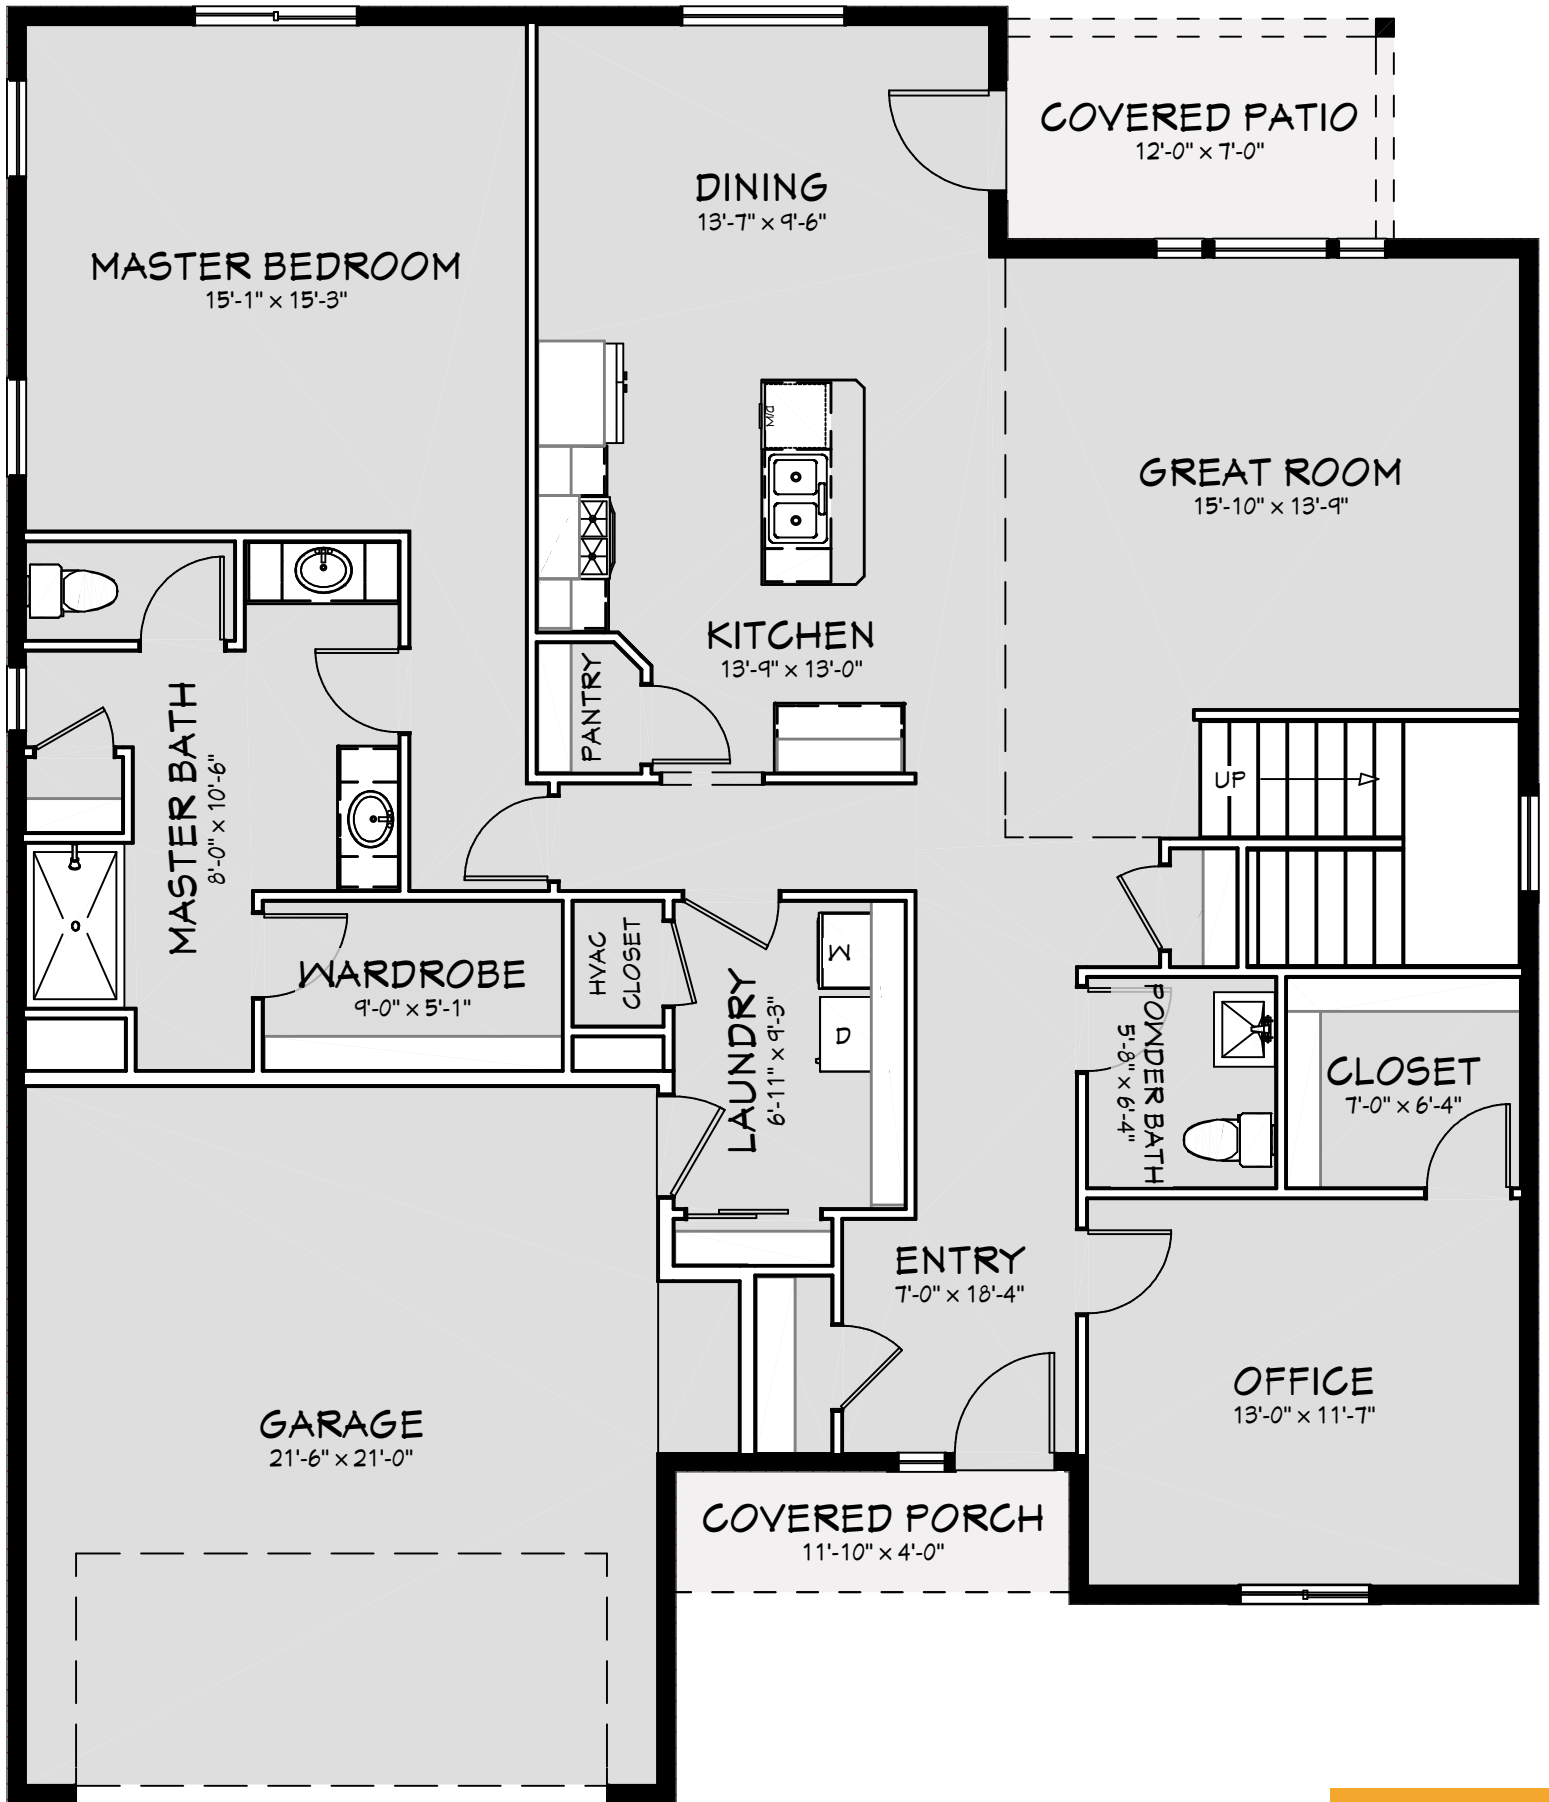

The Rose Ann

at Mustang Estates

4

2.5

2

SQ FOOT: **2,807**

The Rose Ann

at Mustang Estates