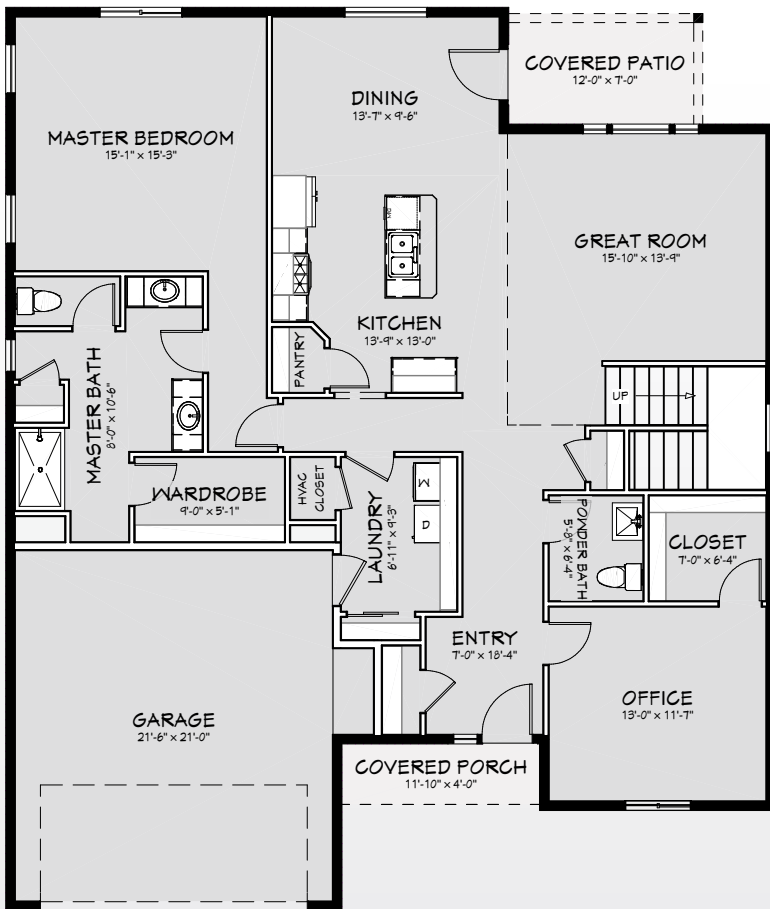

The Rose Ann

at Mustang Estates

4

2.5

2

SQ FOOT: **2,807**

The Rose Ann

at Mustang Estates