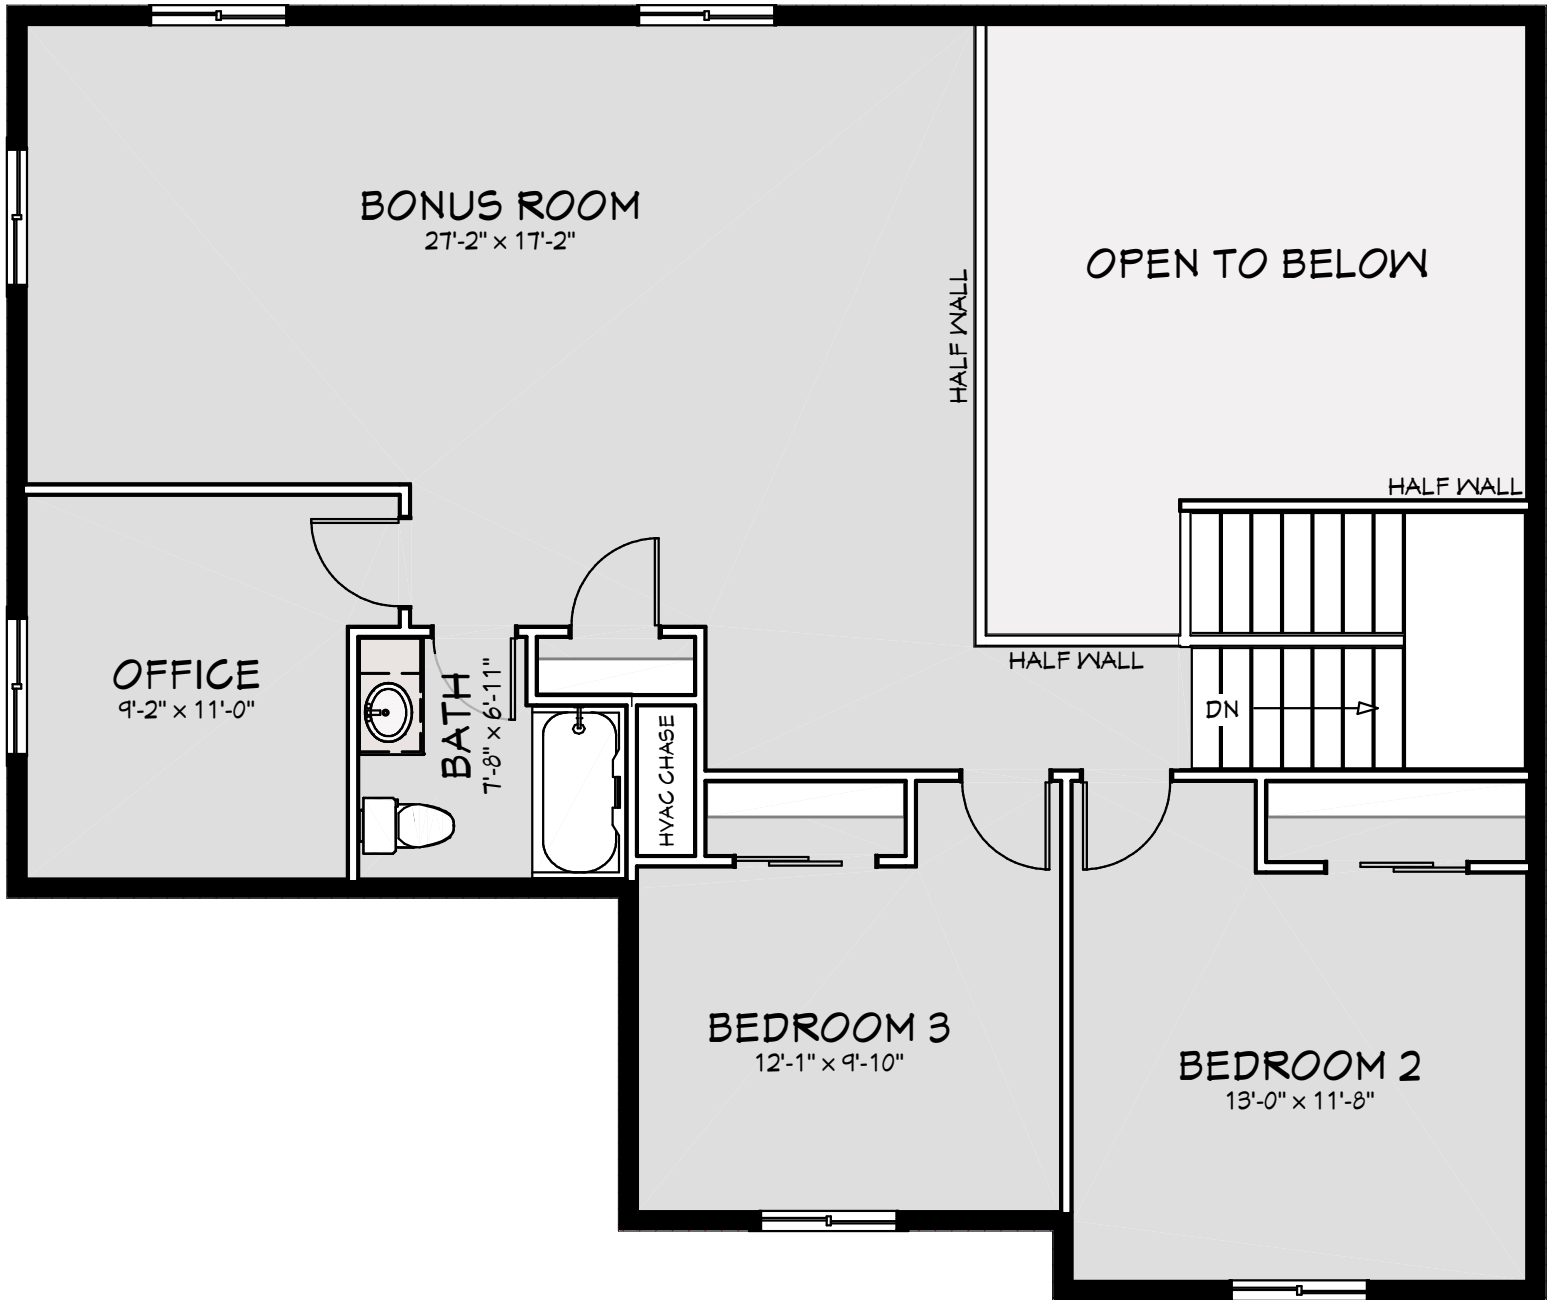

The Rose Ann

at Mustang Estates

SCAN TO
VIEW ONLINE