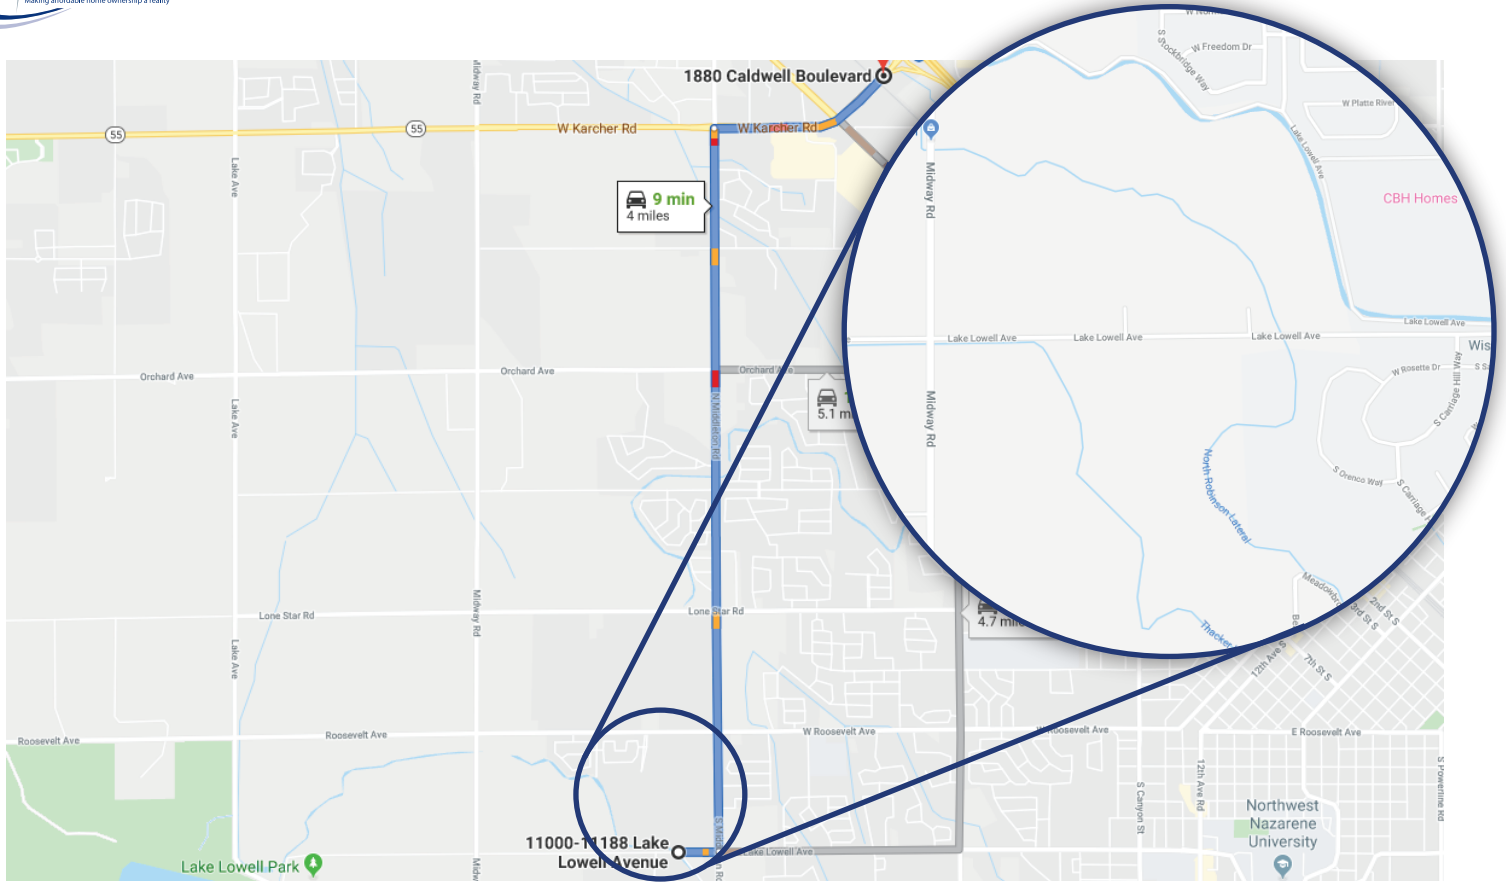

Directions to:

Stella's Point - Boise

- Take interstate **I-84** to **Exit 33**
- Turn **Right** on **W Karcher Rd**
- In approx **1 Mile** turn **Left** on to **N Middleton Rd**
- In **2 Miles** turn **Right** on to **Lake Lowell Ave**
- **Stella's Point (S Hunt Dog Way)** will be on your **Right**