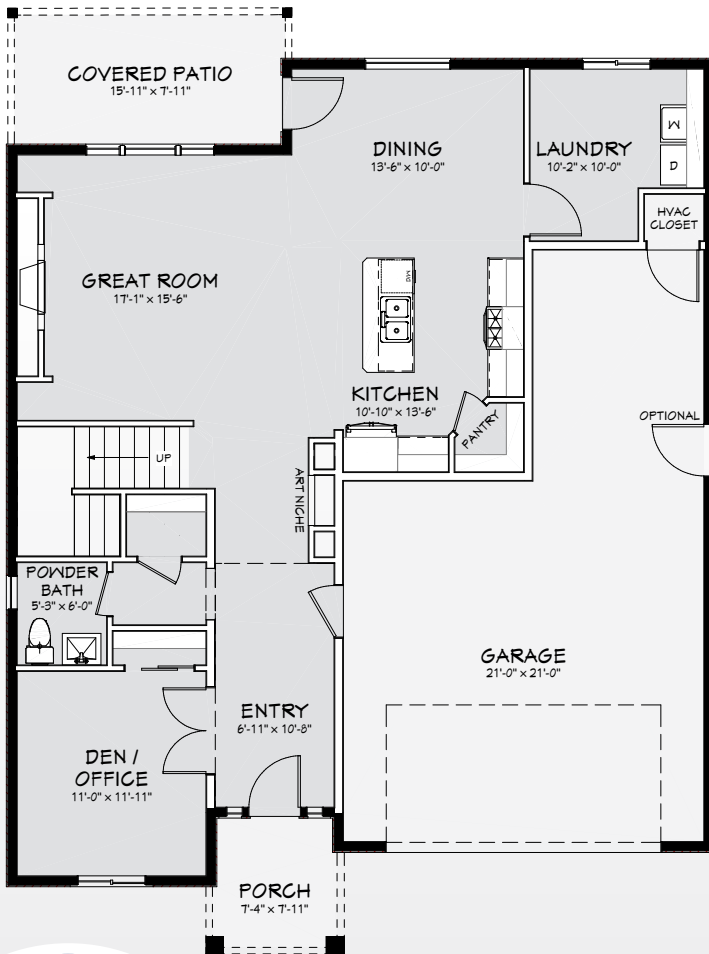

The Sydney Rae

at Seven Sisters

4

2.5

3

SQ FOOT: 2,387

Cyndee Poletski
 cyndee@communityrealestategroup.com
 (509) 942-9591

**COMMUNITY
 REAL ESTATE GROUP**
 KELLER WILLIAMS TRI-CITIES