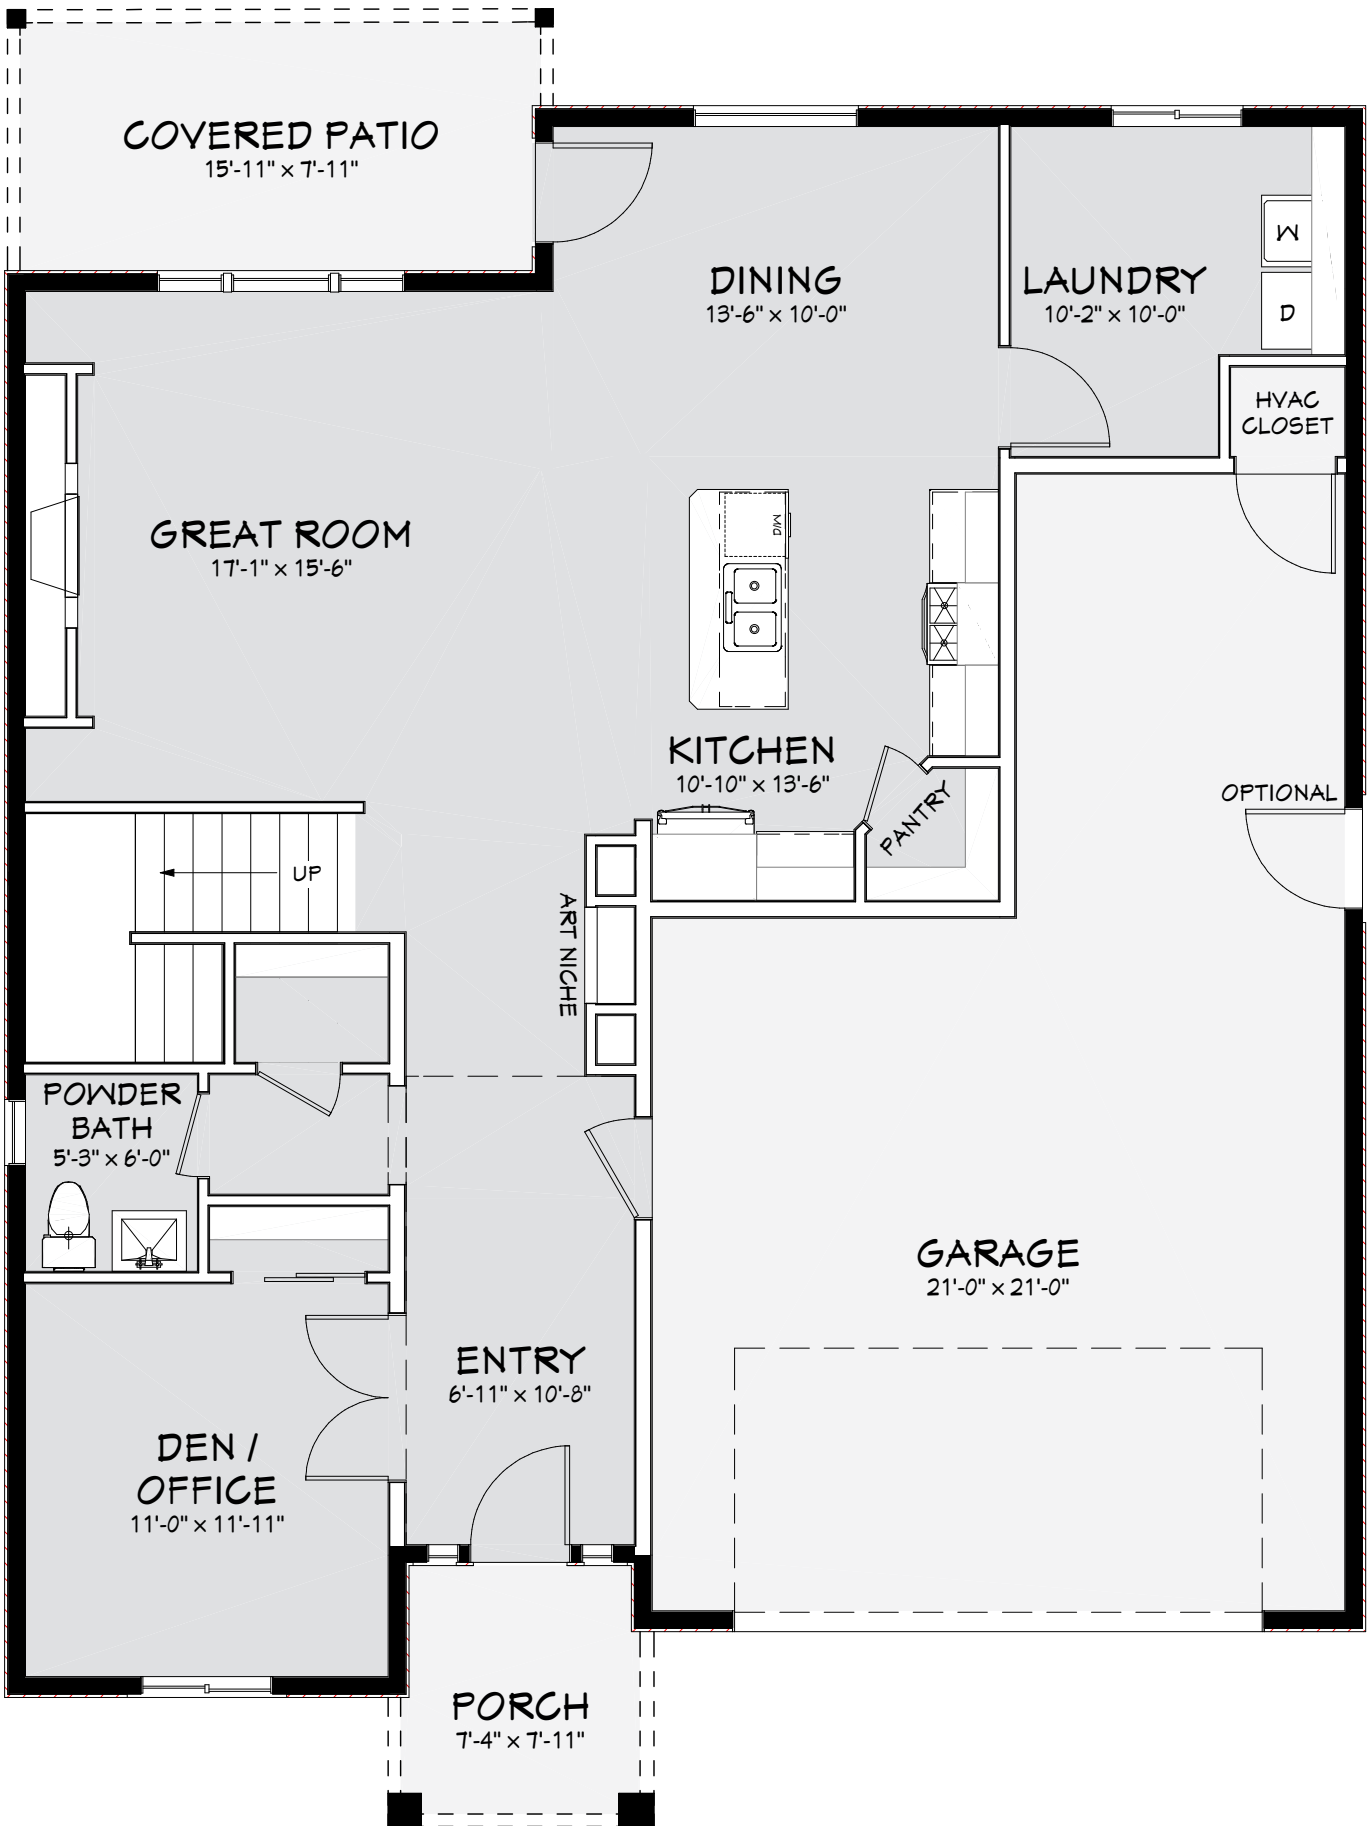

The Sydney Rae

at Seven Sisters

4

2.5

3

SQ FOOT: 2,387

Cyndee Poletski
 cyndee@communityrealestategroup.com
 (509) 942-9591

**COMMUNITY
 REAL ESTATE GROUP**
 KELLER WILLIAMS TRI-CITIES