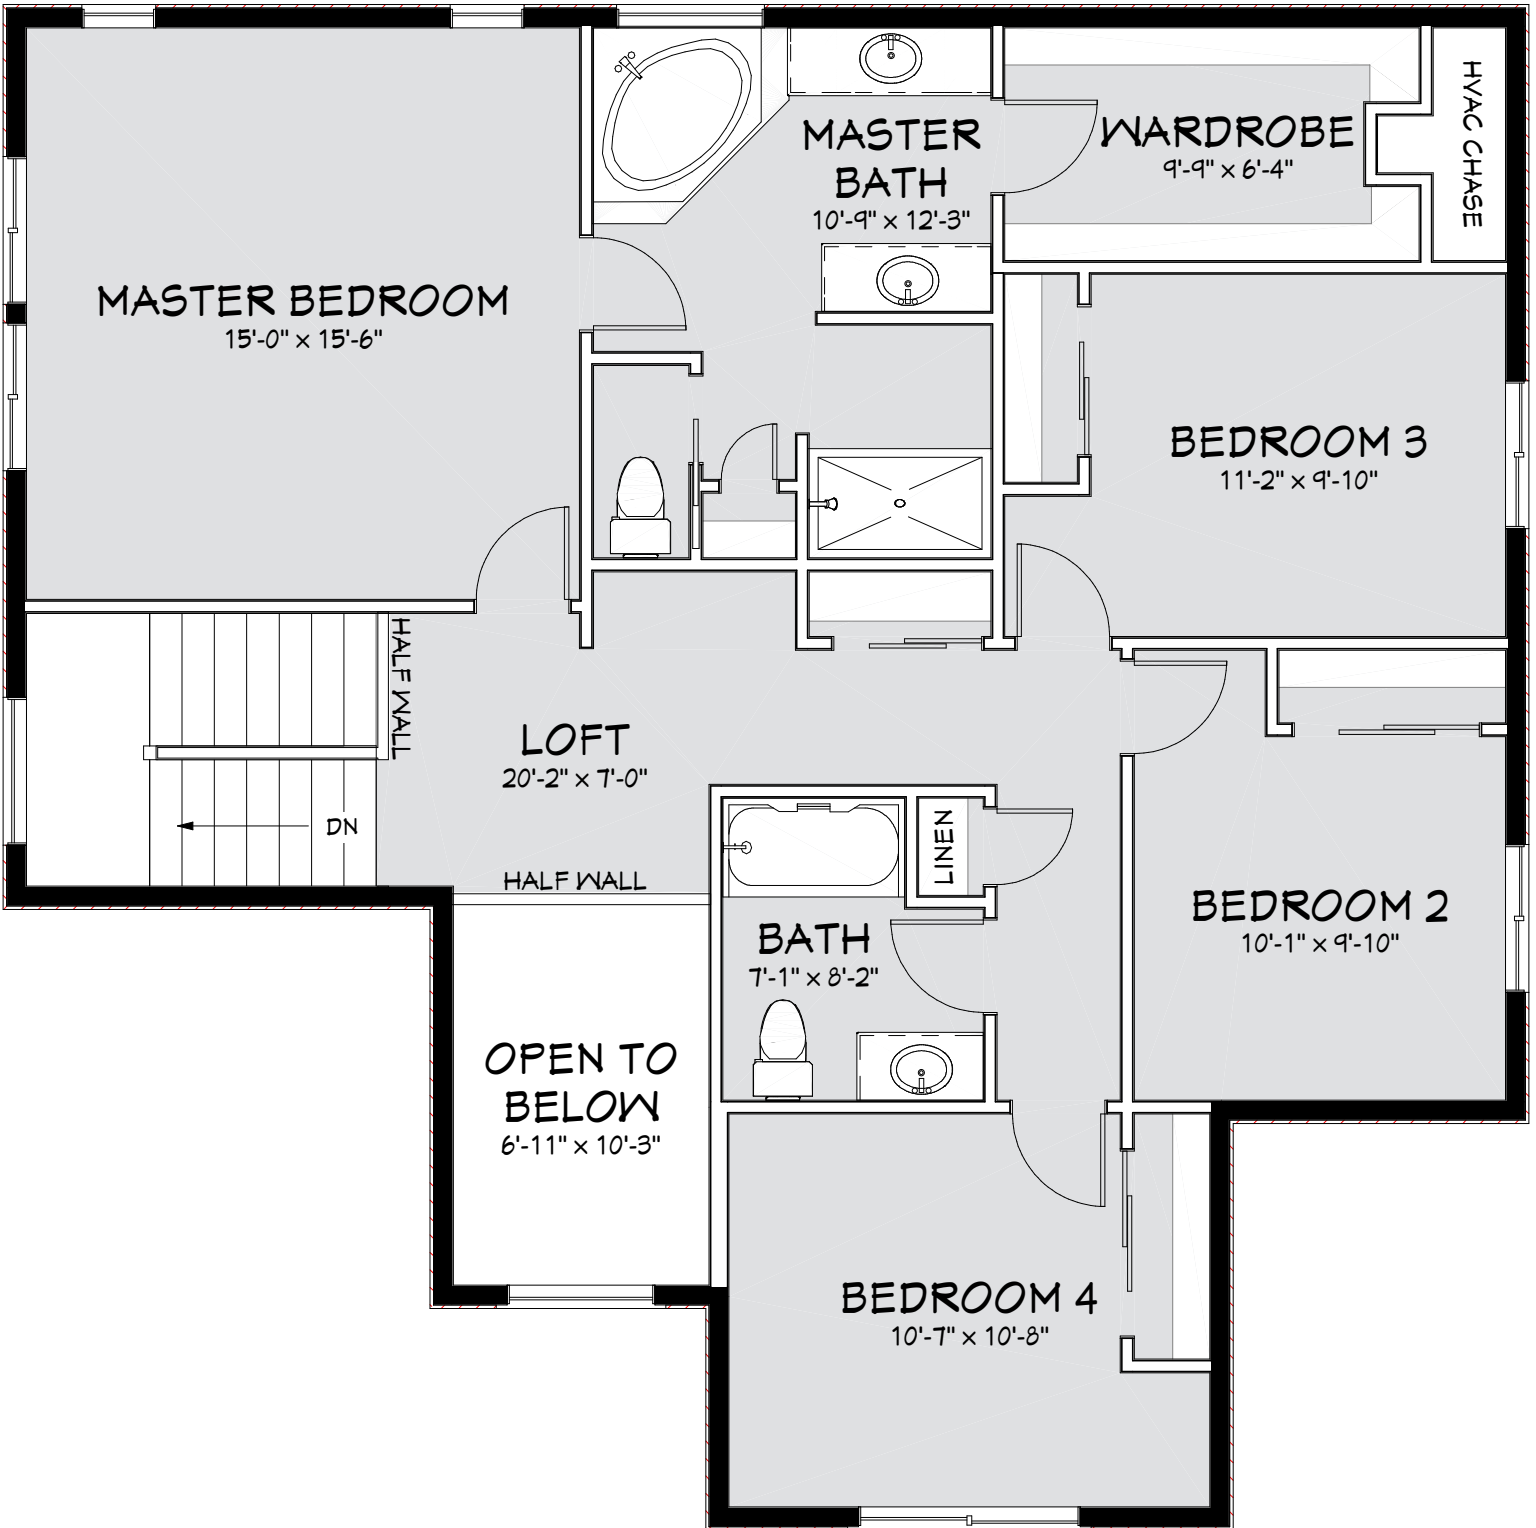

The Sydney Rae

at Seven Sisters

4

2.5

3

SQ FOOT: 2,387

Cyndee Poletski
 cyndee@communityrealestategroup.com
 (509) 942-9591

**COMMUNITY
 REAL ESTATE GROUP**
 KELLER WILLIAMS TRI-CITIES

The Sydney Rae

at Seven Sisters

The Sydney Rae

at Seven Sisters