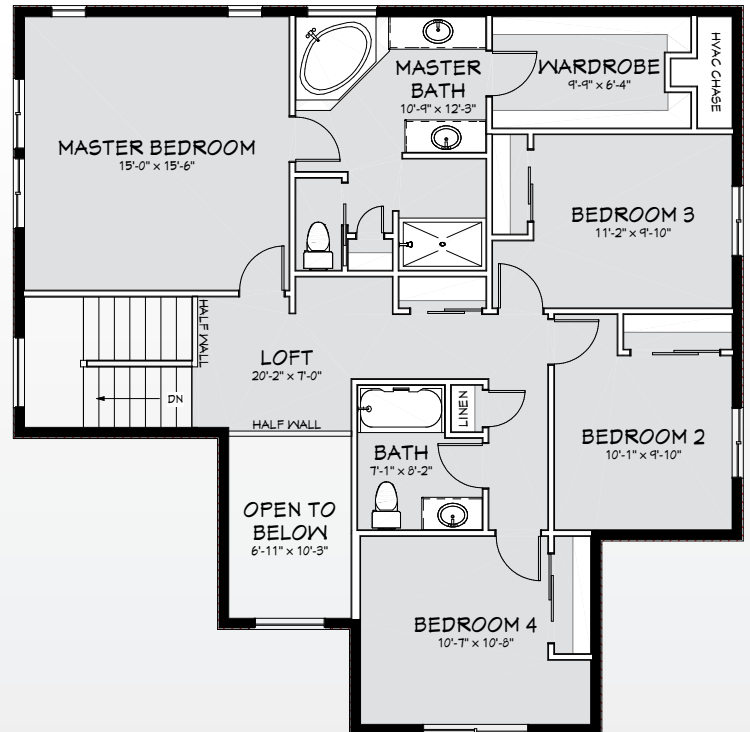

The Sydney Rae

at Seven Sisters

4

2.5

3

SQ FOOT: 2,387

Cyndee Poletski
 cyndee@communityrealestategroup.com
 (509) 942-9591

**COMMUNITY
 REAL ESTATE GROUP**
 KELLER WILLIAMS TRI-CITIES