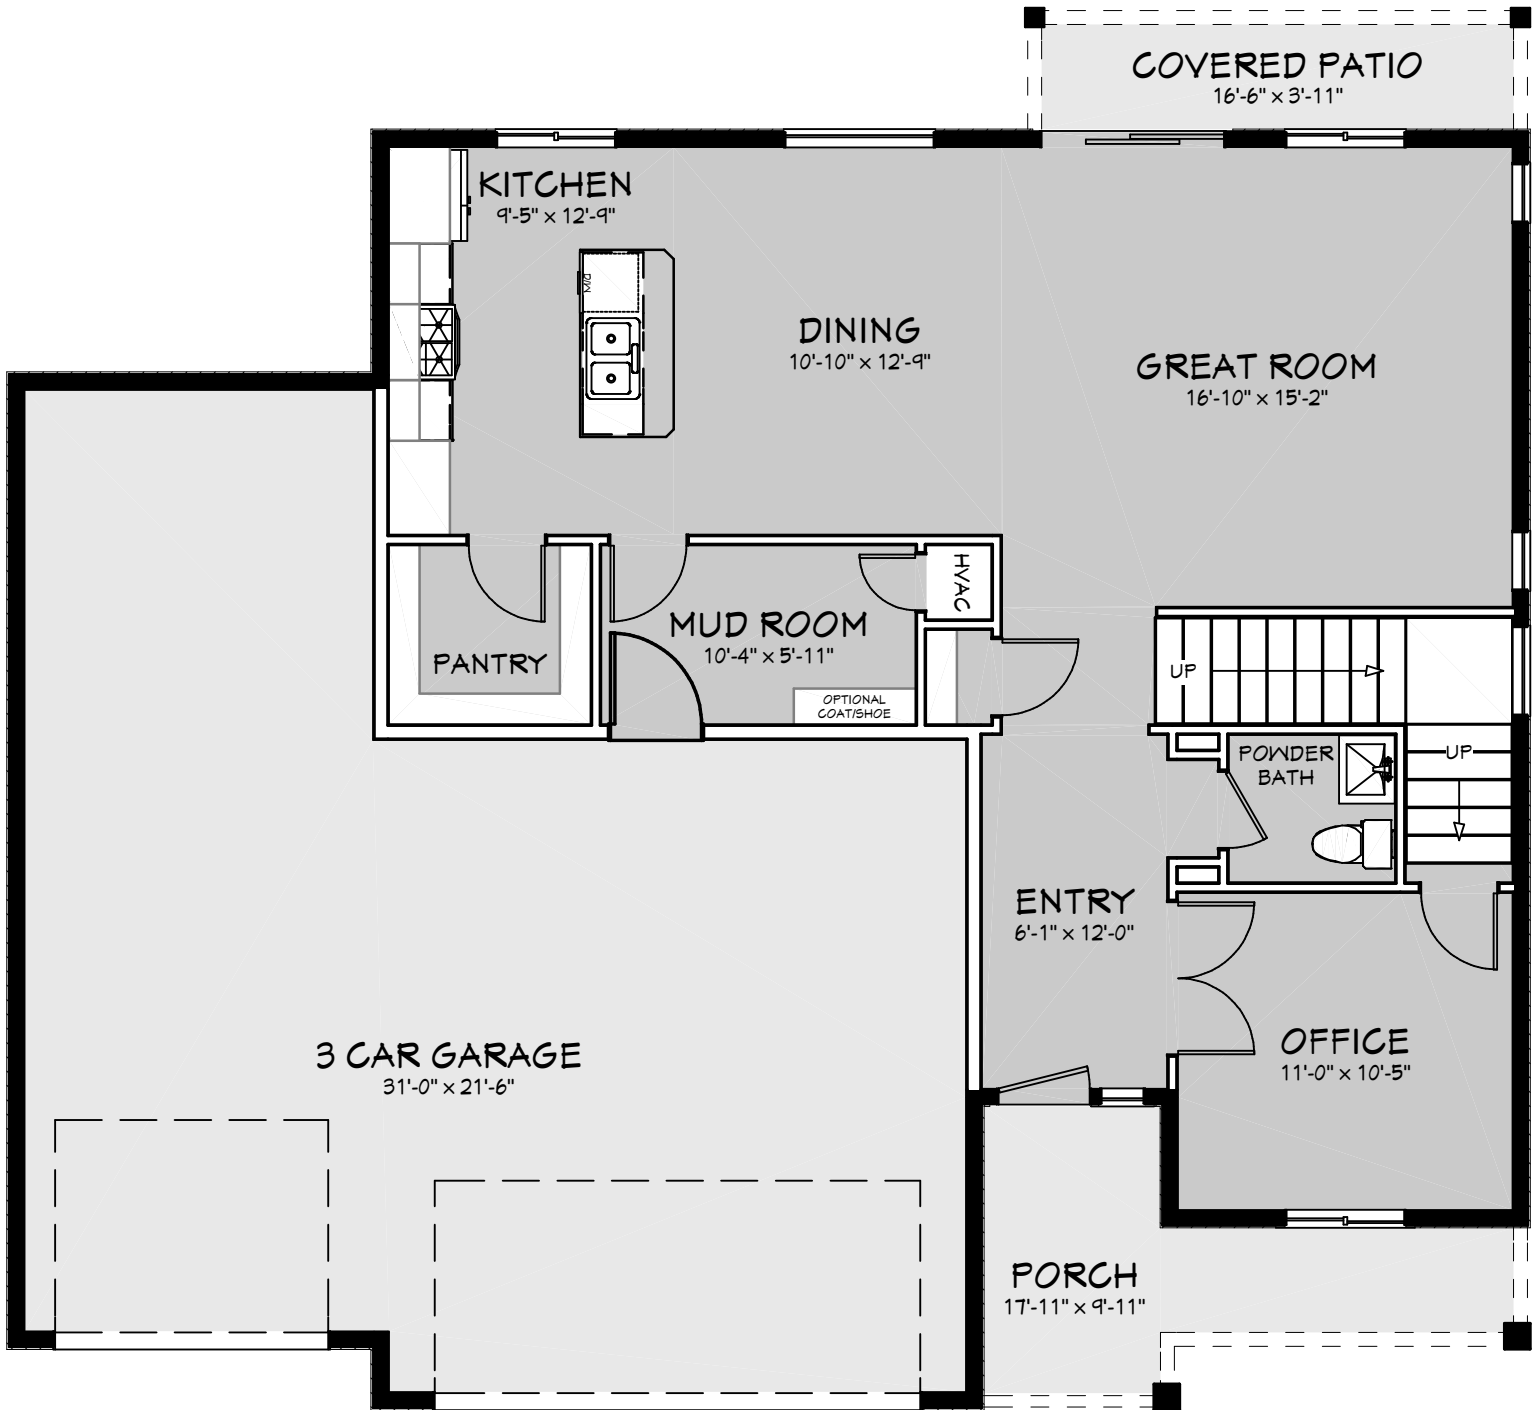

The Whitworth

at Badger Mountain South

3
BEDS

2.5
BATHS

3
CARS

SQ FOOT: 2,362

Keely Sterba

keely.s@c21-tc.com
(509) 572-8492

CENTURY 21

Tri-Cities

The Whitworth

at Badger Mountain South

SCAN TO
VIEW ONLINE

The Whitworth

at Badger Mountain South

SCAN TO
VIEW ONLINE