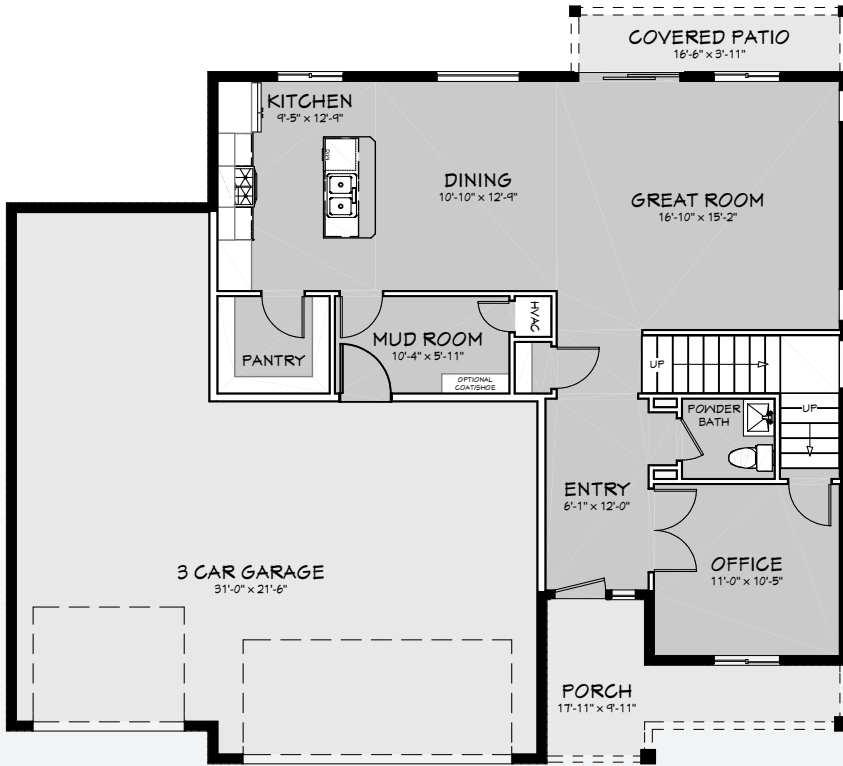

The Whitworth

at Badger Mountain South

3
BEDS

2.5
BATHS

3
CARS

SQ FOOT: 2,362

Keely Sterba

keely.s@c21-tc.com
(509) 572-8492