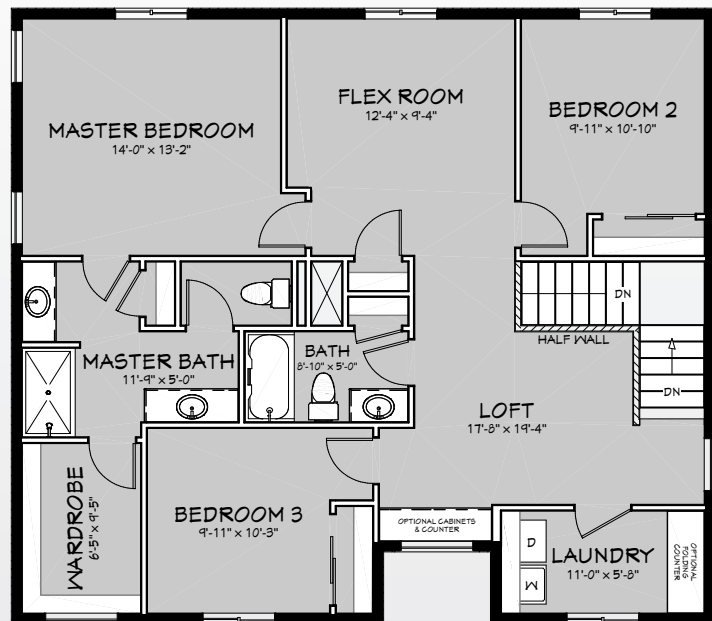

The Whitworth

at Badger Mountain South

3
BEDS

2.5
BATHS

3
CARS

SQ FOOT: 2,362

Keely Sterba

keely.s@c21-tc.com
(509) 572-8492