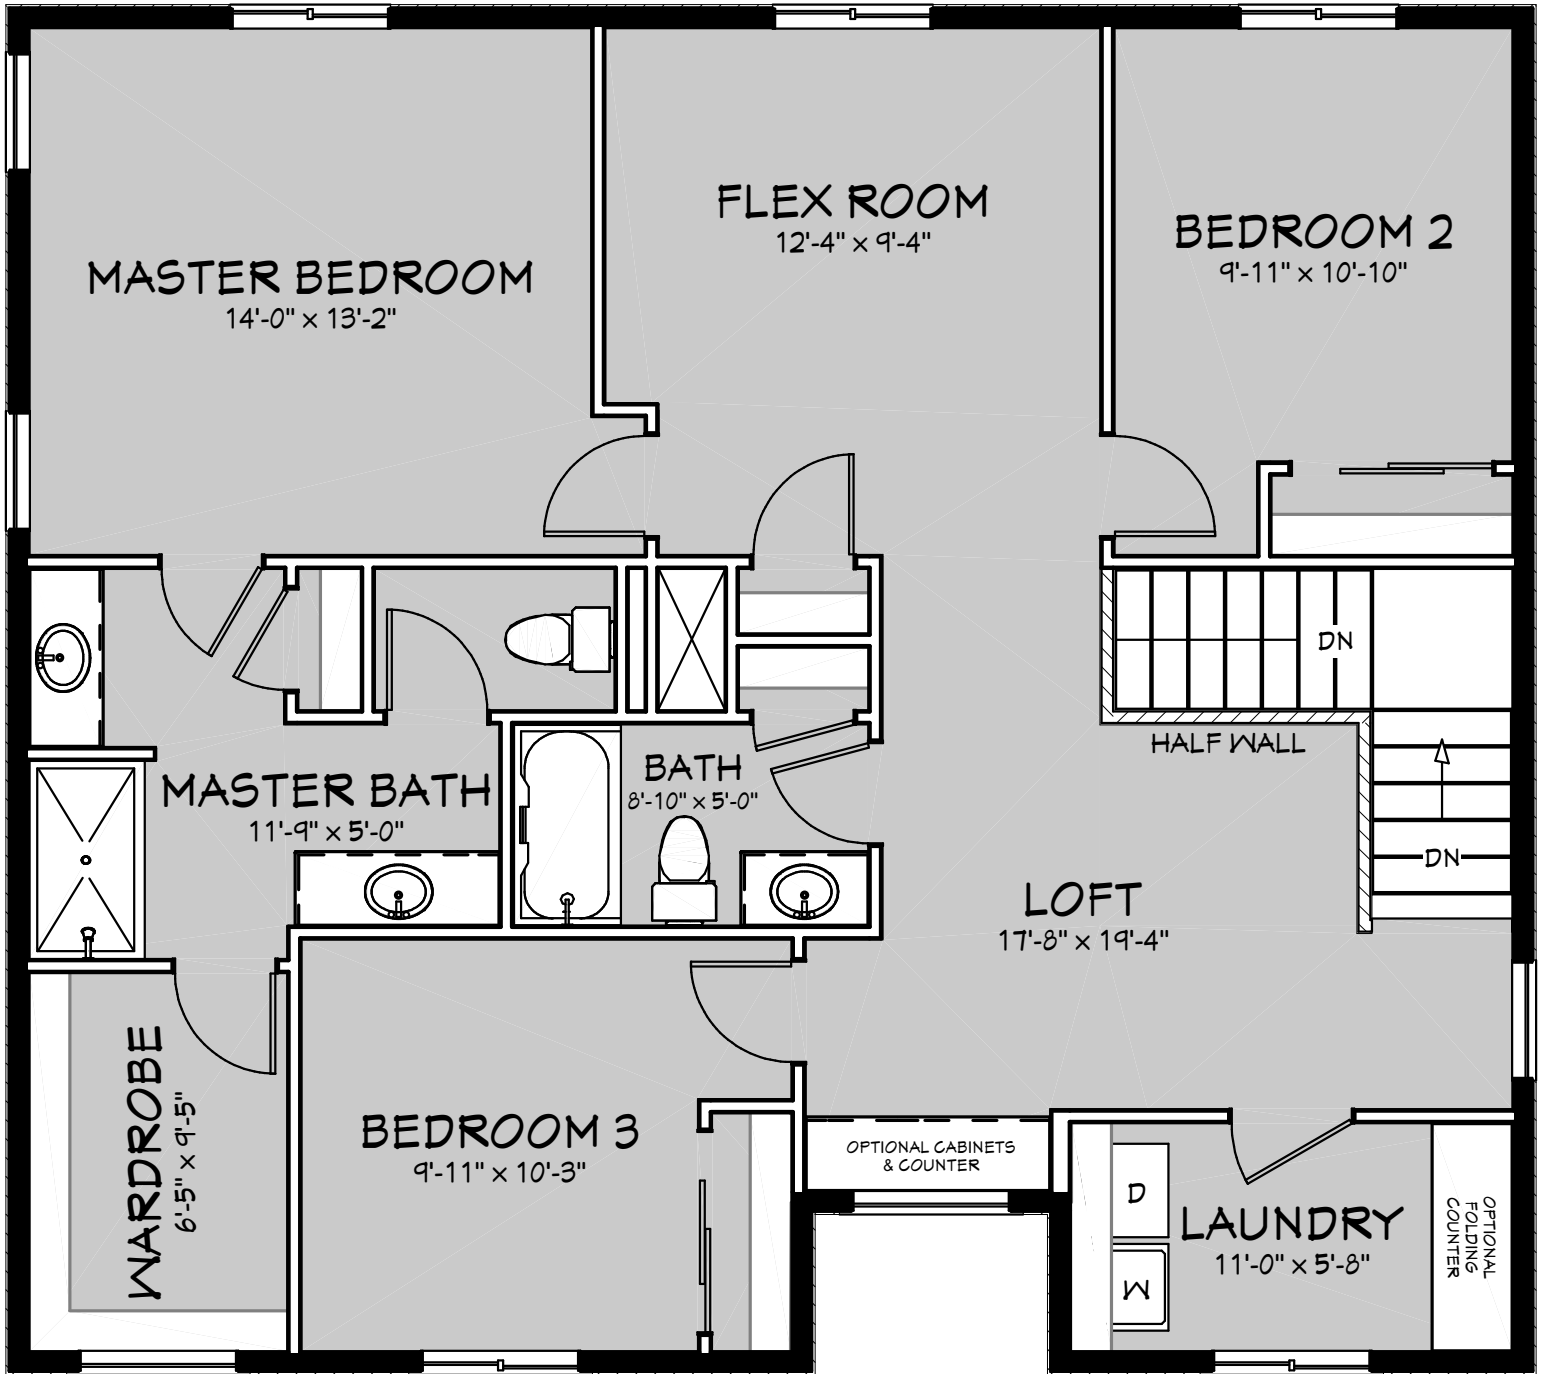

The Whitworth

at Badger Mountain South

SCAN TO
VIEW ONLINE