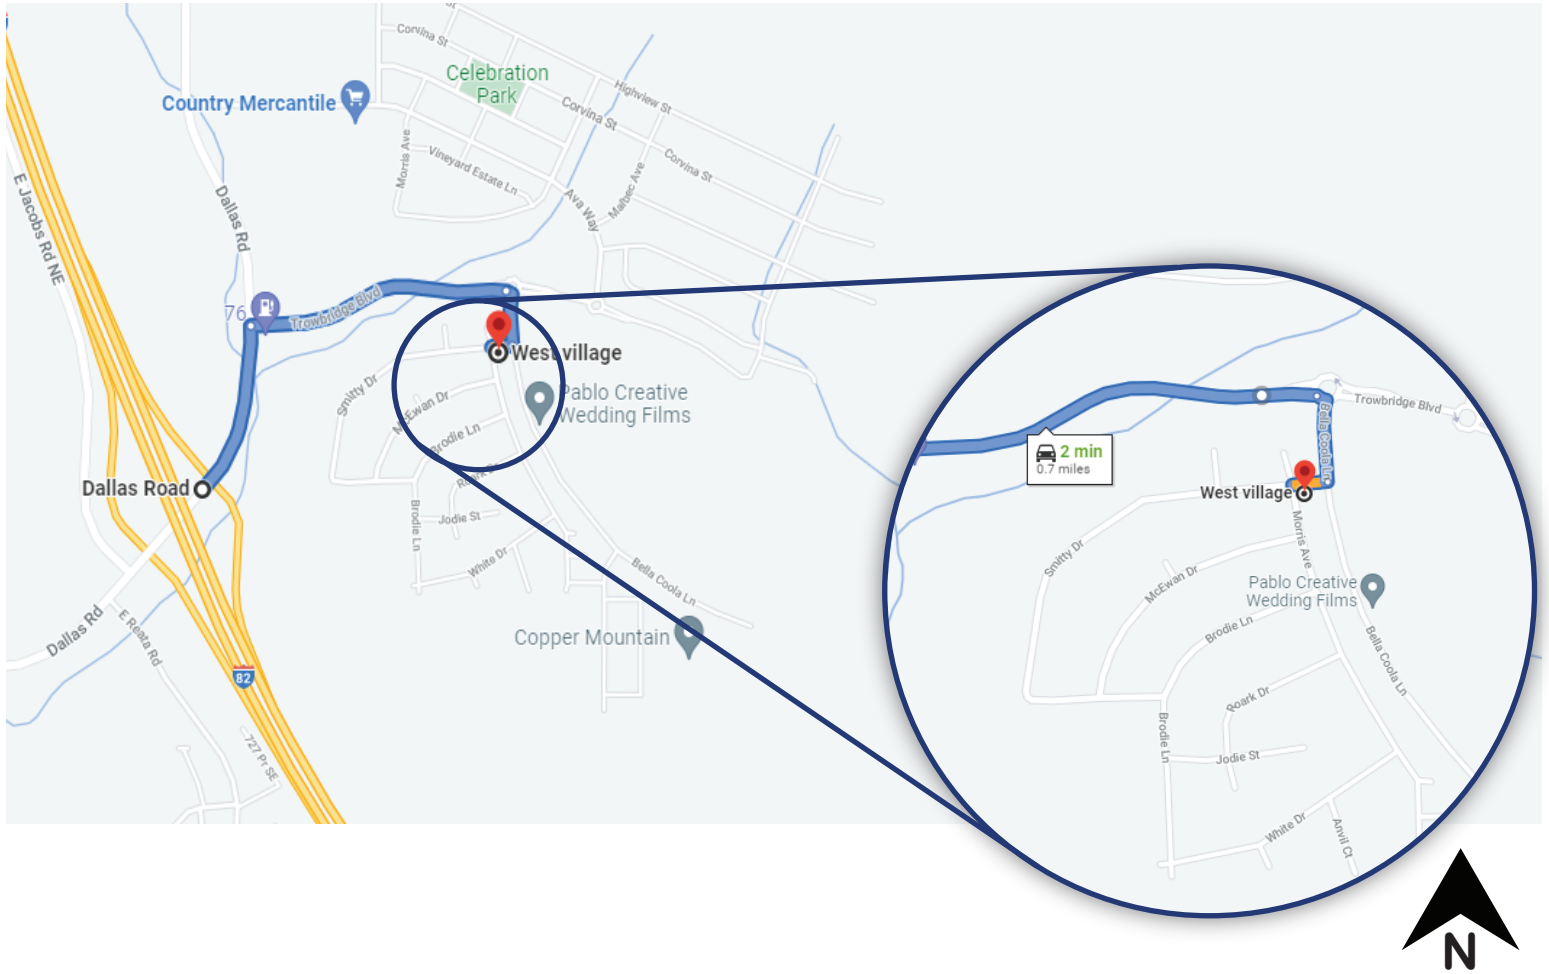

Directions to:

West Village (BMS) - Richland

- From **I-82** take **Exit 104**
- Turn to head **North on Dallas Rd**
- Follow Dallas Rd approx 1/4 mile
- Take the **first right on Trowbridge Blvd** near the 76 gas station
- Follow Trowbridge and take a **right** at the **first round-a-bout**
- The the **first right** off Bella Coola Ln onto **Smitty Dr**
- You are in West Village