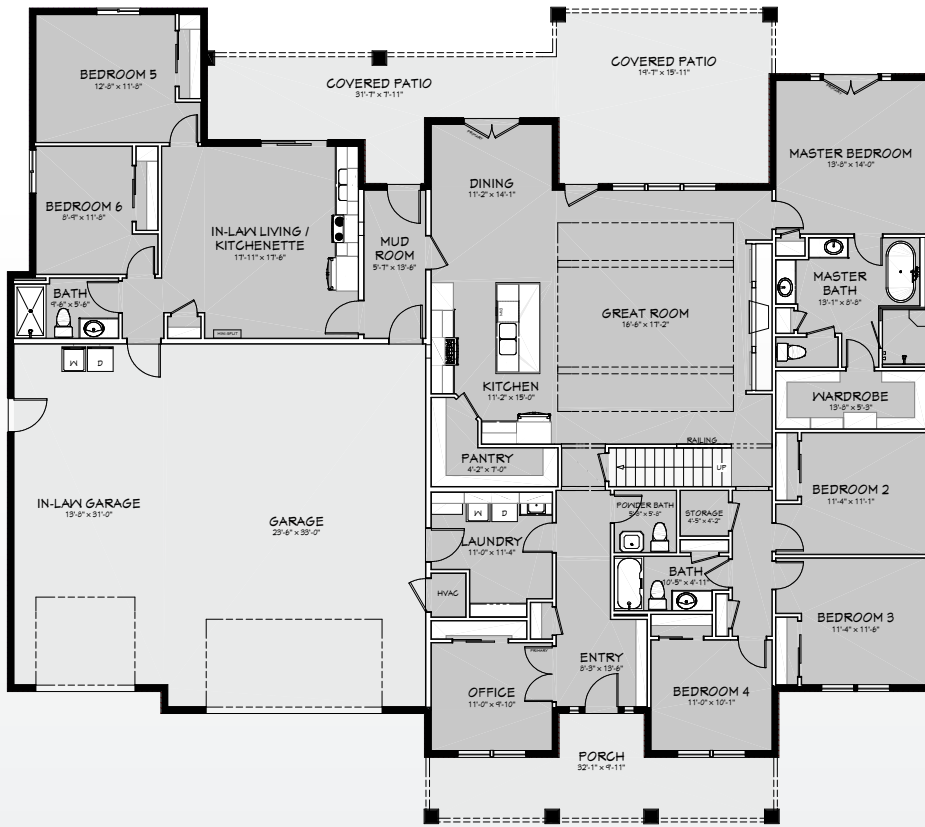

The Lolo Plan

at West Vineyard Ph.2

6 🛏️	3.5 🛁	3 🚗
SQ FOOT:		3,842

Keely Sterba

keely.s@c21-tc.com

(509) 572-8492

The Lolo Plan

at West Vineyard Ph.2

The Lolo Plan

at West Vineyard Ph.2