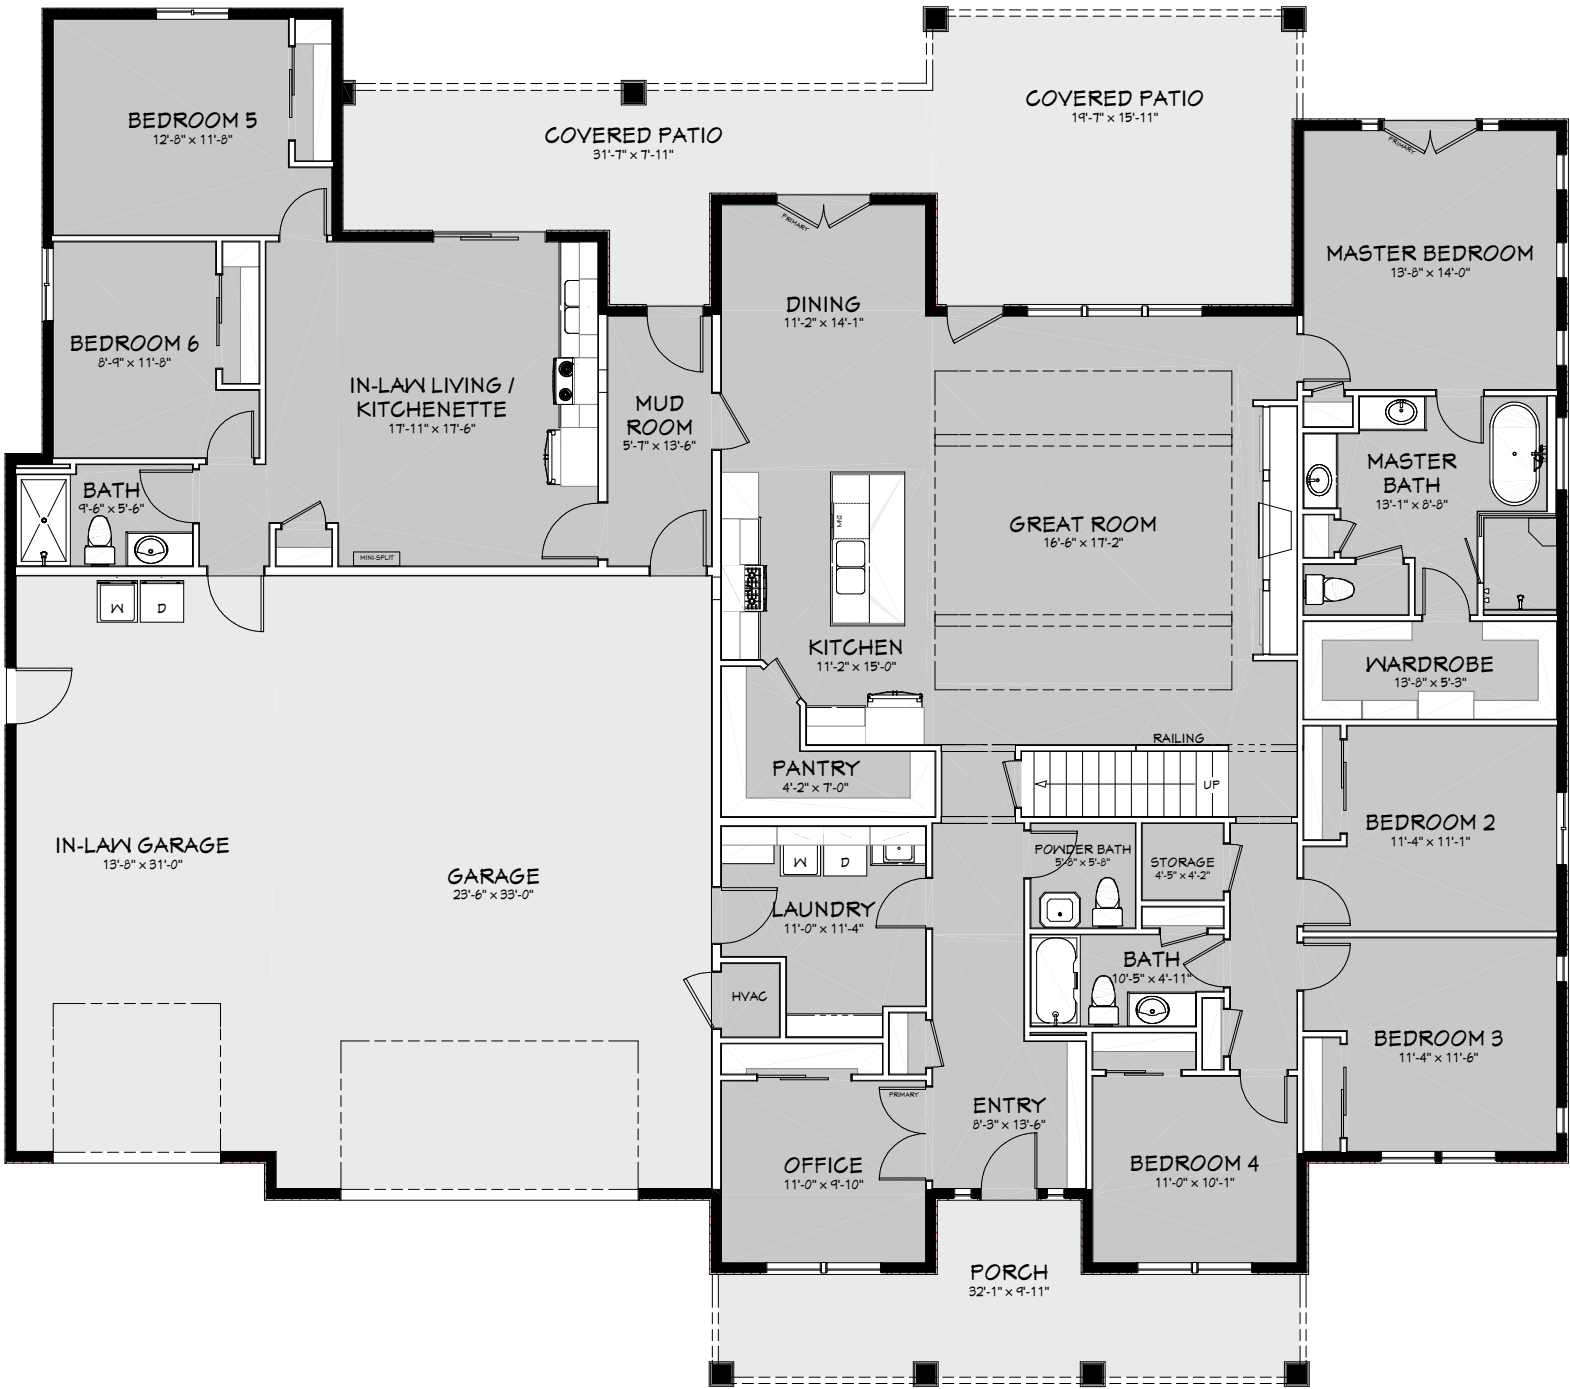

The Lolo Plan

at West Vineyard Ph.2

6 🛏️	3.5 🛁	3 🚗
SQ FOOT:		3,842

Keely Sterba

keely.s@c21-tc.com

(509) 572-8492

The Lolo Plan

at West Vineyard Ph.2

The Lolo Plan

at West Vineyard Ph.2