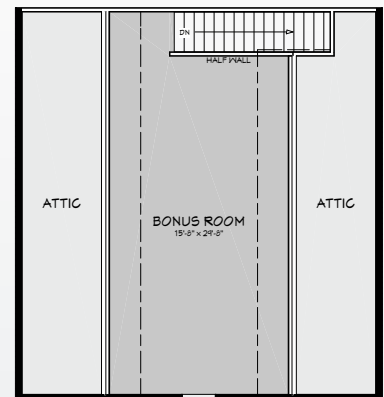

The Lolo Plan

at West Vineyard Ph.2

6 🛏️	3.5 🛁	3 🚗
SQ FOOT:		3,842

Keely Sterba

keely.s@c21-tc.com

(509) 572-8492

The Lolo Plan

at West Vineyard Ph.2

The Lolo Plan

at West Vineyard Ph.2