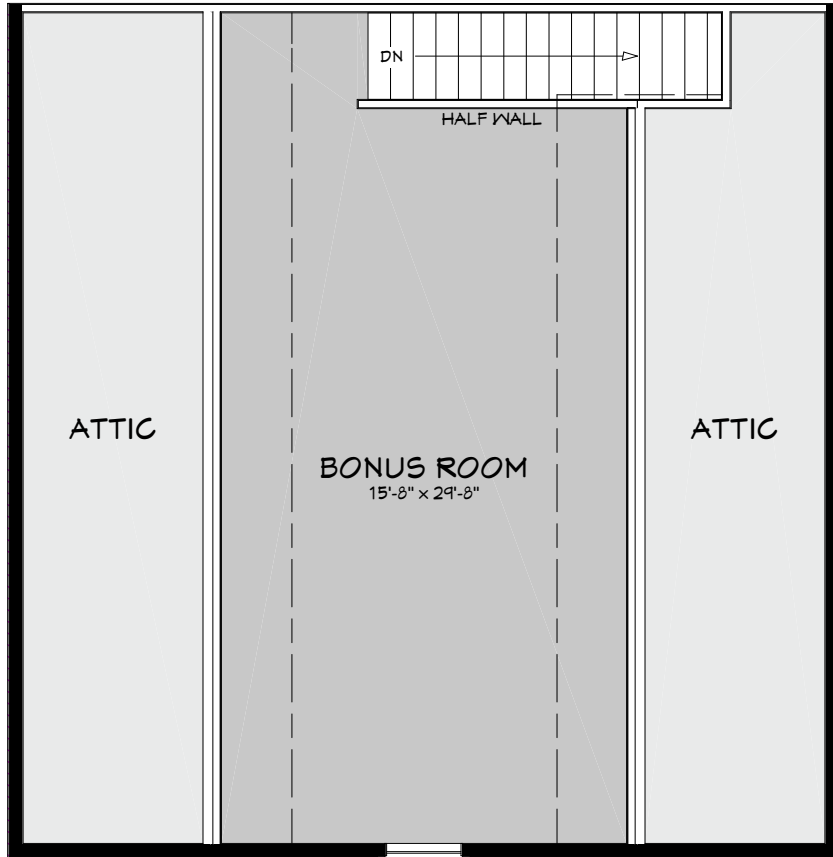

The Lolo Plan

at West Vineyard Ph.2

6 🛏️	3.5 🛁	3 🚗
SQ FOOT:		3,842

Keely Sterba

keely.s@c21-tc.com

(509) 572-8492

The Lolo Plan

at West Vineyard Ph.2

The Lolo Plan

at West Vineyard Ph.2