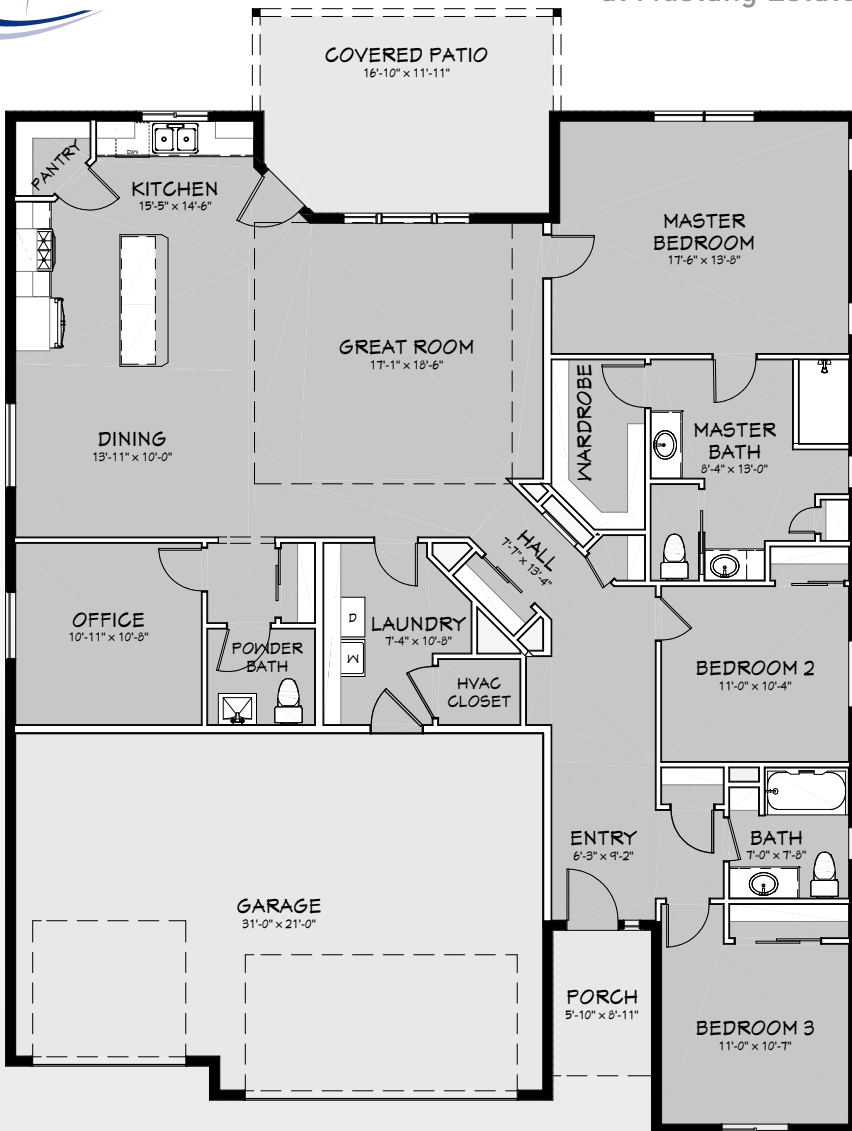

# The Brielle Elizabeth

at Mustang Estates

3 🛏️	2.5 🛁	3 🚗
SQ FOOT:		2,083