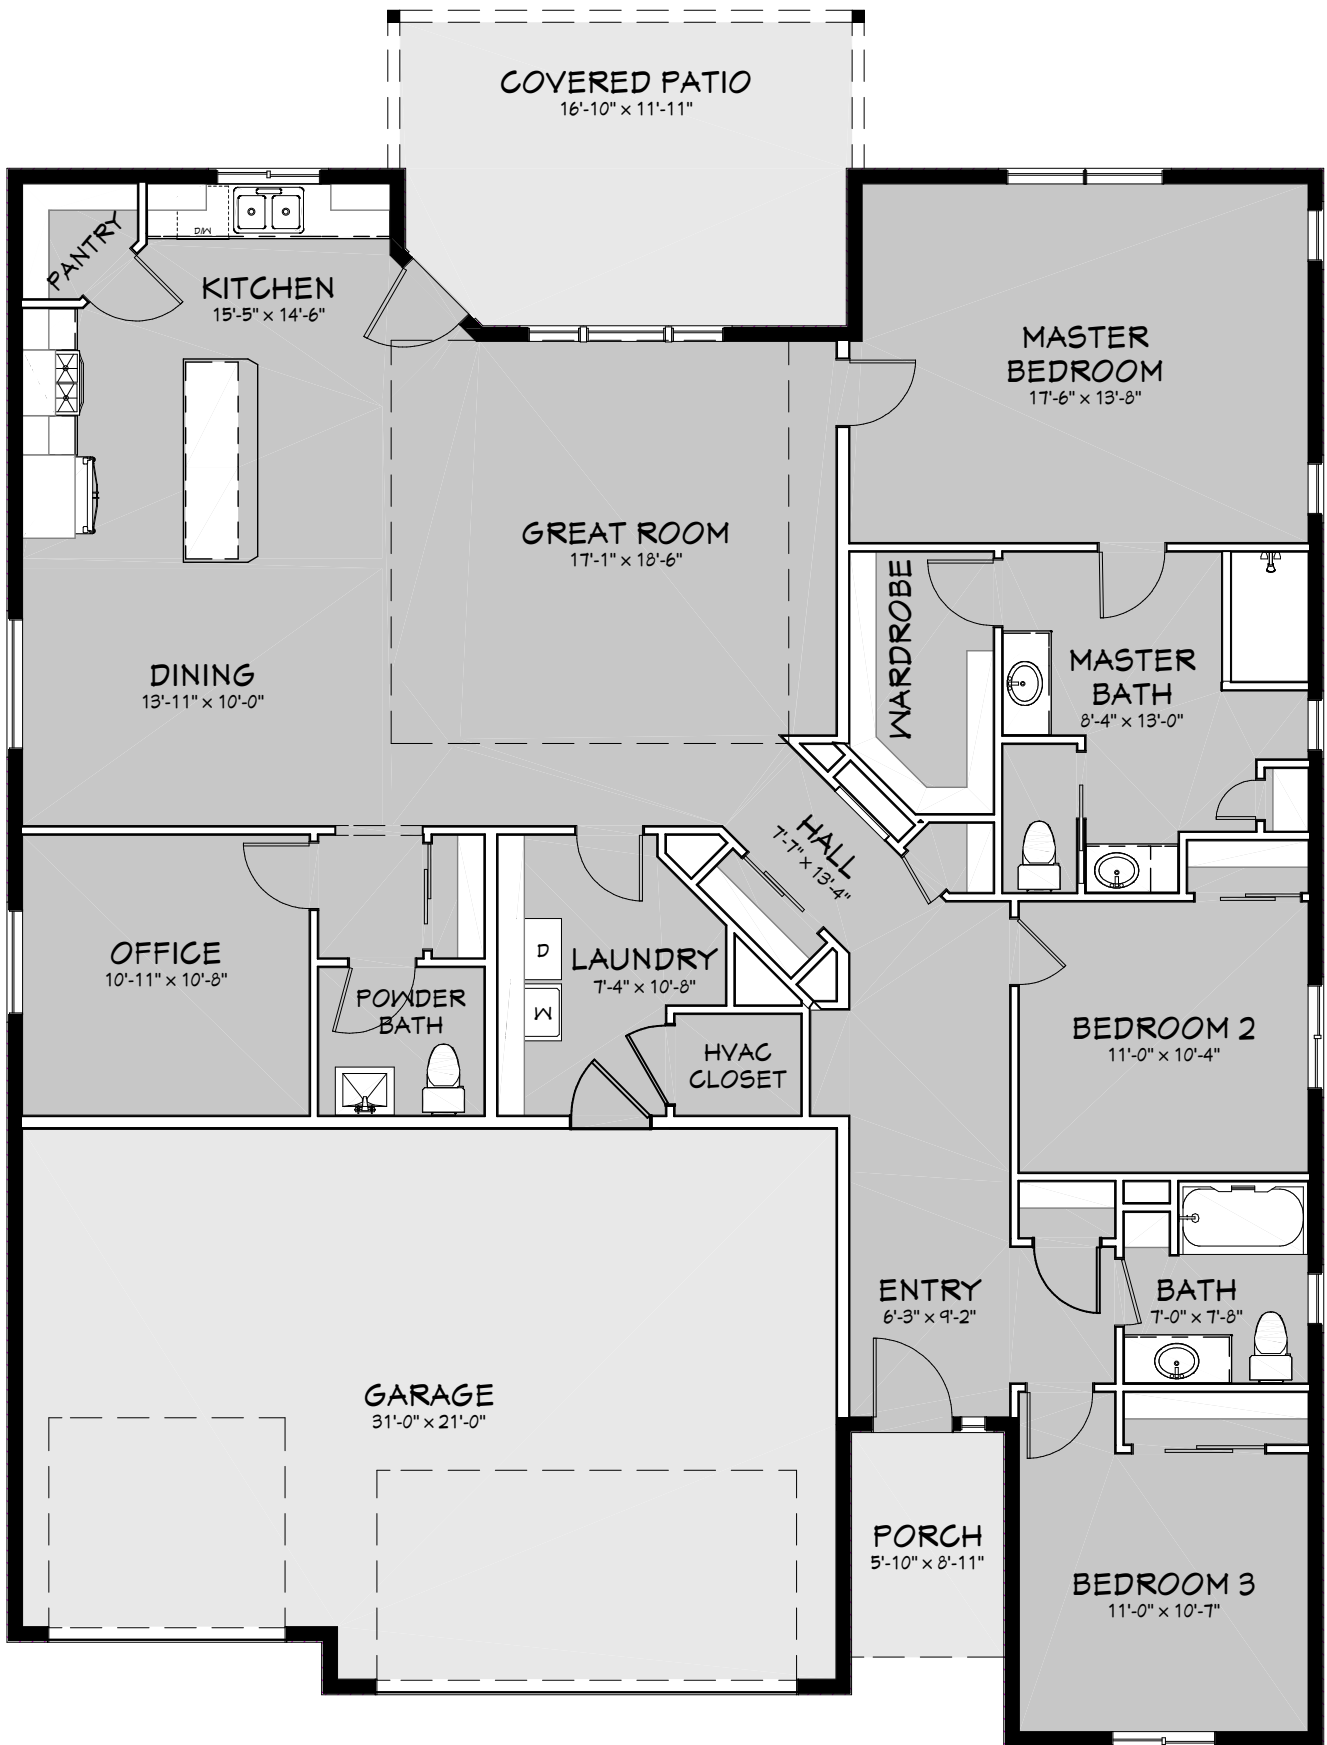

# The Brielle Elizabeth

at Mustang Estates

3 🛏️	2.5 🛁	3 🚗
SQ FOOT:		2,083