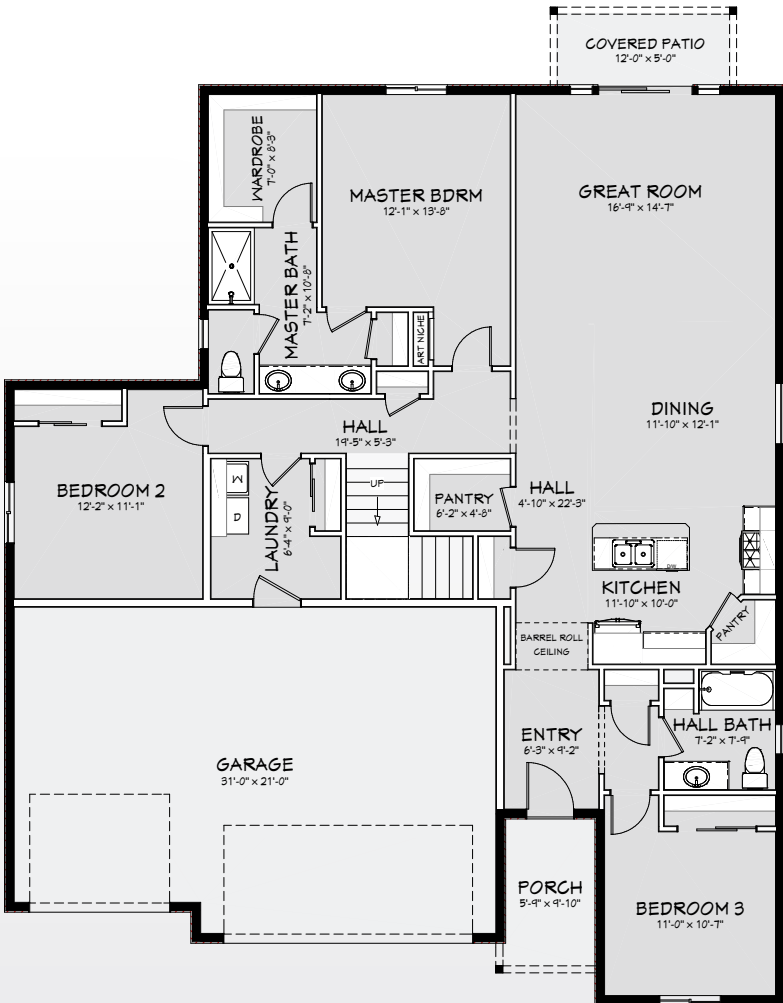

The Christine Patrice

at Mustang Estates

3

2

3

SQ FOOT: 2,690

The Christine Patrice

at Mustang Estates