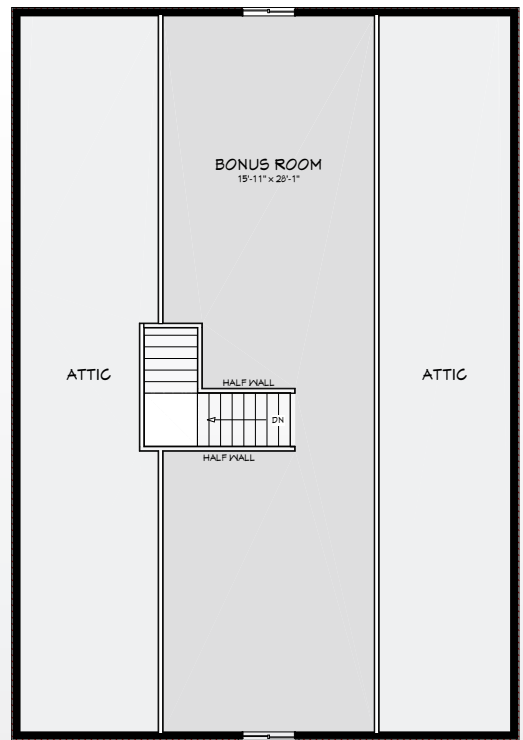

The Christine Patrice

at Mustang Estates

3

2

3

SQ FOOT: 2,690

The Christine Patrice

at Mustang Estates