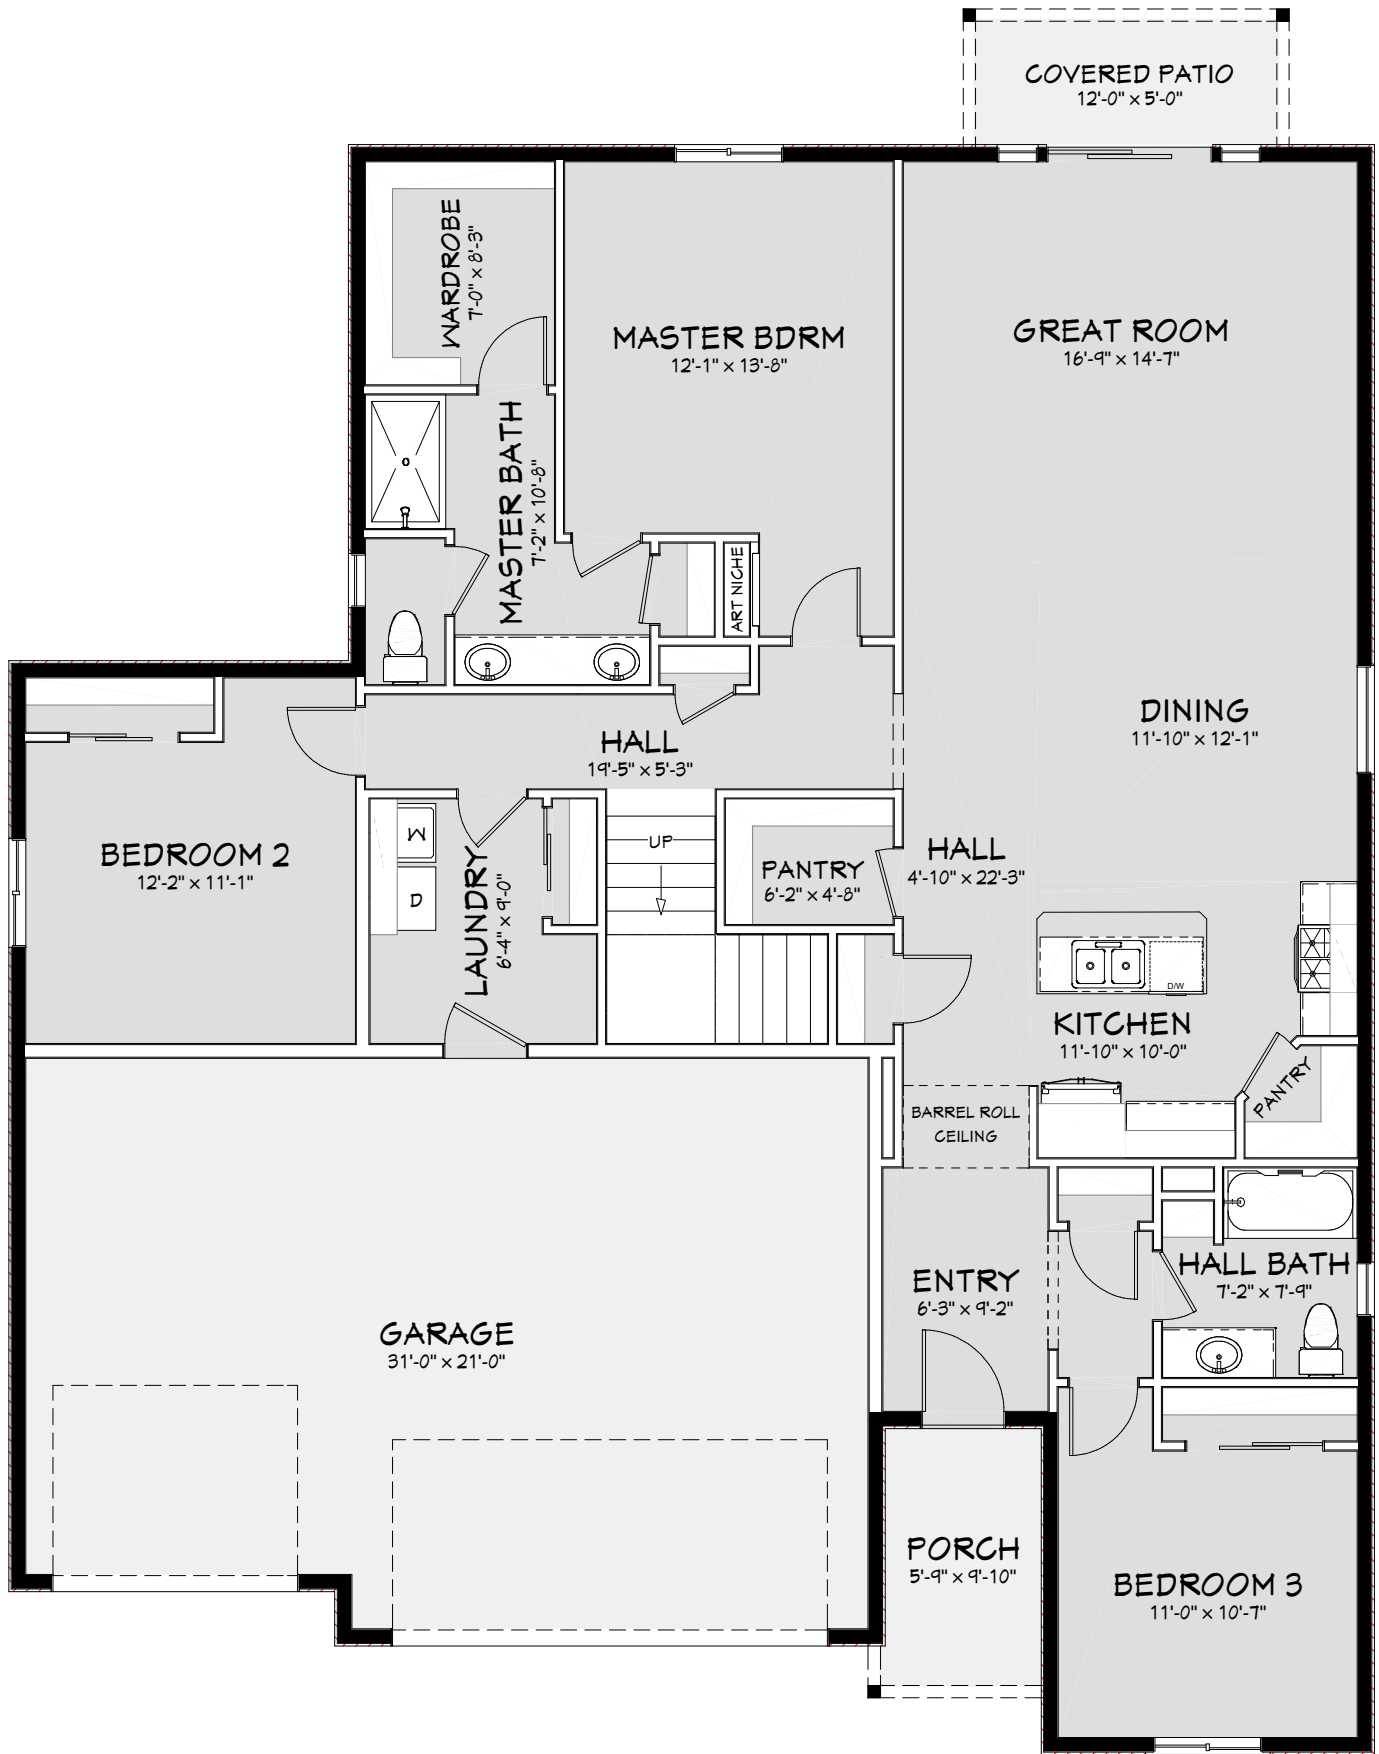

The Christine Patrice

at Mustang Estates

3

2

3

SQ FOOT: 2,690

The Christine Patrice

at Mustang Estates