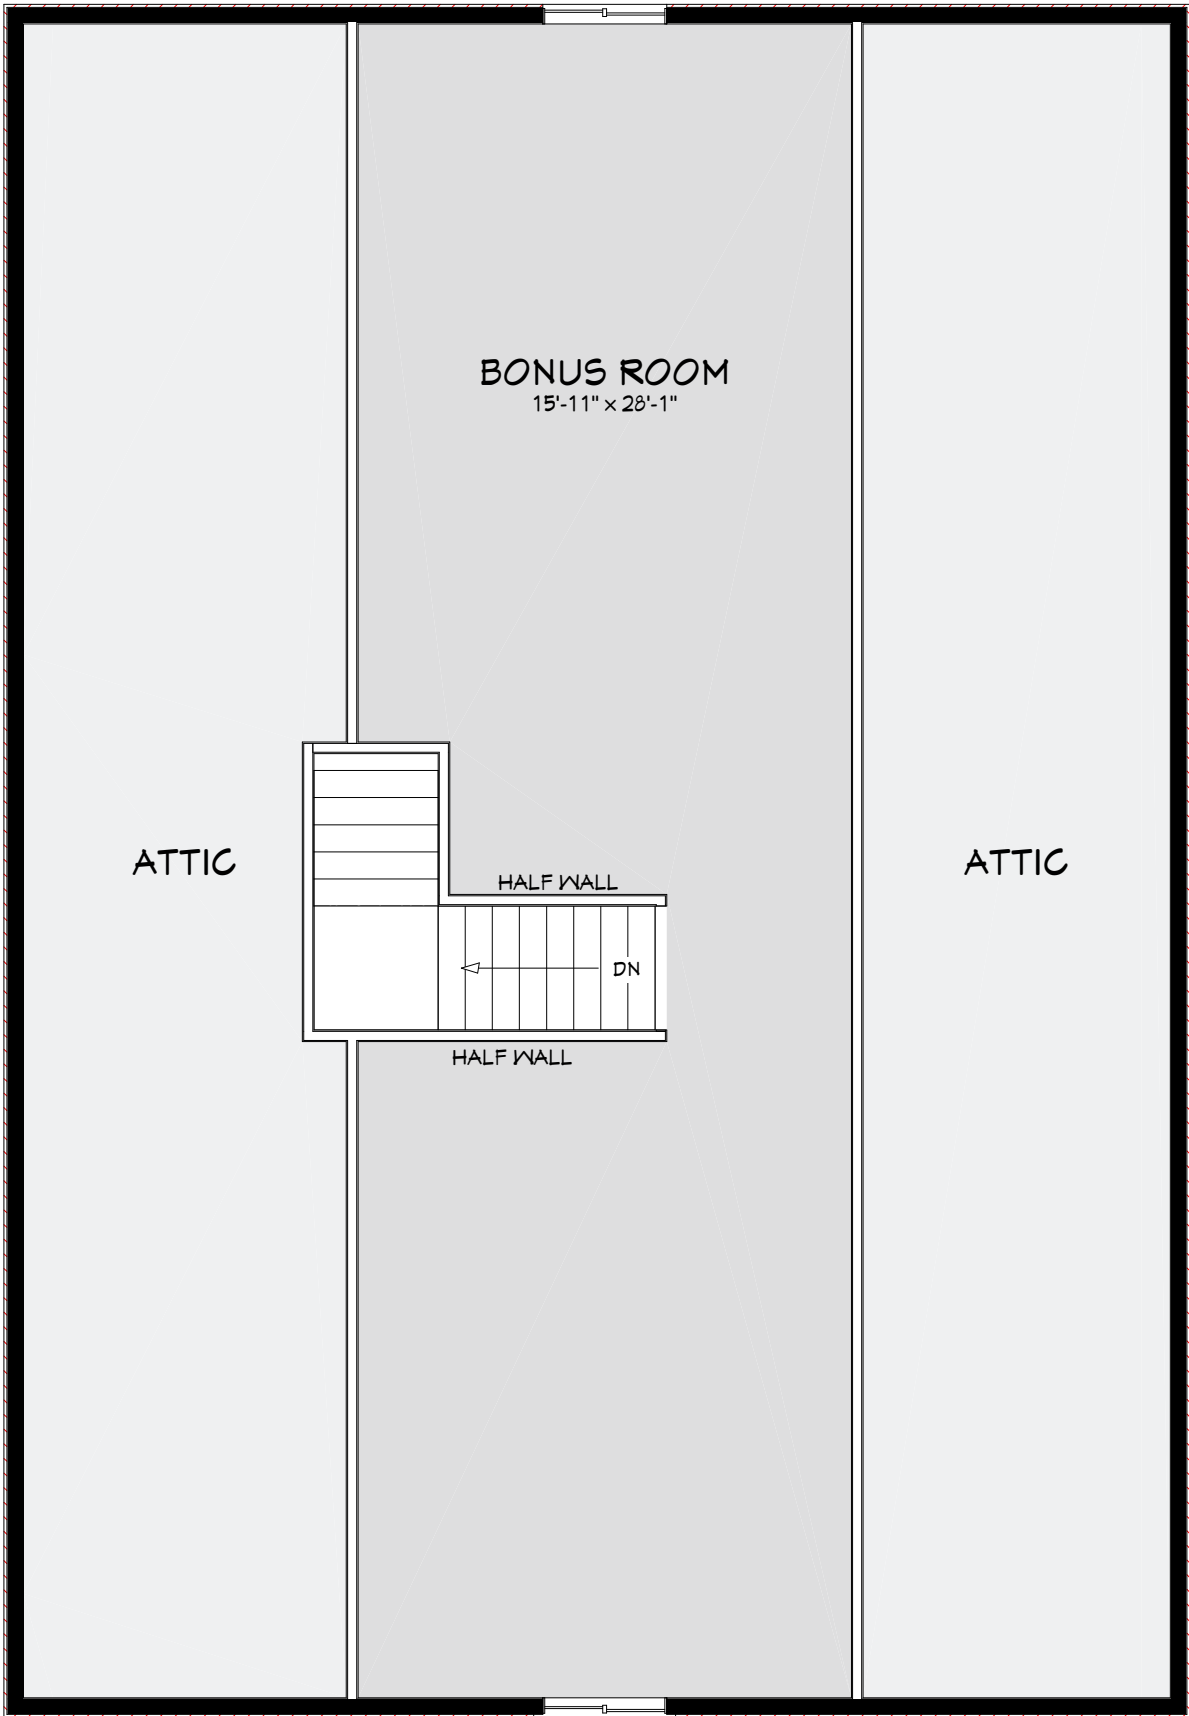

The Christine Patrice

at Mustang Estates

3

2

3

SQ FOOT: 2,690

The Christine Patrice

at Mustang Estates