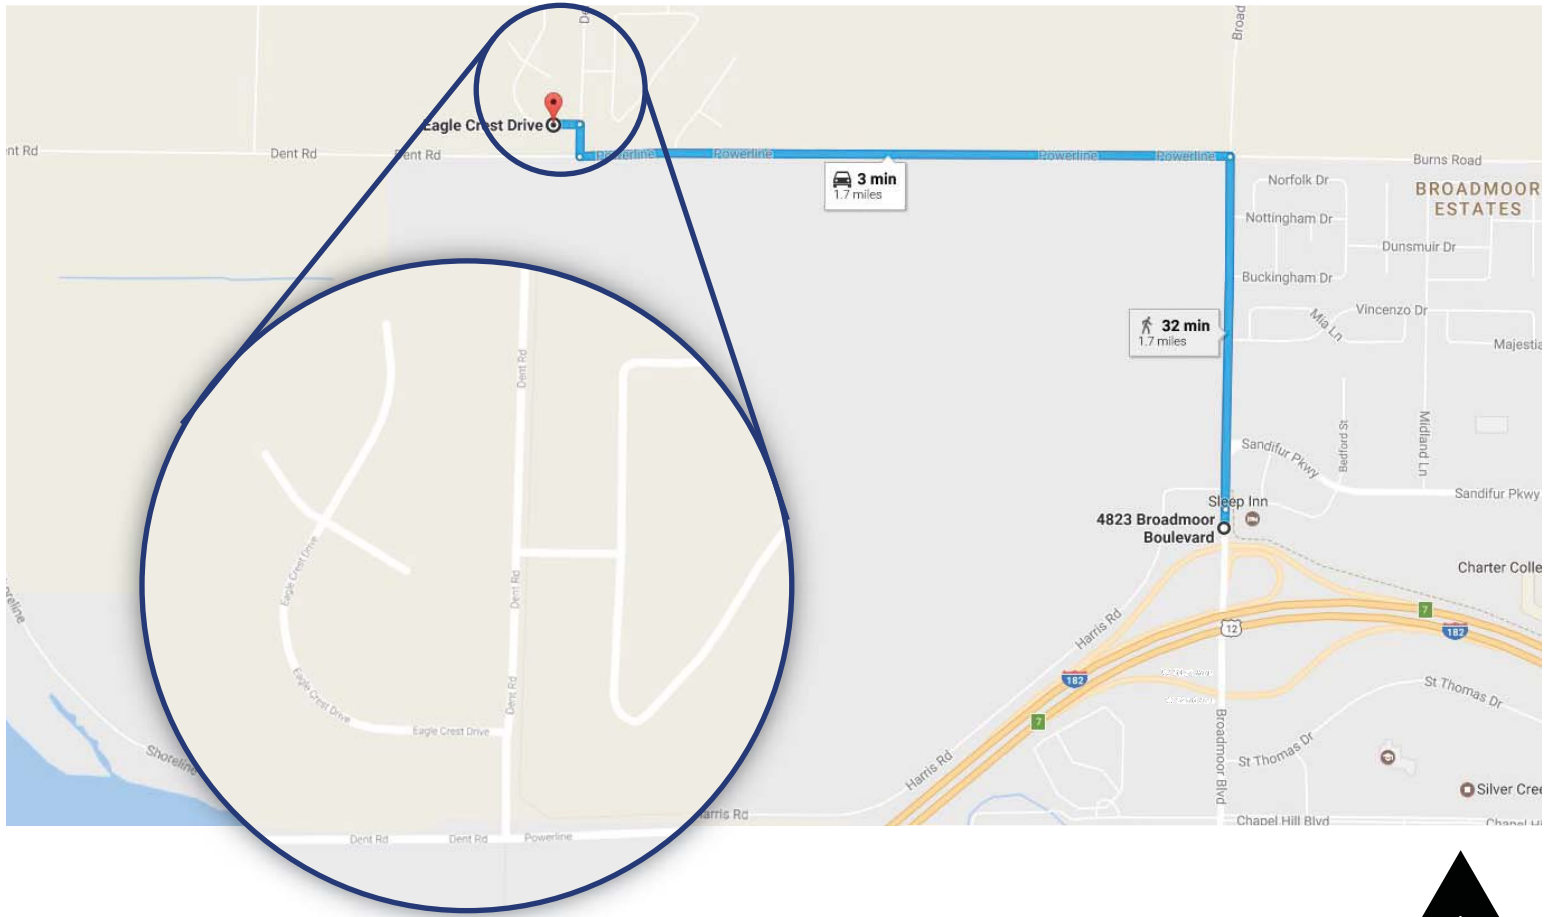

Directions to:  
**Eagle Crest - Pasco**

- From **I-182** take **Exit 7** onto **Northbound Broadmoor Blvd**
- Continue northbound and turn **Left** on **Powerline** (about 0.5 miles)
- Turn **Right** onto **Dent Road** (about 1 mile)
- Turn **Left** onto **Eagle Crest Dr**