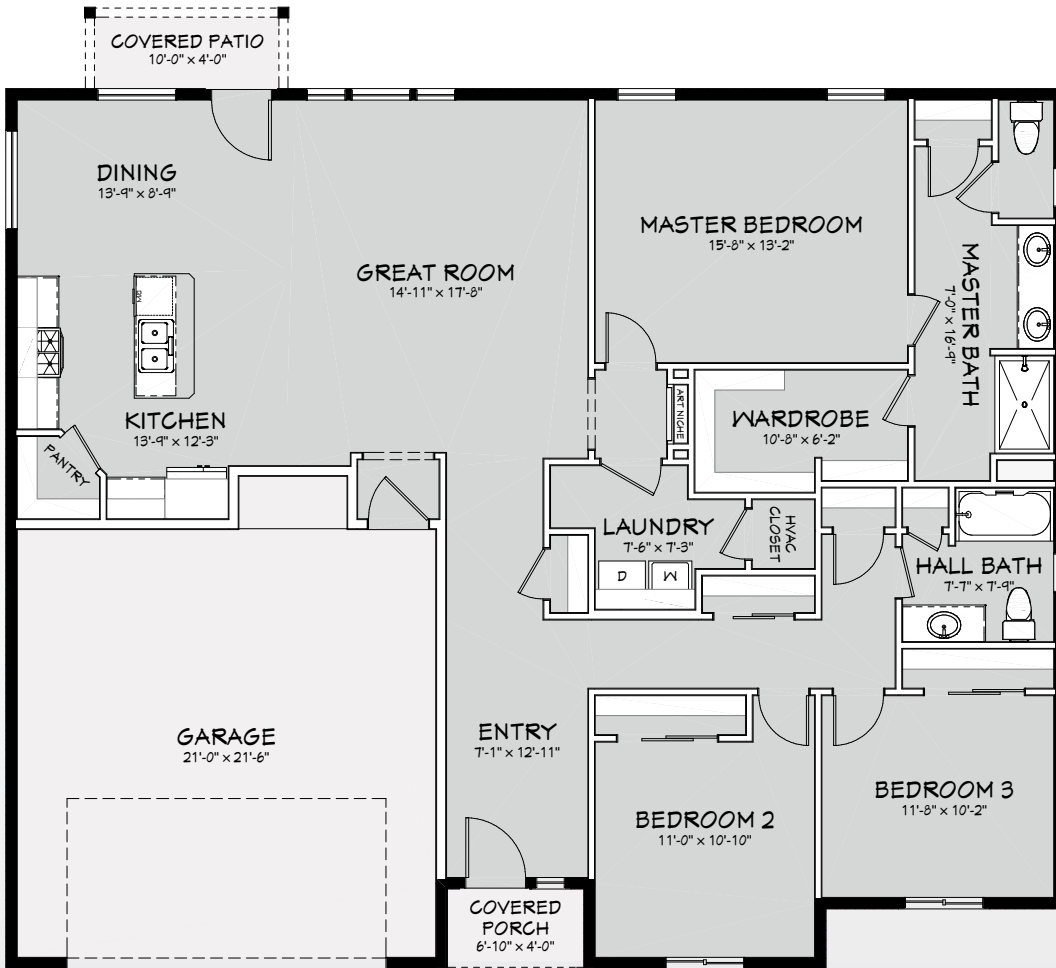

The Meriwhether

at Mustang Estates

3

2

2

SQ FOOT: 1,778

The Meriwhether

at Mustang Estates