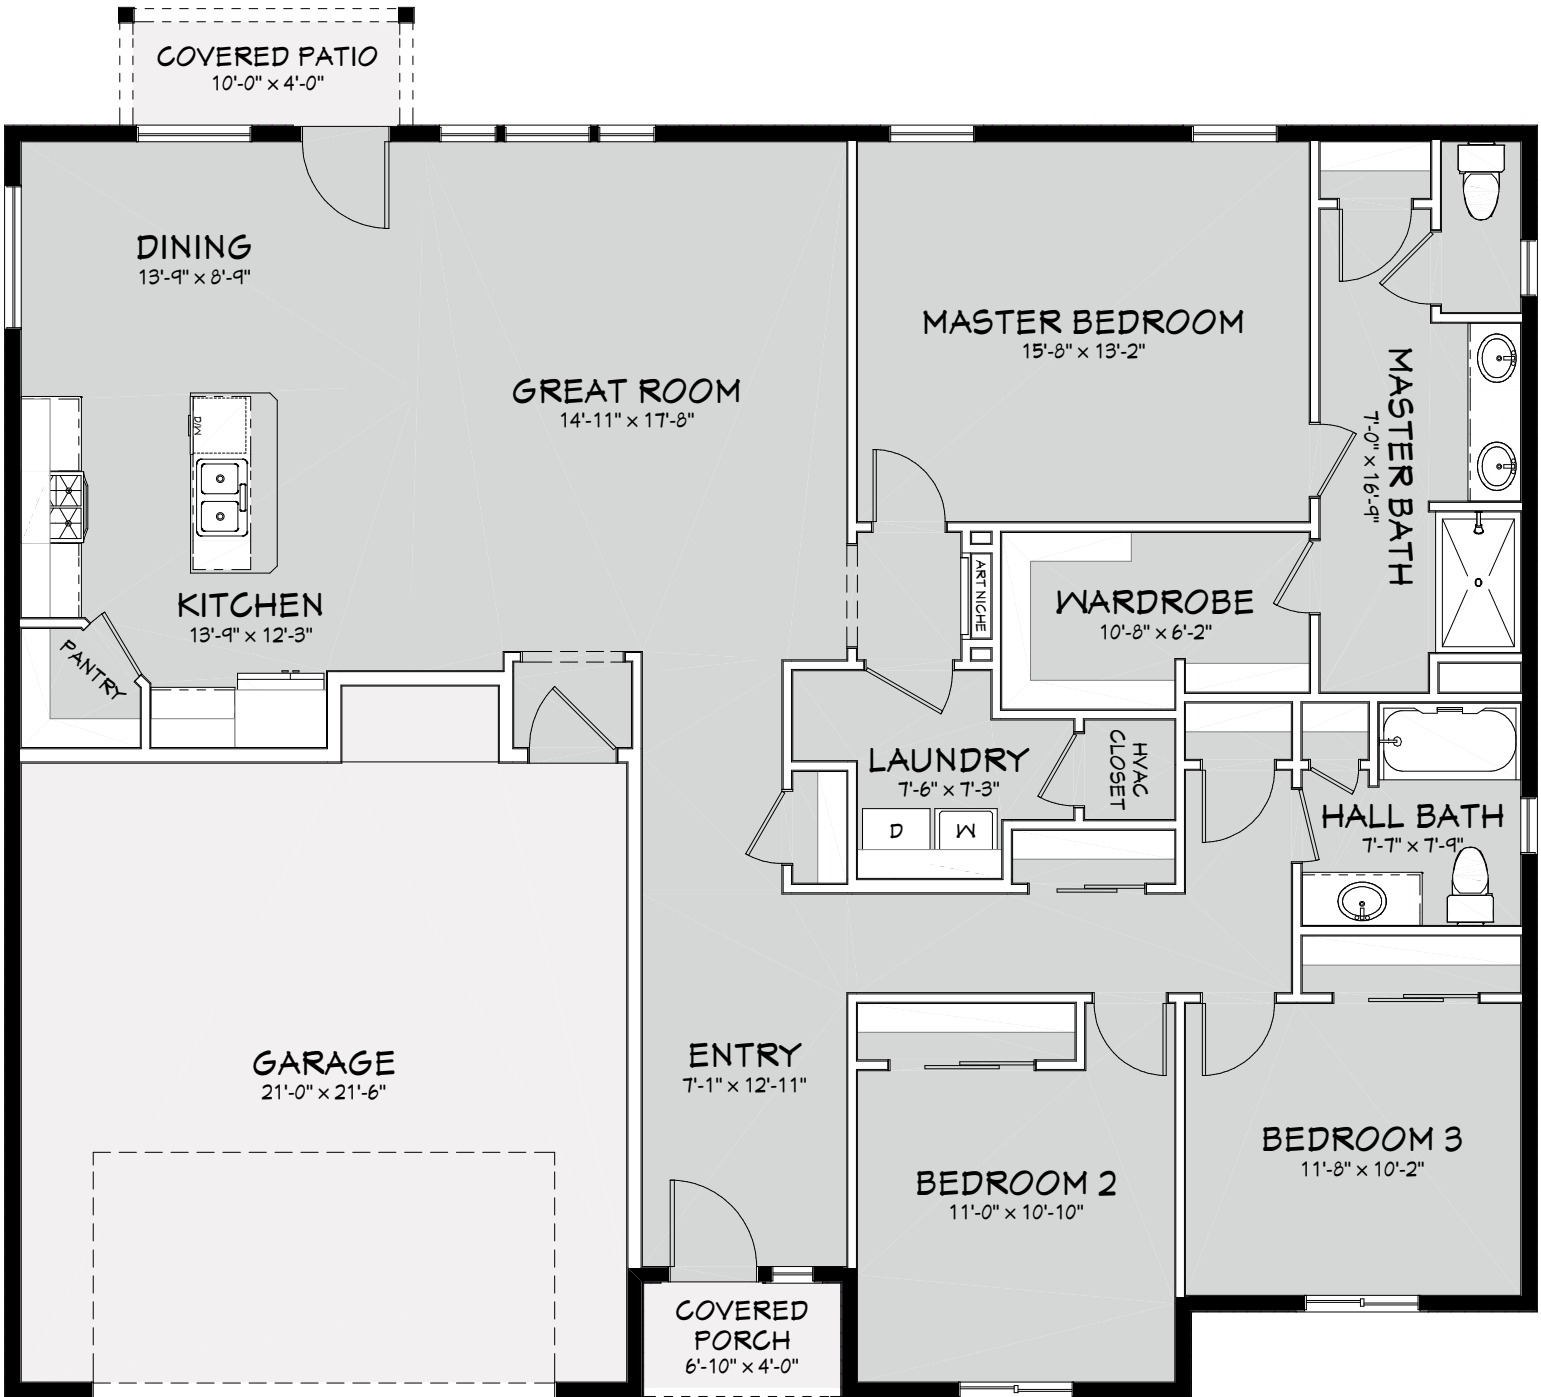

The Meriwhether

at Mustang Estates

3

2

2

SQ FOOT: 1,778

The Meriwhether

at Mustang Estates

SCAN TO
VIEW ONLINE