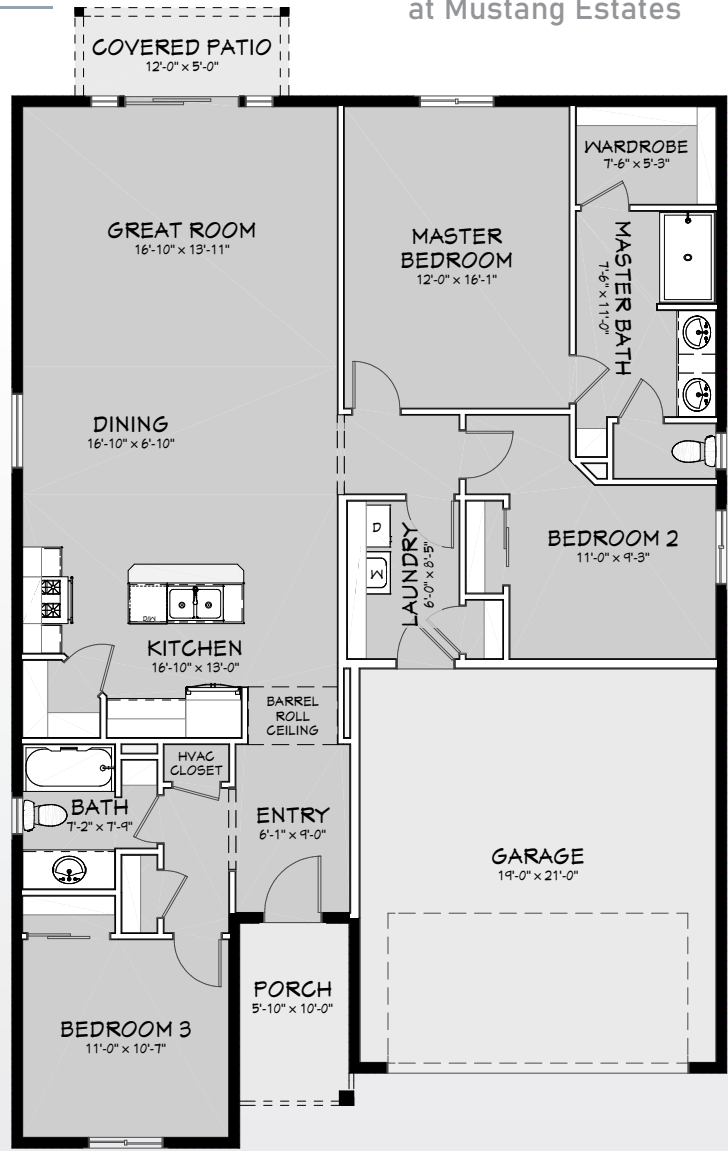

The Stella Anne

at Mustang Estates

3 🛏️	2 🛁	2 🚗
SQ FOOT:		1,579

The Stella Anne

at Mustang Estates