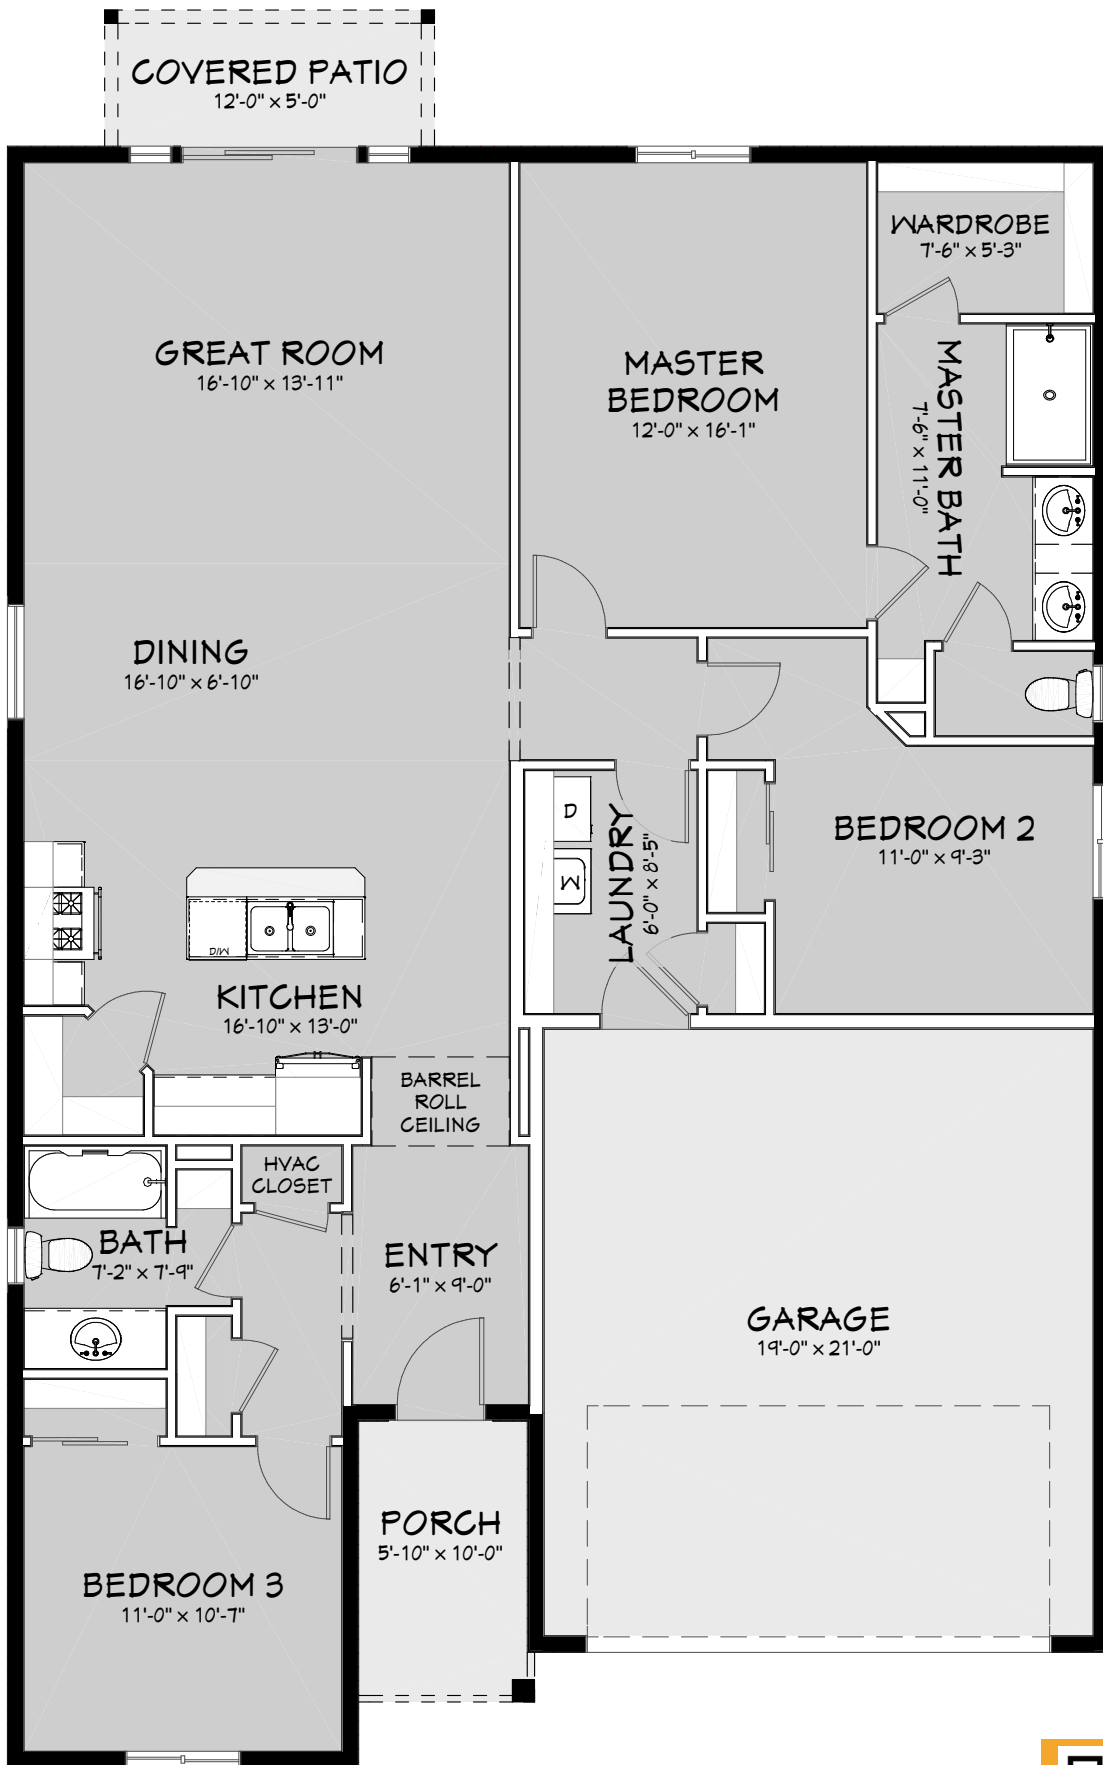

The Stella Anne

at Mustang Estates

3 🛏️	2 🛁	2 🚗
SQ FOOT:		1,579

The Stella Anne

at Mustang Estates