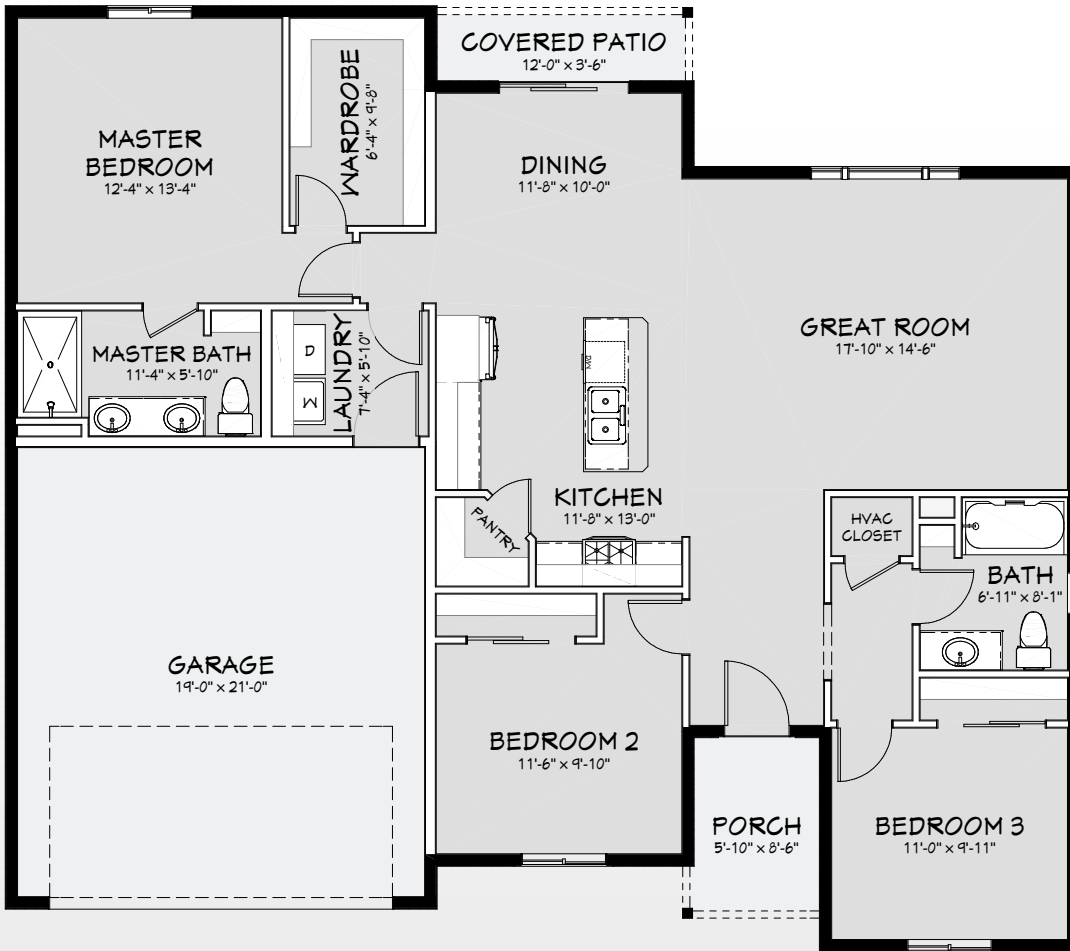

The Syrah

at Mustang Estates

3
🛏️

2
🚿

2
🚗

SQ FOOT:

1,454

The Syrah