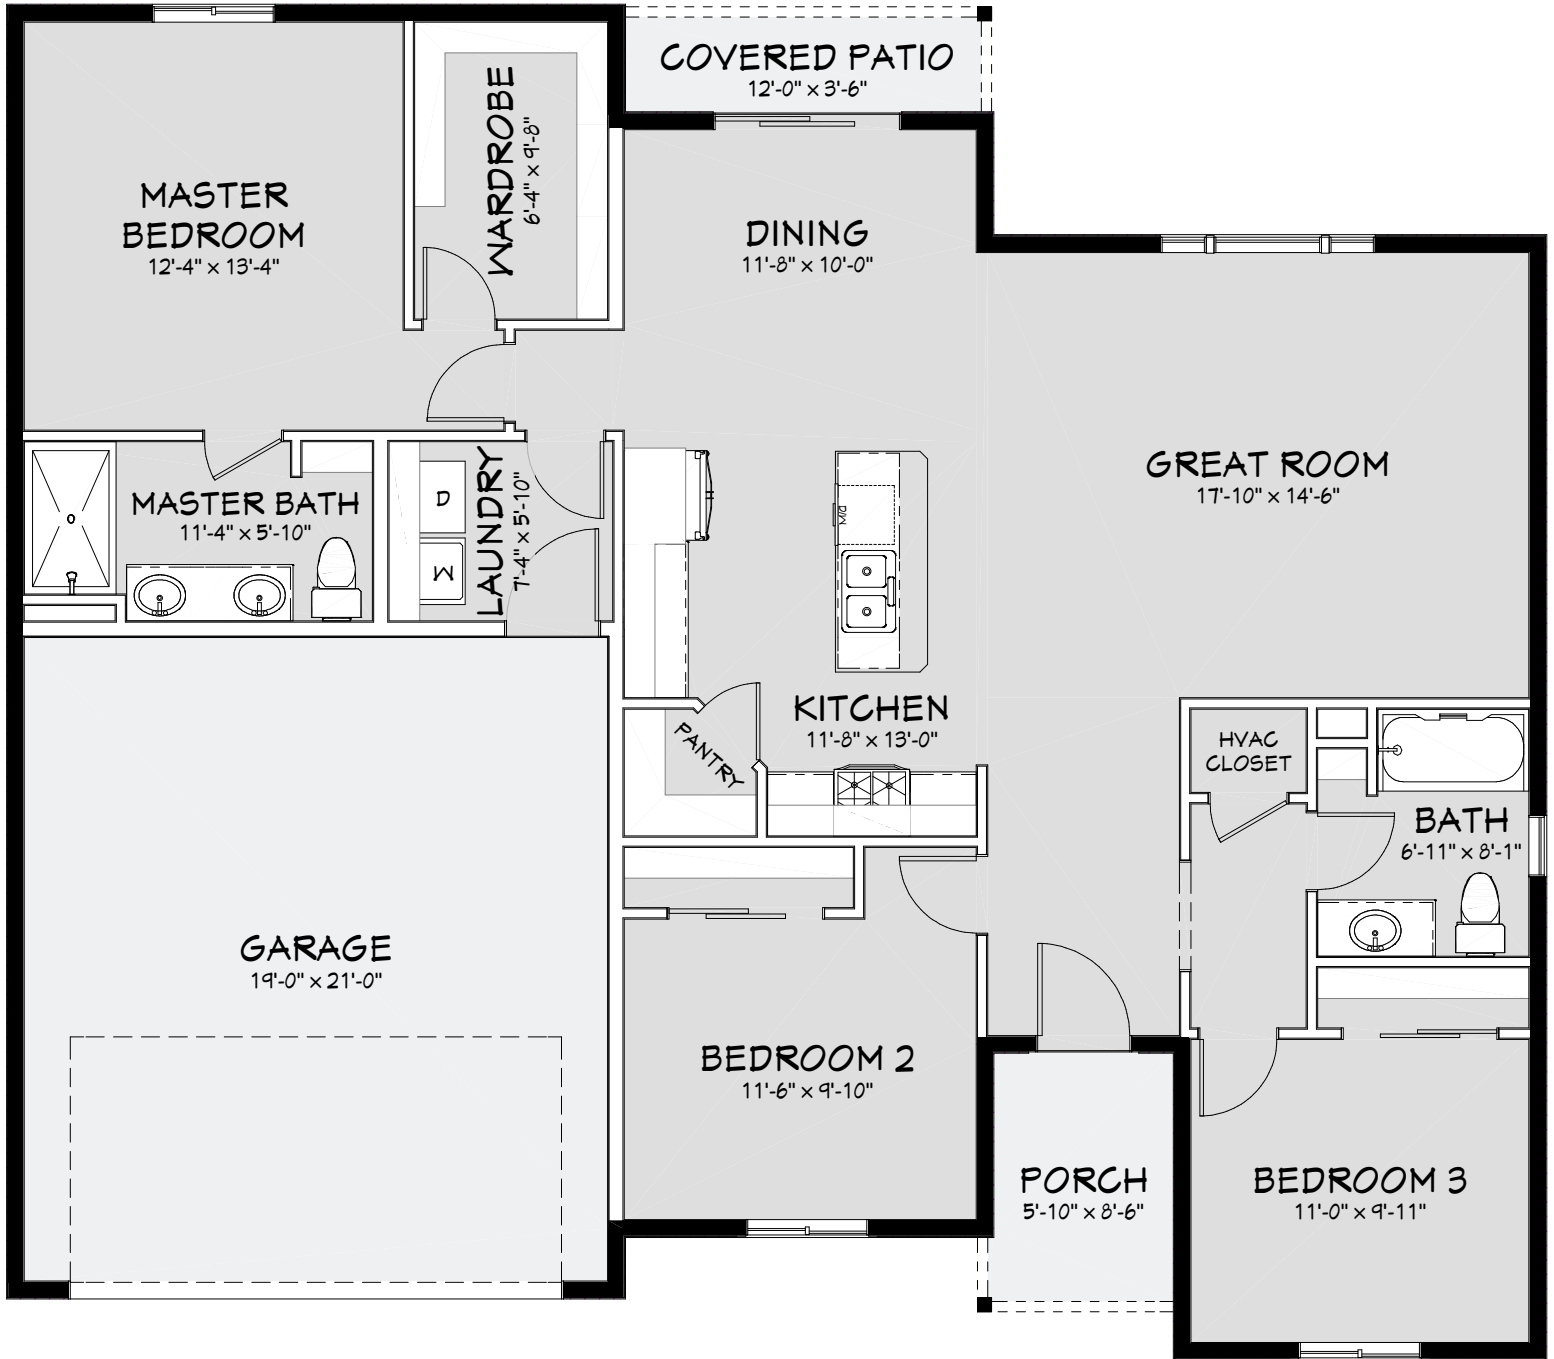

The Syrah

at Mustang Estates

3
🛏️

2
🚿

2
🚗

SQ FOOT:

1,454

The Syrah