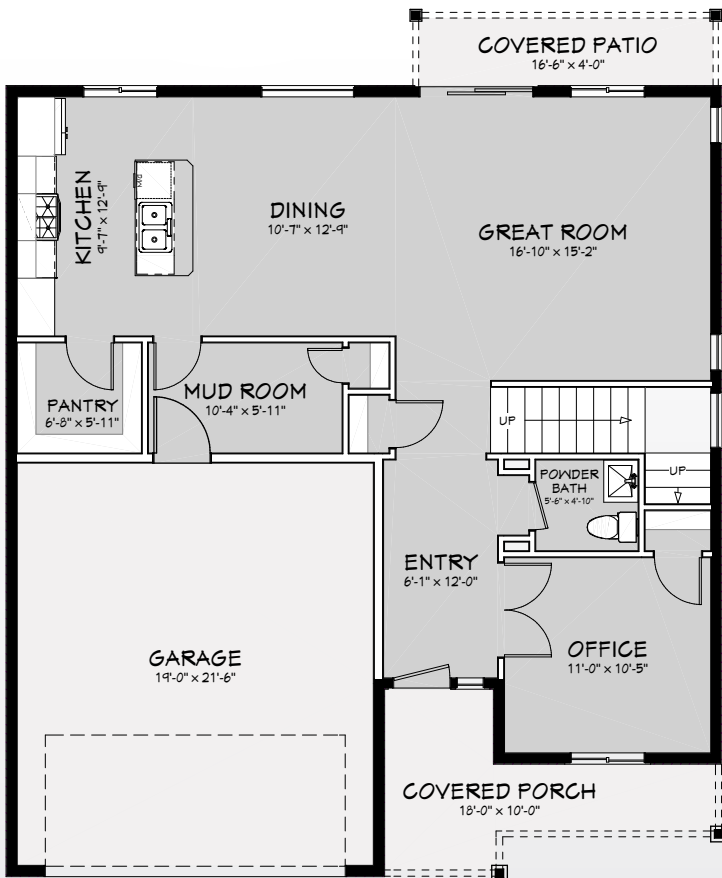

The Whitworth

at Mustang Estates

3

2.5

2

SQ FOOT: 2,244

The Whitworth

at Mustang Estates