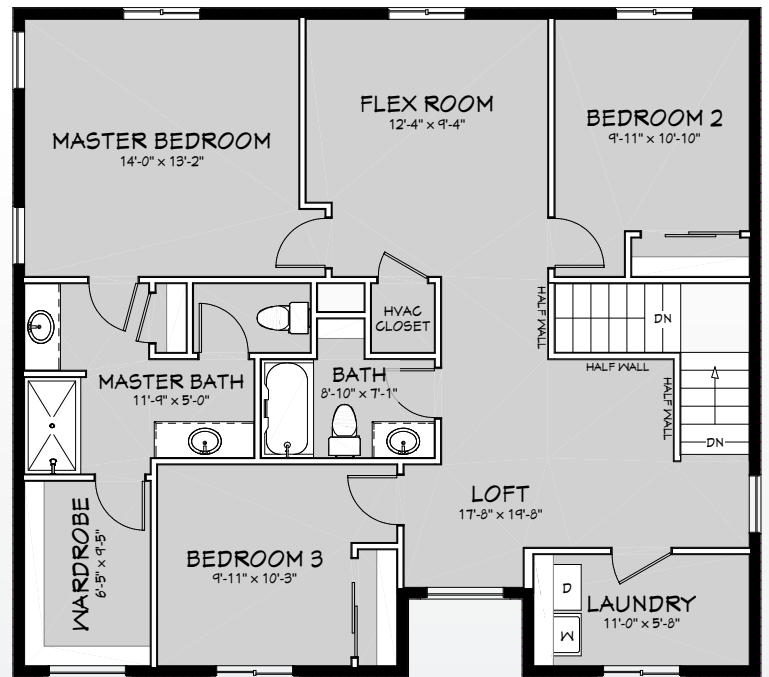

The Whitworth

at Mustang Estates

3

2.5

2

SQ FOOT: 2,244

The Whitworth

at Mustang Estates