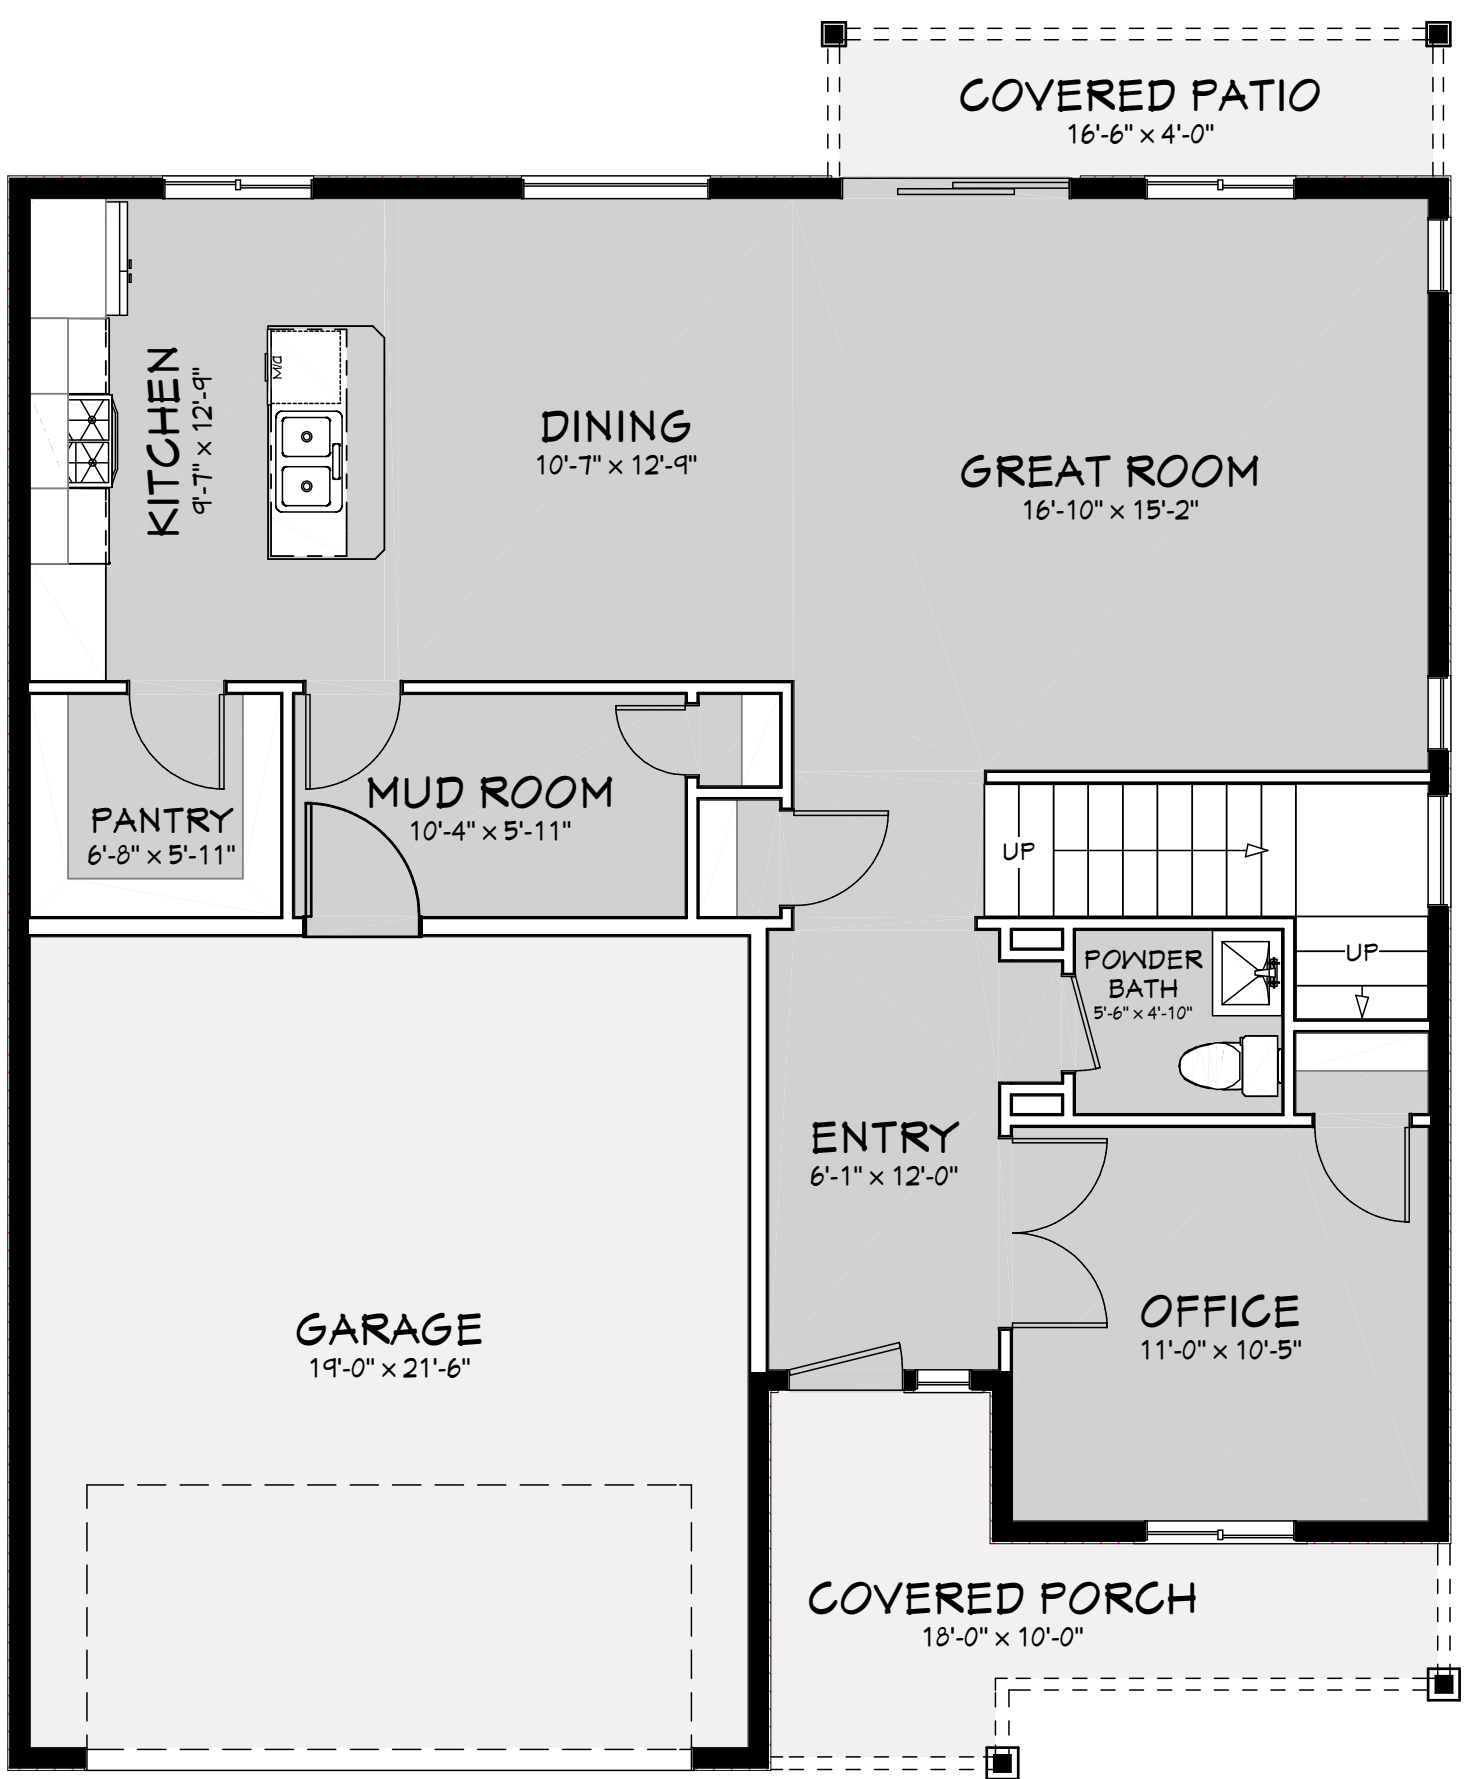

The Whitworth

at Mustang Estates

3

2.5

2

SQ FOOT: 2,244

The Whitworth

at Mustang Estates