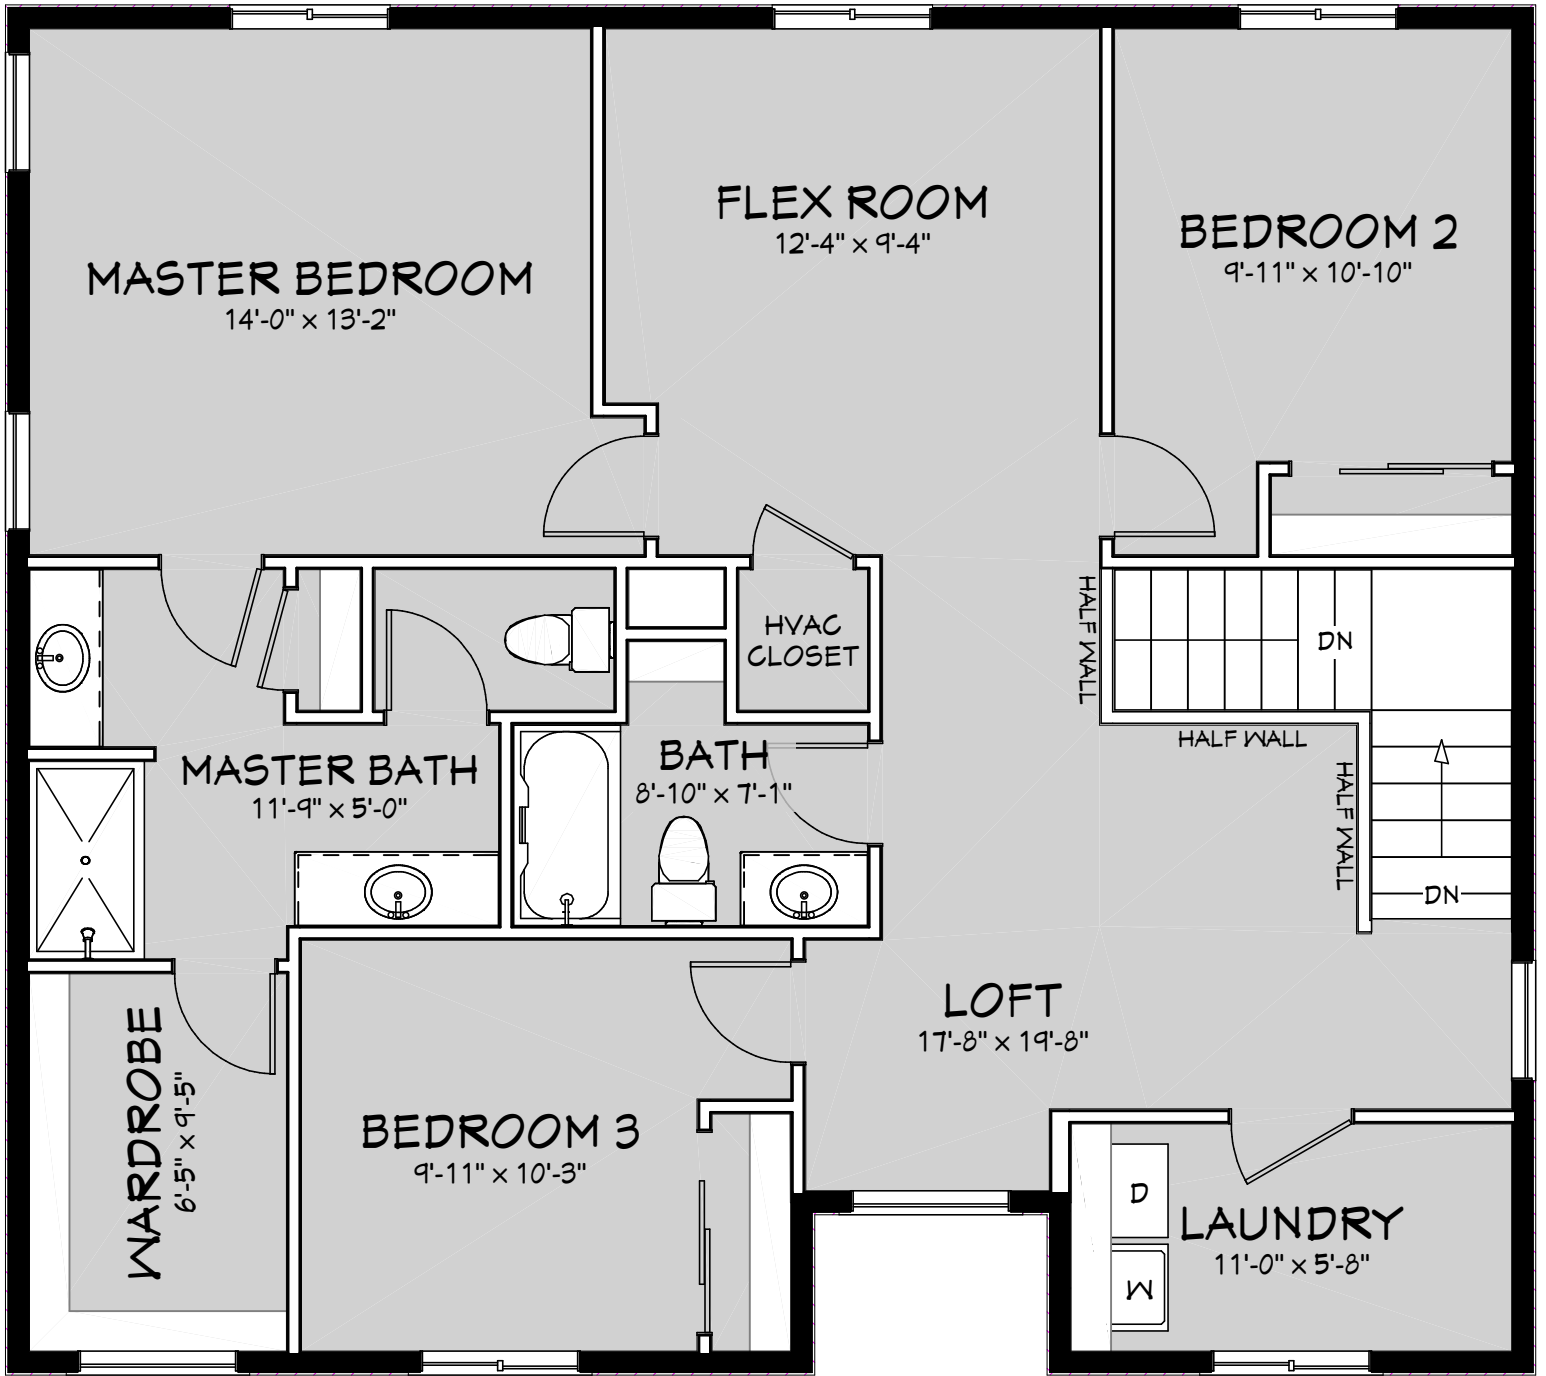

The Whitworth

at Mustang Estates

SCAN TO
VIEW ONLINE