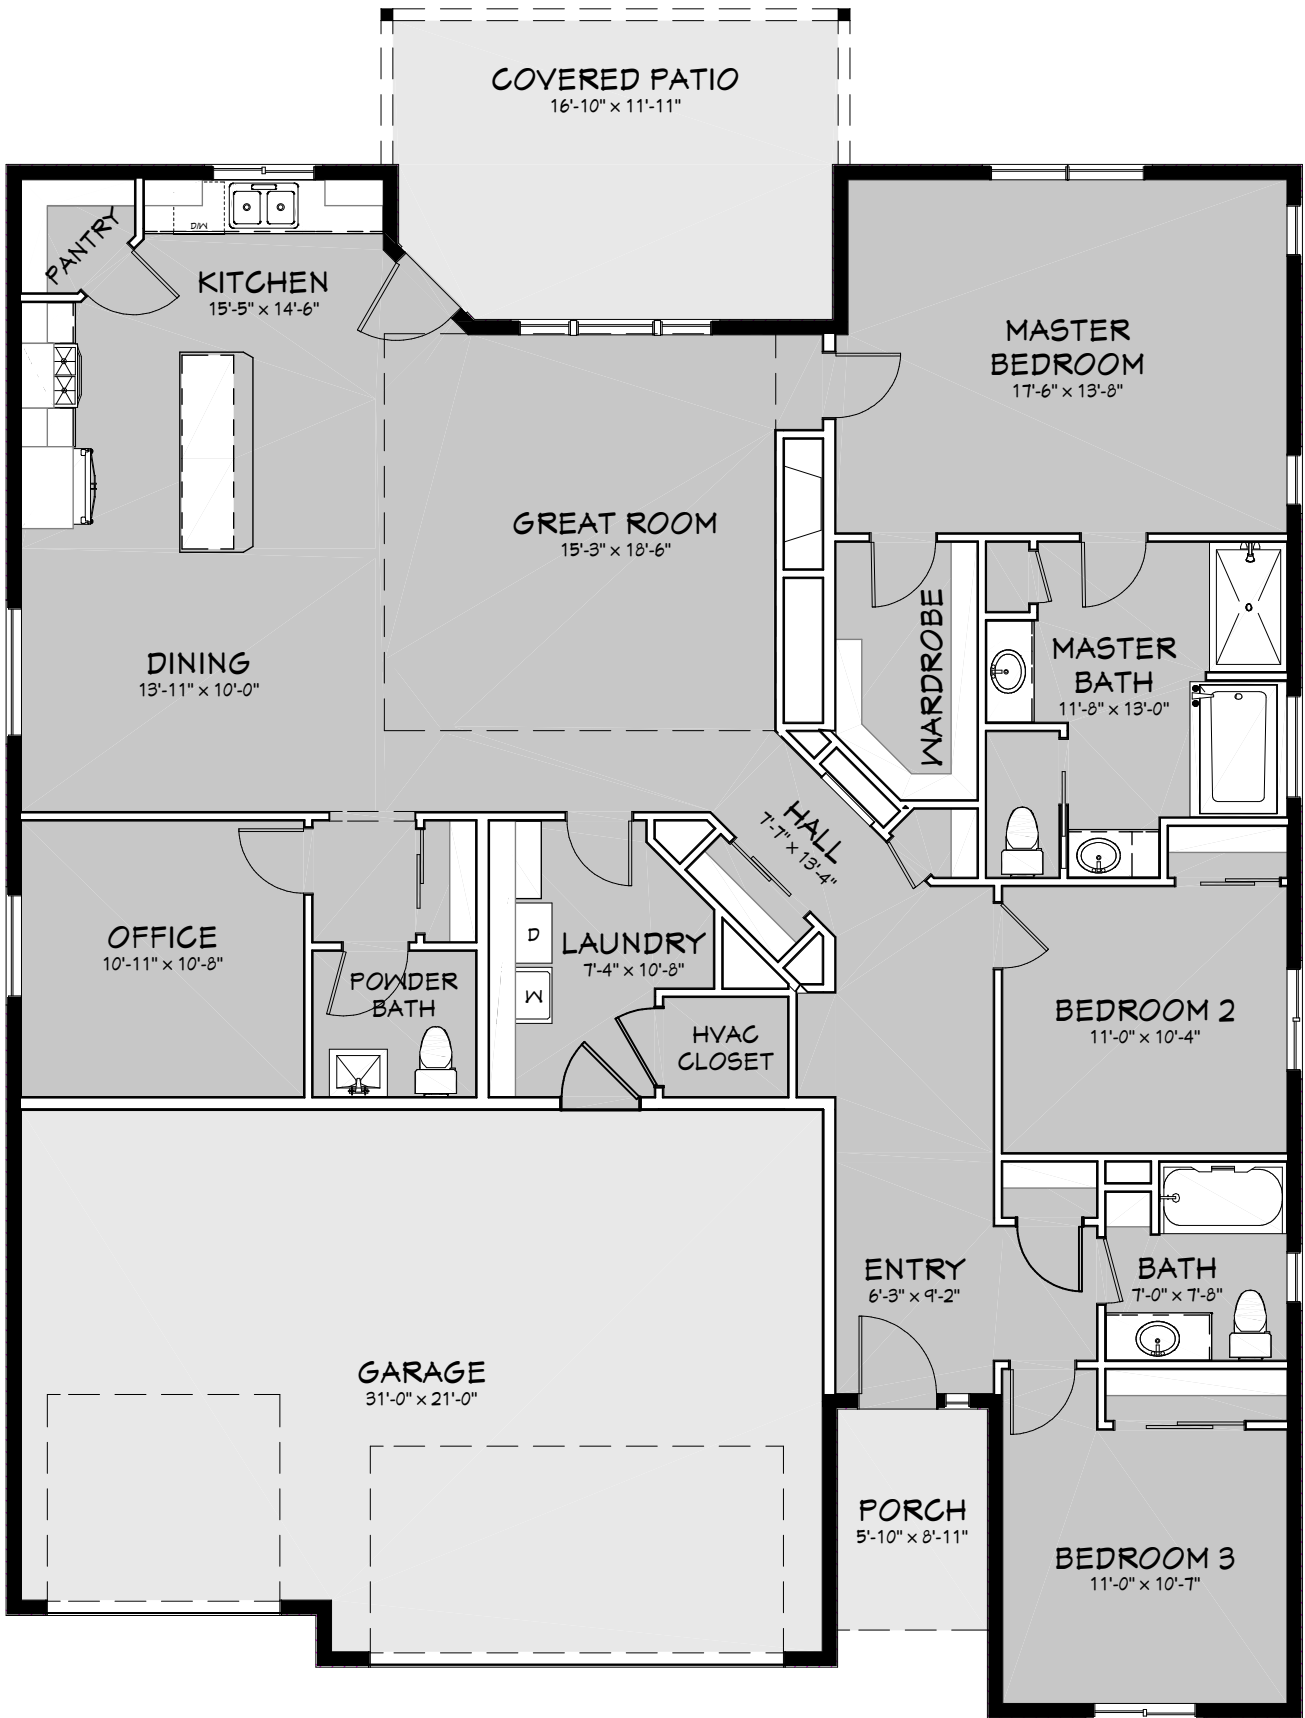

The Brielle Elizabeth

at Badger Mountain South

3
bedrooms

2.5
bathrooms

3
garage spaces

SQ FOOT: 2,083

Keely Sterba

keely.s@c21-tc.com
(509) 572-8492

CENTURY 21

Tri-Cities

The Brielle Elizabeth

at Badger Mountain South

SCAN TO
VIEW ONLINE