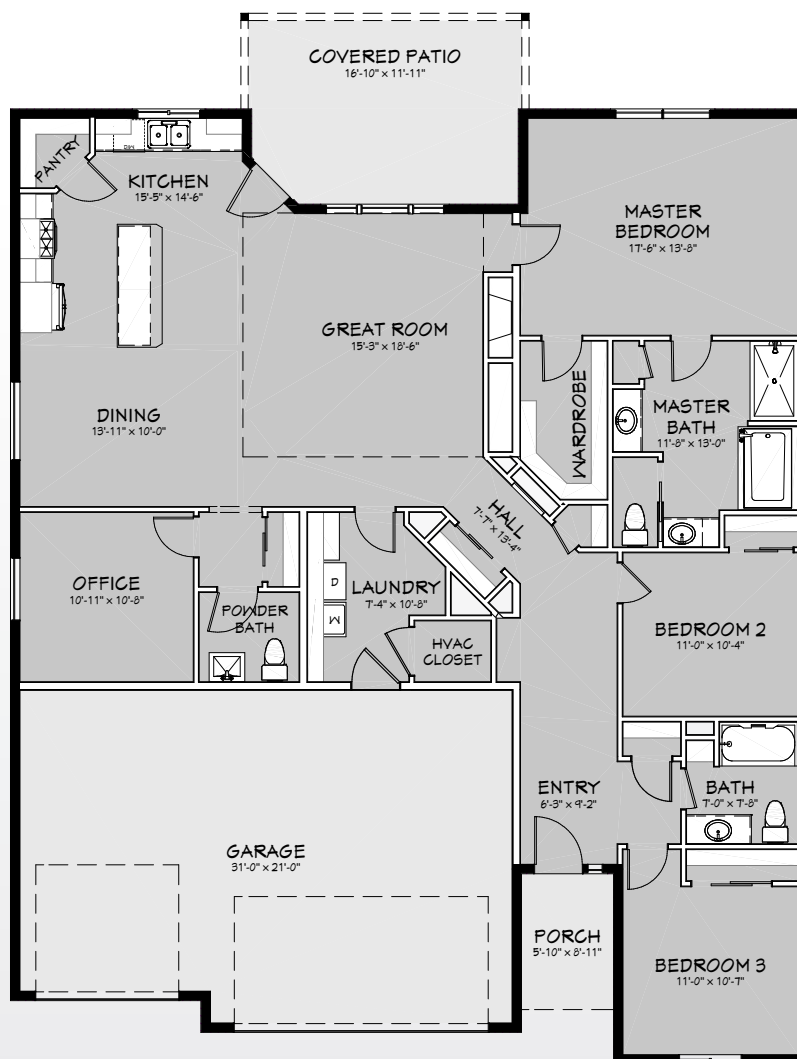

The Brielle Elizabeth

at Badger Mountain South

3
bedrooms

2.5
bathrooms

3
garage spaces

SQ FOOT: 2,083

Keely Sterba

keely.s@c21-tc.com
(509) 572-8492

CENTURY 21

Tri-Cities

The Brielle Elizabeth

at Badger Mountain South

SCAN TO
VIEW ONLINE