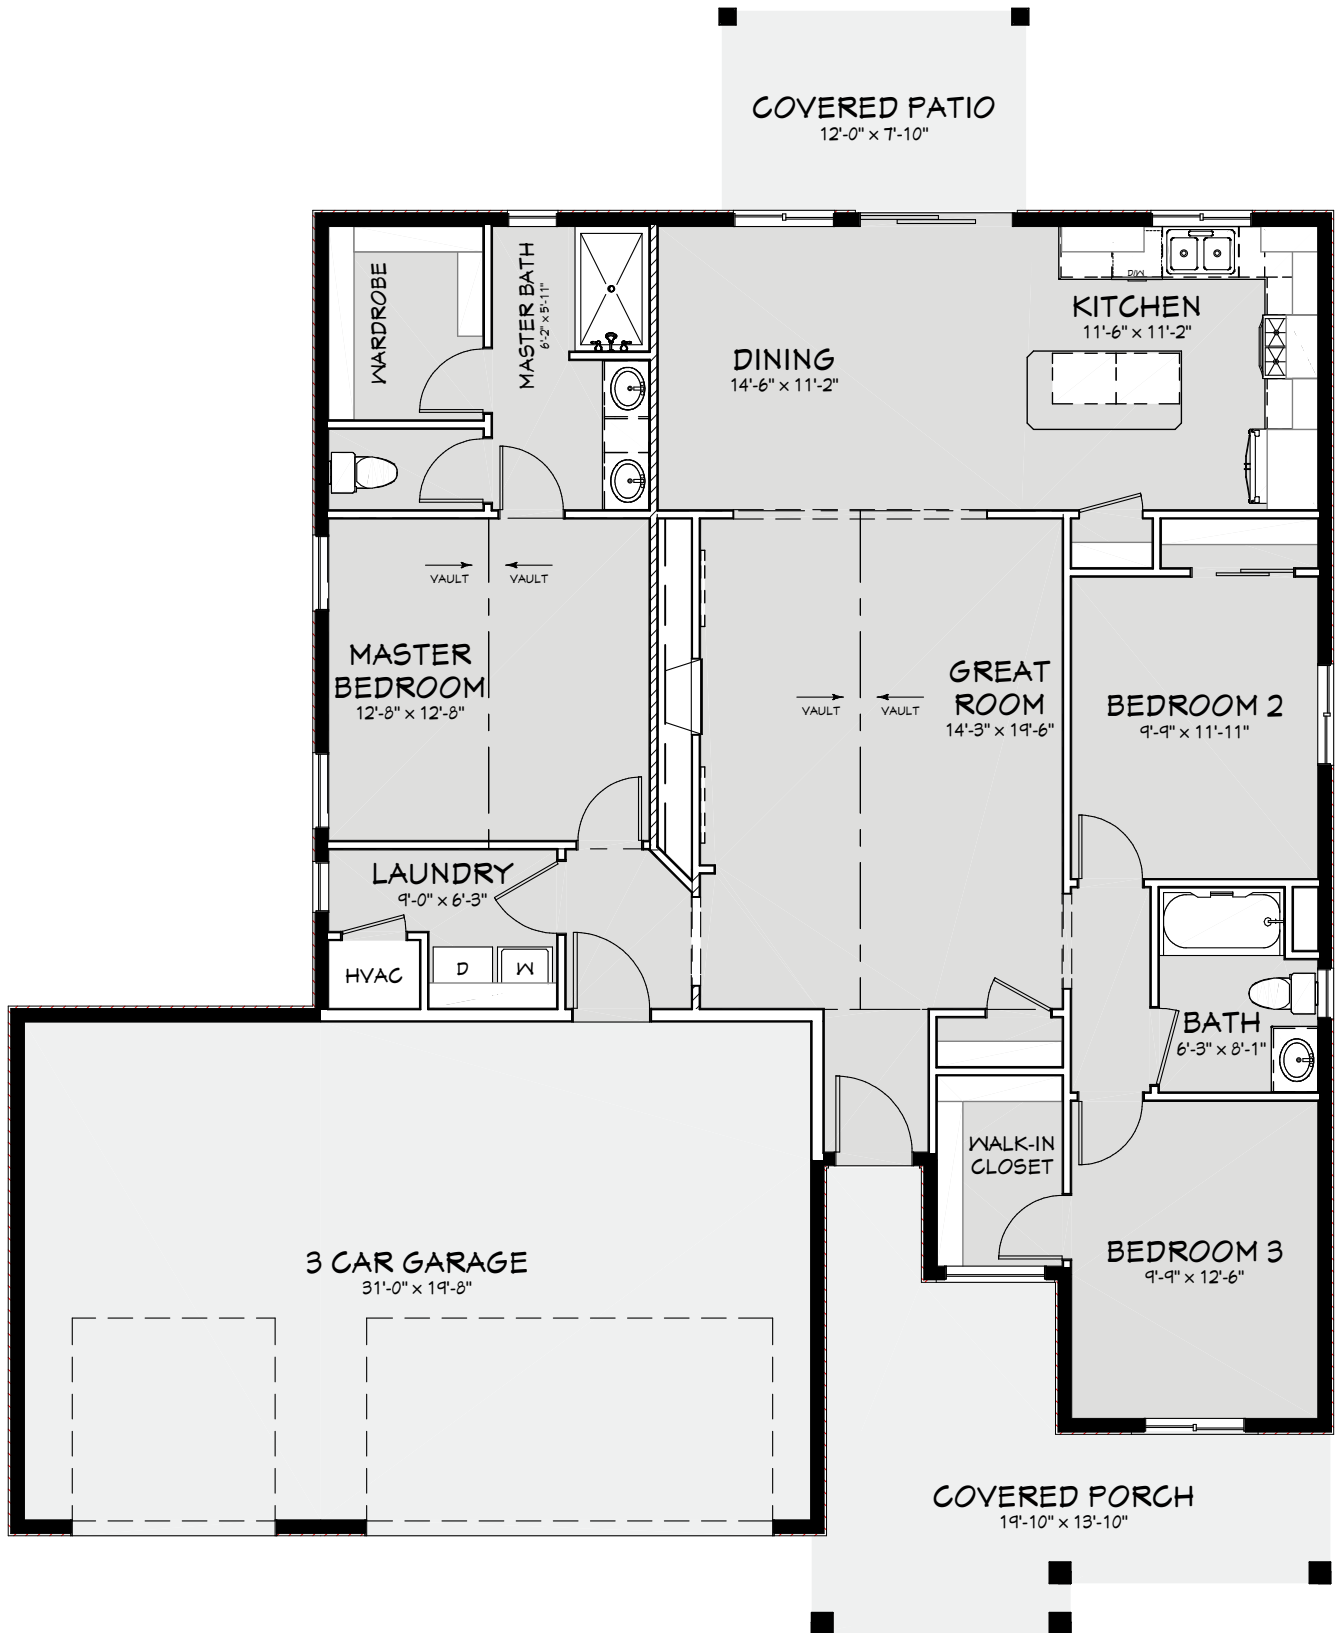

# The Mira Ashlynn

at Badger Mountain South

3  

2  

3  

SQ FOOT:

1,526

SCAN TO  
VIEW ONLINE

# The Mira Ashlynn

at Badger Mountain South

SCAN TO  
VIEW ONLINE