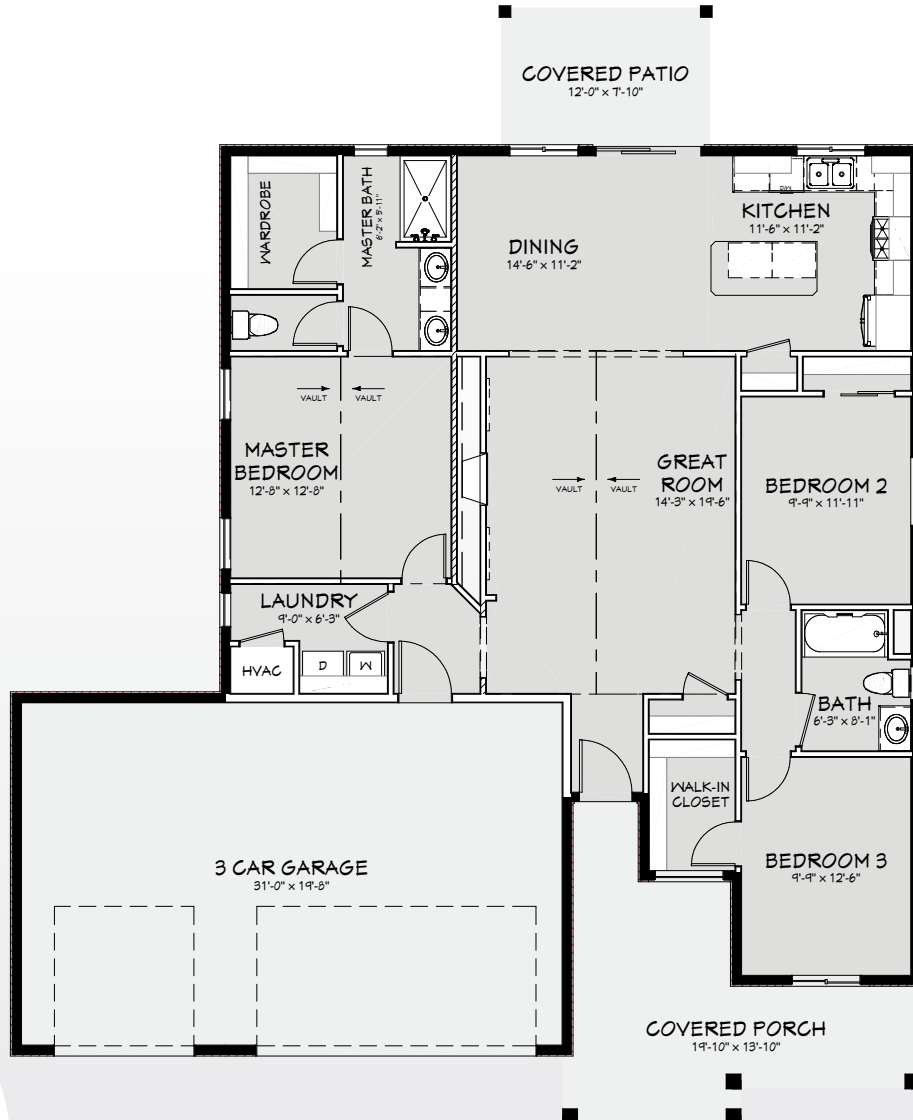

# The Mira Ashlynn

at Badger Mountain South

3  

2  

3  

SQ FOOT:

1,526

SCAN TO  
VIEW ONLINE

# The Mira Ashlynn

at Badger Mountain South

SCAN TO  
VIEW ONLINE