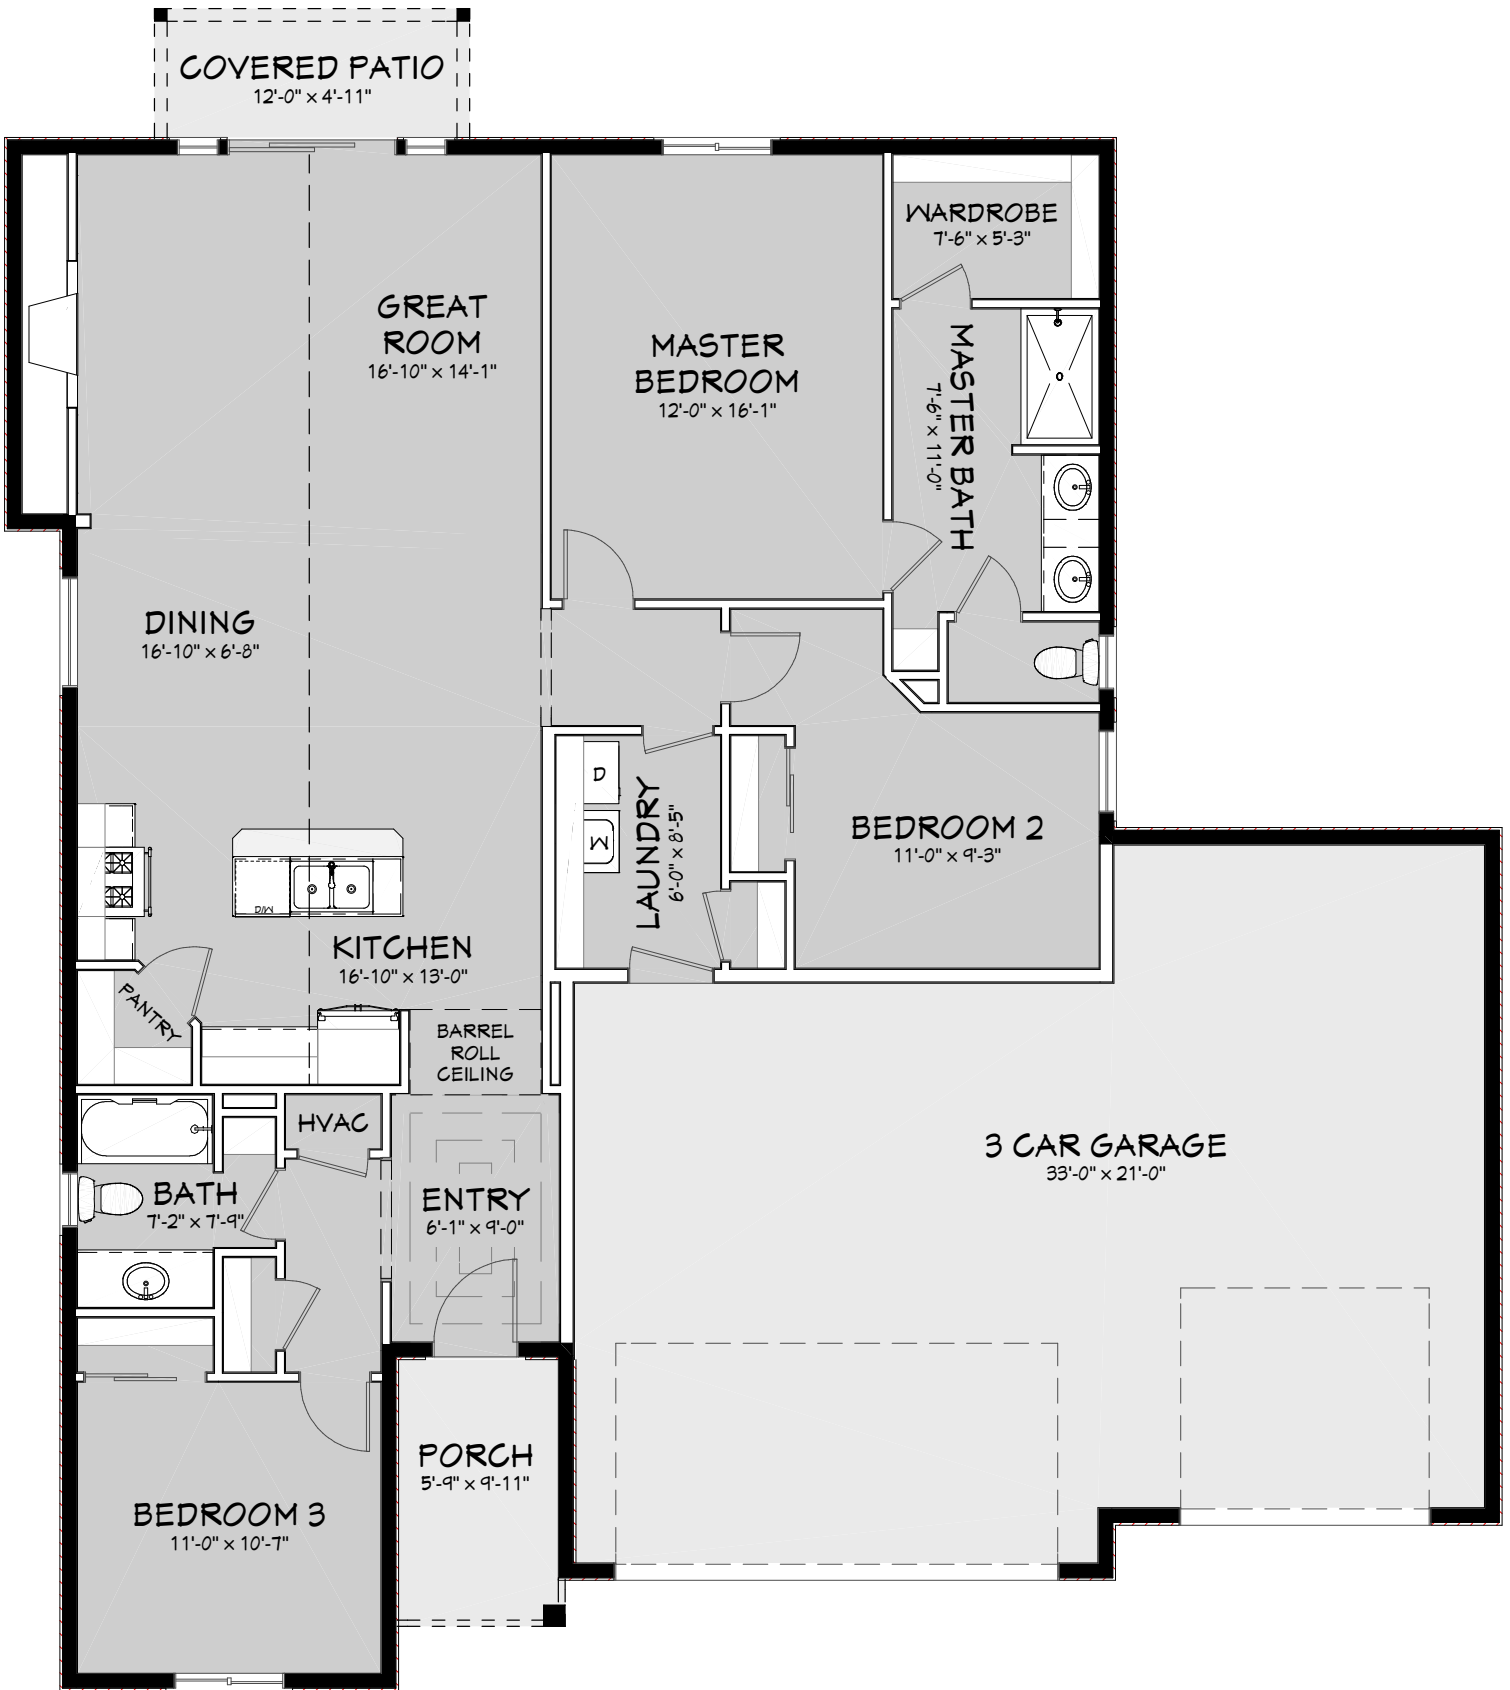

The Stella Anne

at Badger Mountain South

3

2

3

SQ FOOT: 1,579

Keely Sterba
 keely.s@c21-tc.com
 (509) 572-8492

CENTURY 21
 Tri-Cities

The Stella Anne

at Badger Mountain South

SCAN TO
VIEW ONLINE