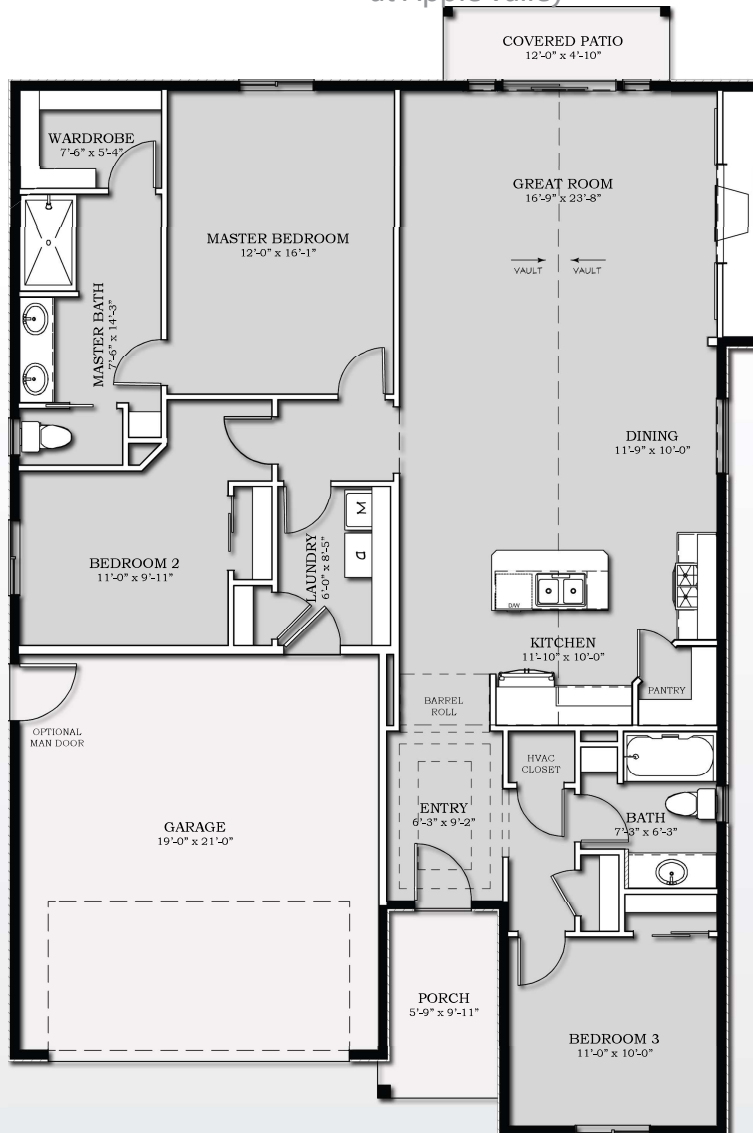

The Stella Ann

at Apple Valley

3

2

2

SQ FOOT: 1,579

SCAN TO VIEW ONLINE

Dave Larson