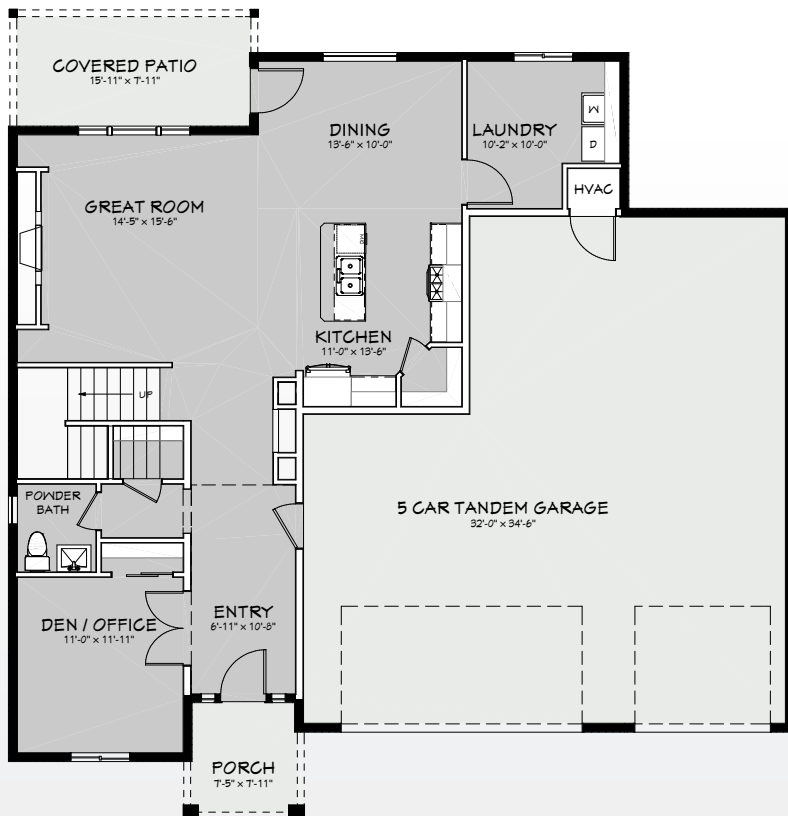

The Sydney Rae

at Badger Mountain South

4

2.5

5

SQ FOOT:

2,387

SCAN TO
VIEW ONLINE