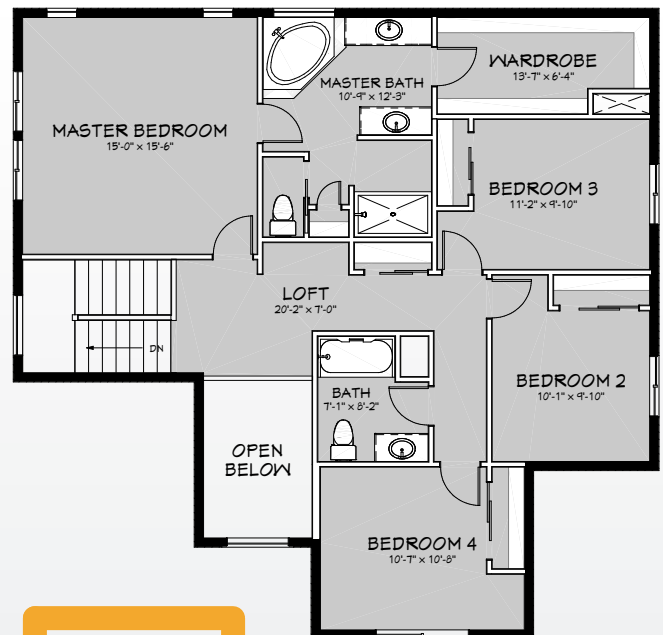

The Sydney Rae

at Badger Mountain South

4

2.5

5

SQ FOOT:

2,387

SCAN TO
VIEW ONLINE