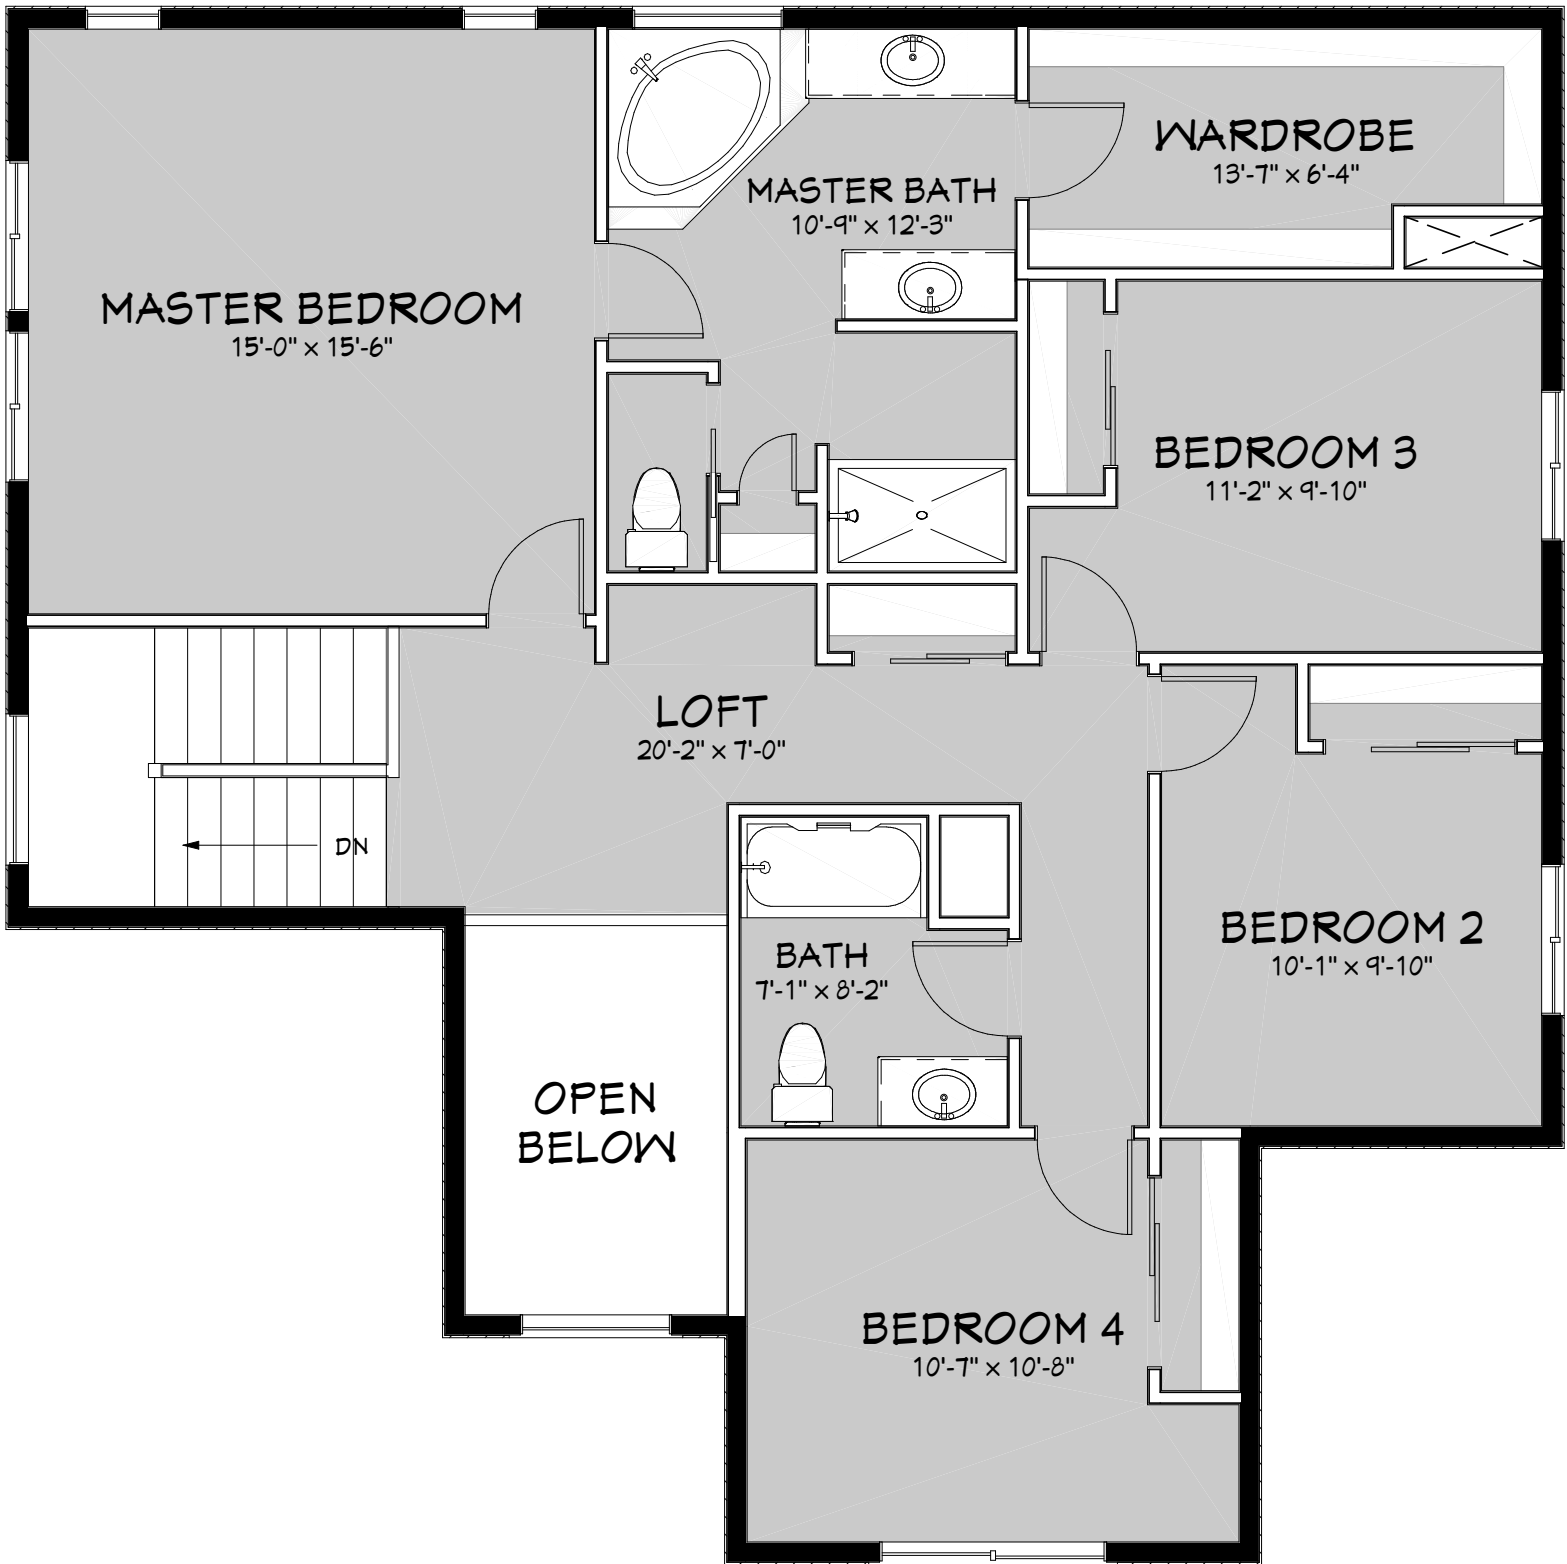

The Sydney Rae

at Badger Mountain South

SCAN TO
VIEW ONLINE