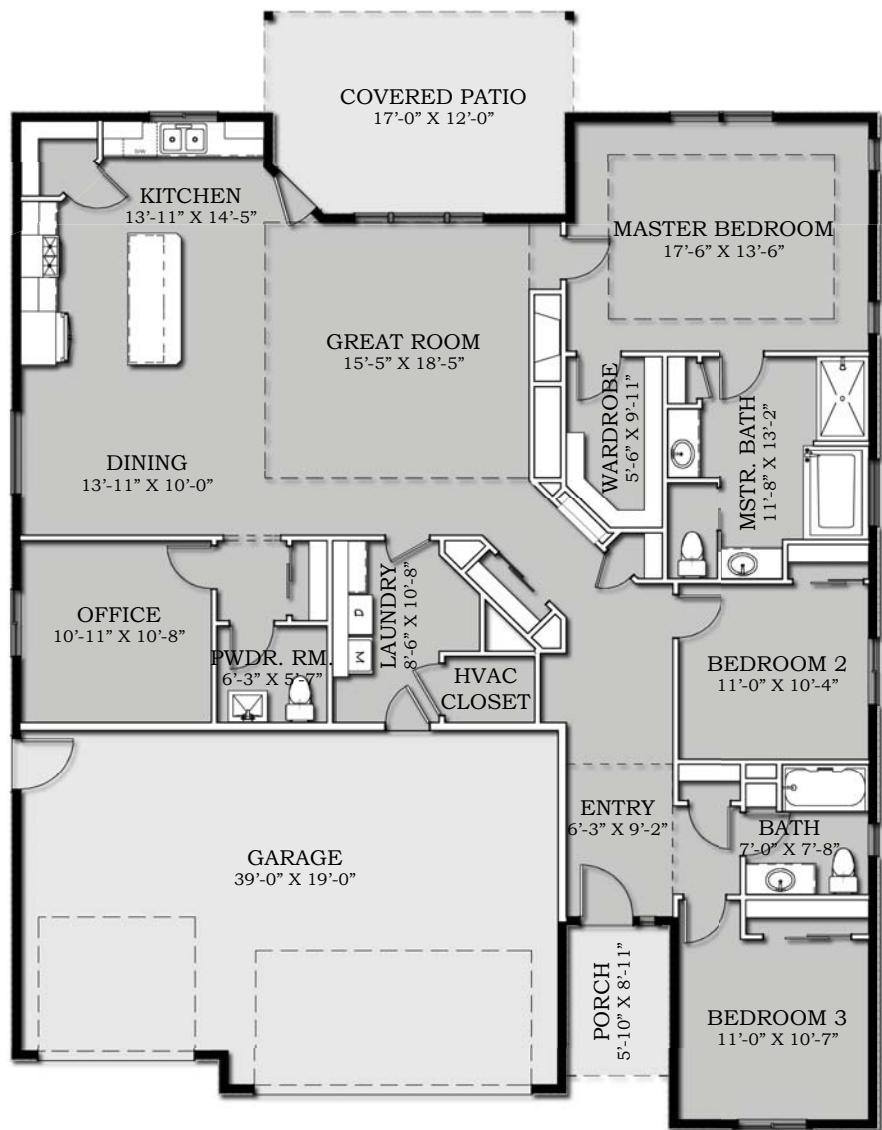

The Brielle Elizabeth

at Siena Hills

3 🛏️	2.5 🛁	3 🚗
SQ FOOT: 2,083		

Dave Larson
 dave.larson@sothebysrealty.com
 (509) 521-2121

THE BRIELLE ELIZABETH
AT
SIENA HILLS