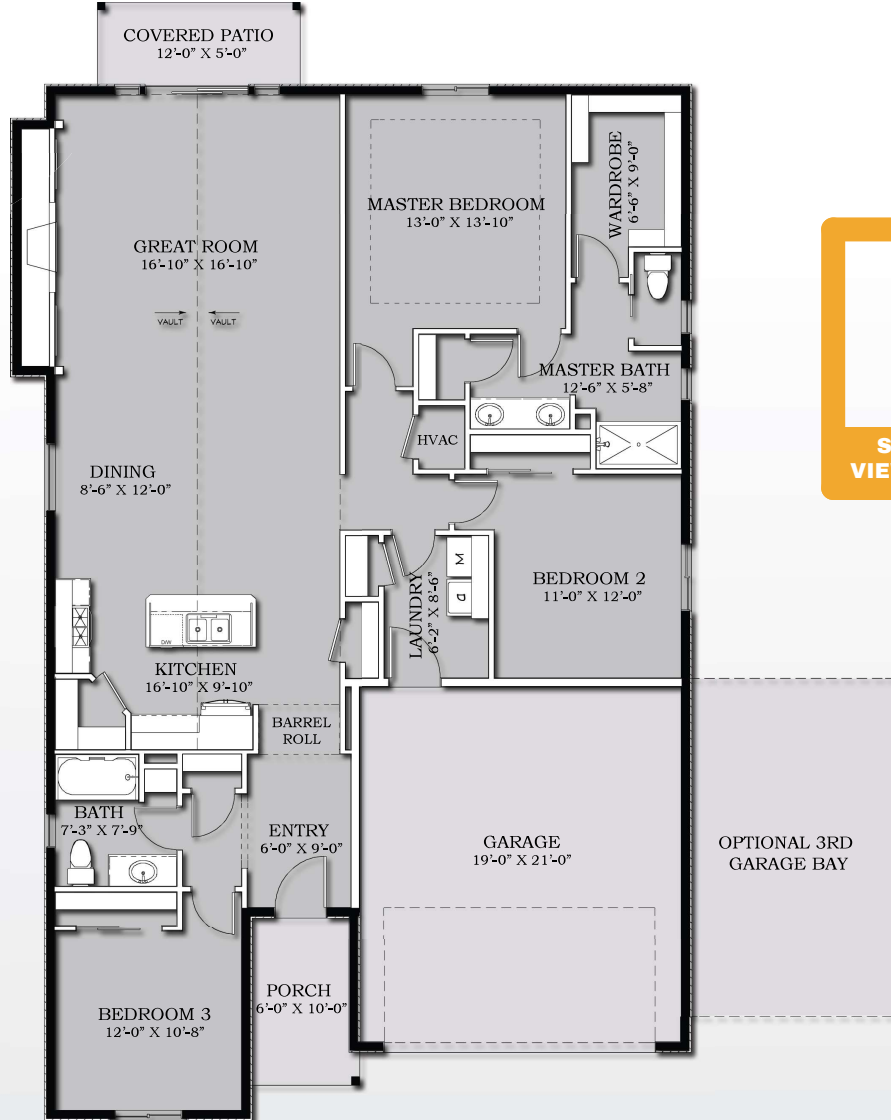

# The Makayla Ferrera

at Corsair

3 🛏️	2 🛁	2 🚗
SQ FOOT:		1,771

The Makayla Ferrera at Corsair  
S.F. = 1,771