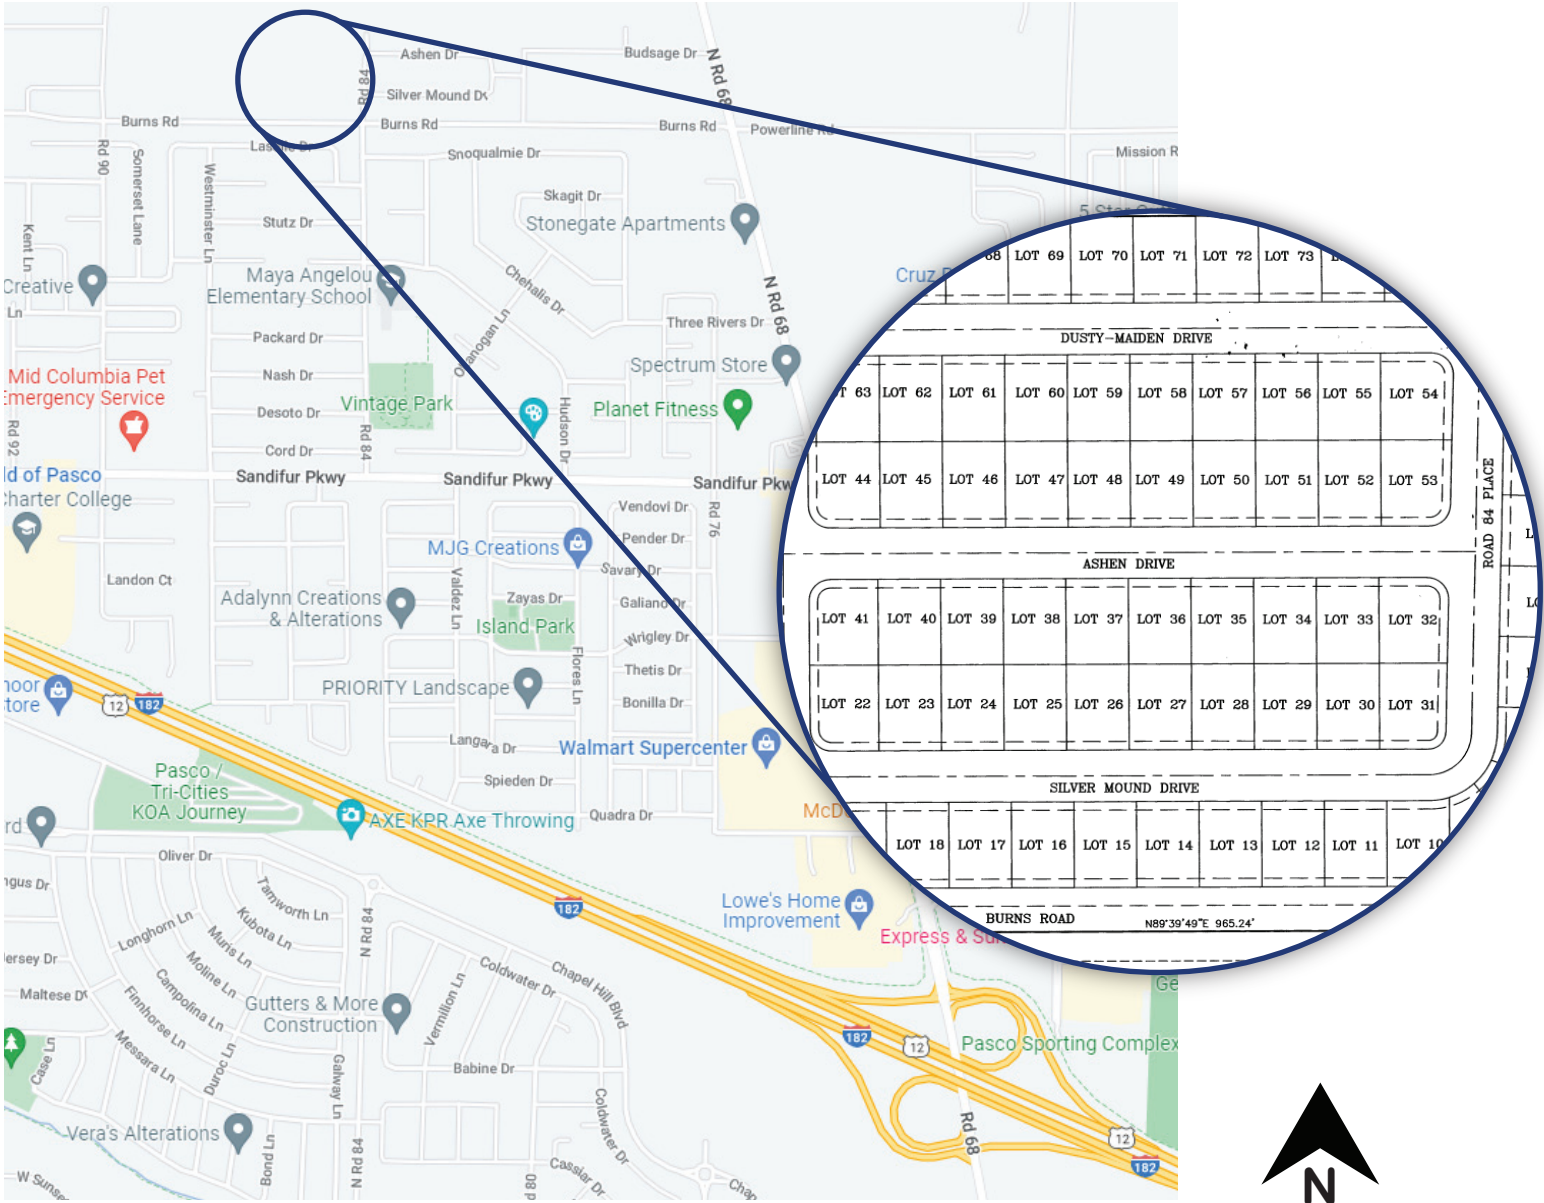

Directions to:

Seven Sisters - Pasco

- From **I-82** take **Exit 9** to **Road 68**
- Turn to head **North on Road 68**
- Take a **left** onto **Burns Rd**
- Past **Road 84**, **Seven Sisters** is on your **right**