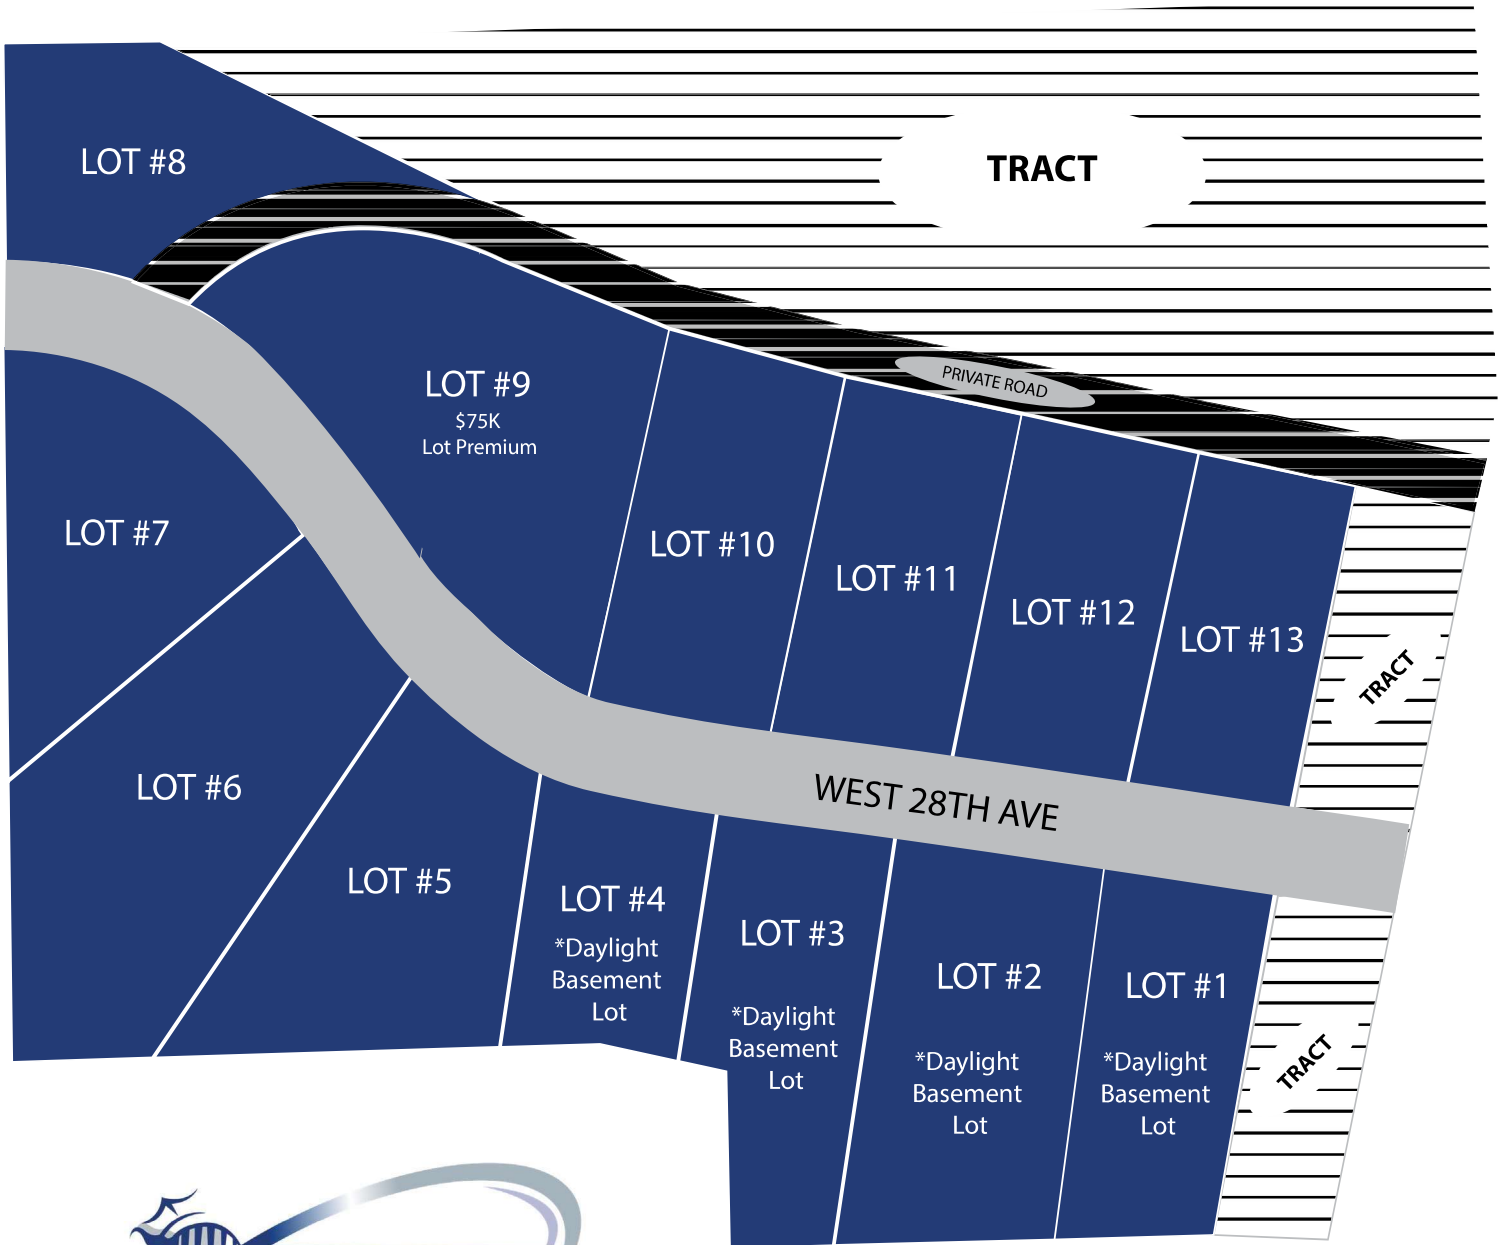

SYMPHONY RIDGE®

 AVAILABLE

CENTURY 21
Tri-Cities

Jane Fallon (509) 430-2355
Jane.F@c21-tc.com

Titan Homes reserves the right to modify floor plans, designs and prices. Dimensions and square footage are approximate. Photos may show upgrades provided at additional cost. Photos could be of previously built homes.